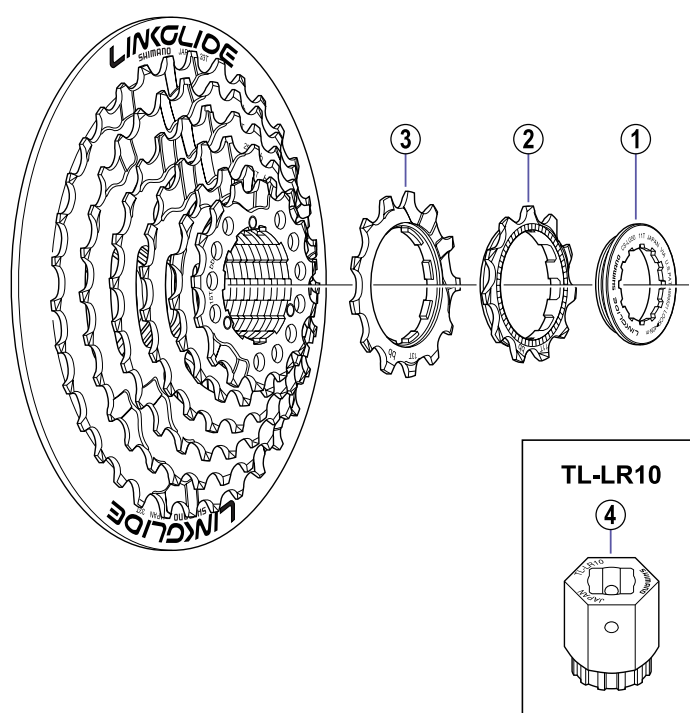

SHIMANO NEXAVE Cassette Sprocket (Silver Gear)

CS-LG50 8-Speed / bb-Group

• **bb-group sprocket teeth combination: 11 – 13 – 15 – 17 – 21 – 25 – 29 – 33T**

ITEM NO.	SHIMANO CODE NO.	DESCRIPTION
1	Y-1ZC 01000	Lock Ring
2	Y-1Z3 11621	Sprocket Wheel 11 T (Built in spacer type)
3	Y-1ZC 13621	Sprocket Wheel 13T (Built in spacer type)
4	Y-120 09220	Lock Ring Removal Tool (TL-LR10)