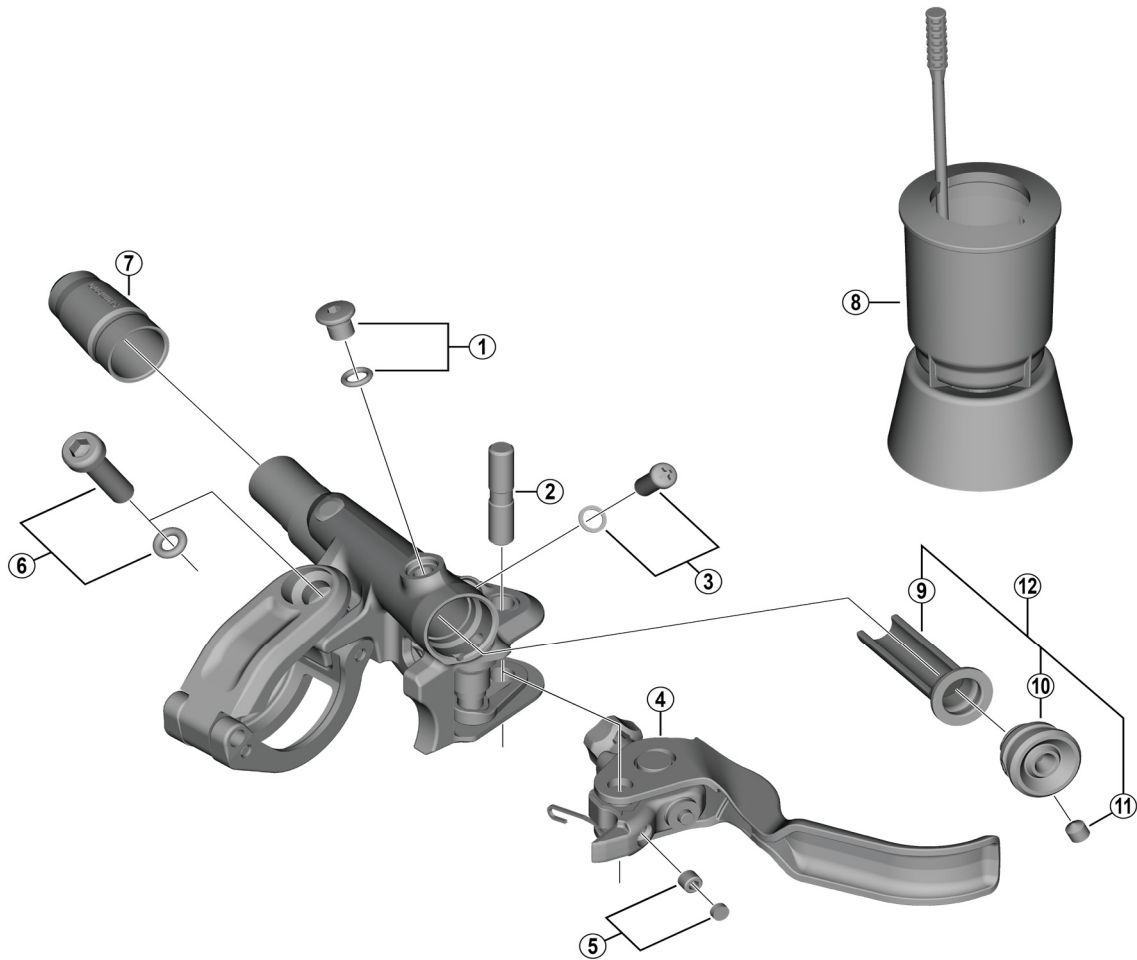

DEORE XT Brake Lever
BL-M8100 For Disc Brake

ITEM NO.	SHIMANO CODE NO.	DESCRIPTION	INTERCHANGEABILITY	
			BL-M8100	BL-M8120
1	Y8V398010	Bleed screw (M5 x 4.7) and O-ring	B	A
2	Y8VC05000	Lever axle		
3	Y8VC98070	Stroke adjust screw and sim (0.3 mm)		
4	Y2RR98010	R.H. Lever member unit		
	Y2RR98020	L.H. Lever member unit		
5	Y8V398040	Lever axle fixing screw and cap		A
6	Y2RR98030	Clamp screw (M5 x 18) and O-ring		
7	Y1XJ16000	Cover	A	A
8	Y13000100	TL-BR003 Funnel unit for M5 screw	A	A
9	Y1XK9801T	Diaphragm		A
10	Y1XJ9801T	Cap	A	A
11	Y8SZ07000	Fixing screw	A	A
* 12	Y1XK98030	Diaphragm unit		A

A: Same parts.

B: Parts are usable, but differ in materials, appearance, finish, size, etc.

Absence of mark indicates non-interchangeability.

Specifications are subject to change without notice.

Sep.-2022-4504B