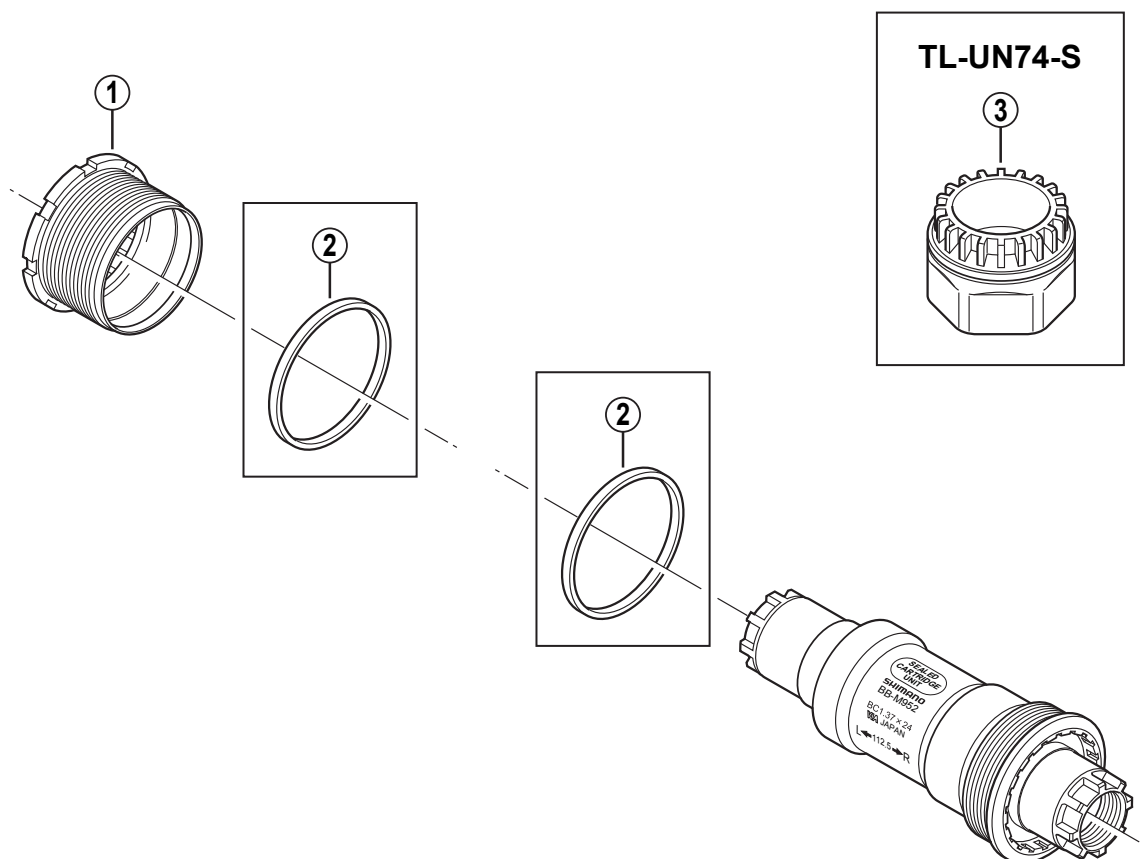

SHIMANO XTR Bottom Bracket Assembly BB-M952

| Spindle Length | Front Derailleur | Shell Width | Spacer | |
|----------------|------------------|-------------|------------|-----------|
| | | | Right Hand | Left Hand |
| 112.5 mm | FD-M952-E | 68 mm | — | 2.5 mm |
| | FD-M952 | 68 mm | 2.5 mm | 2.5 mm |
| | | 73 mm | — | — |
| 116 mm | FD-M952-E | 73 mm | — | — |
| | FD-M952 | 68 mm | 3.5 mm | 3.5 mm |
| | | 73 mm | 1.0 mm | 1.0 mm |

| | Q'TY | ITEM NO. | SHIMANO CODE NO. | DESCRIPTION |
|--|------|----------|------------------|--|
| | | 1 | Y-1TL 98010 | Left Hand Adapter (B.C.1.37" x 24T) English Thread for Spindle Length 112.5 mm |
| | | | Y-1TL 98020 | Left Hand Adapter (B.C.1.37" x 24T) English Thread for Spindle Length 116 mm |
| | | 2 | Y-1TF 19120 | Spacer (1.0 mm) |
| | | | Y-1TF 19100 | Spacer (2.5 mm) |
| | | | Y-1TF 19110 | Spacer (3.5 mm) |
| | | 3 | Y-130 09073 | Adapter Removal Tool (TL-UN74-S) |