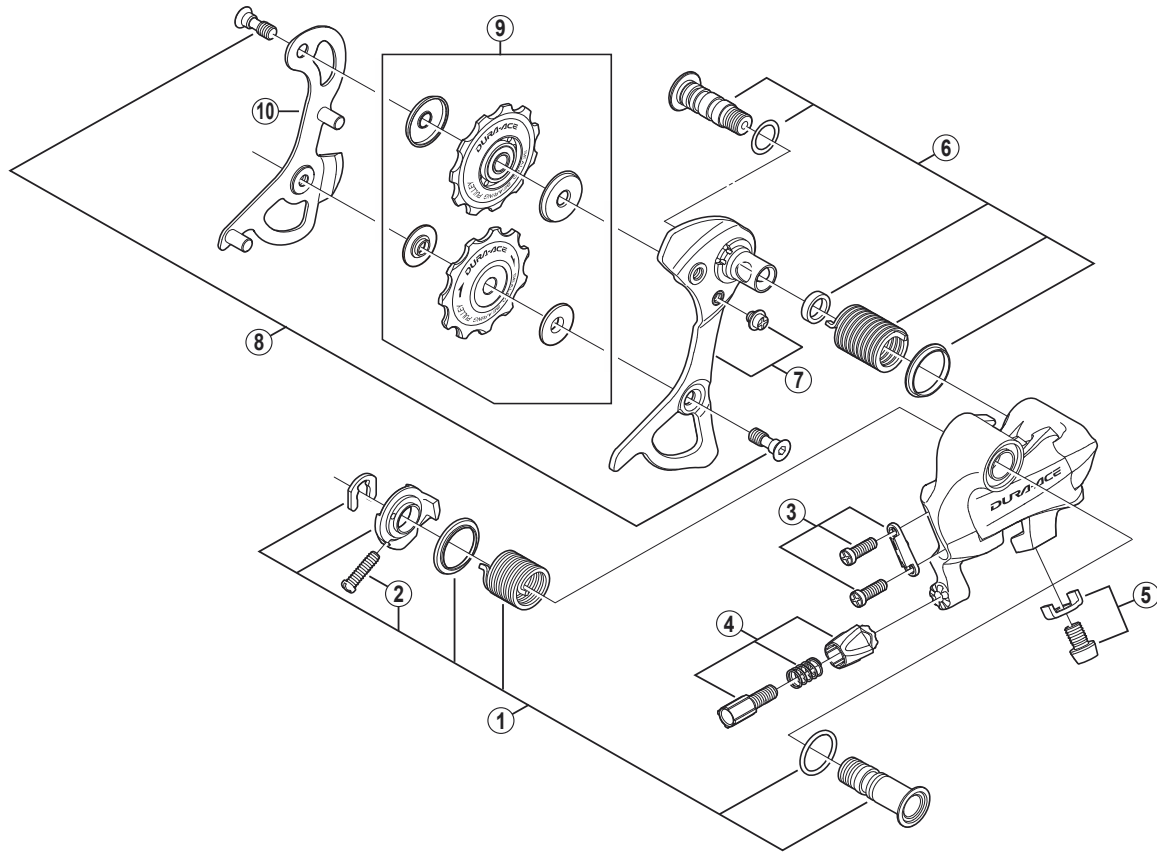

DURA-ACE Rear Derailleur (10-speed)

RD-7900-SS Short Cage

RD-7800

ITEM NO.	SHIMANO CODE NO.	DESCRIPTION	INTERCHANGE-ABILITY
1	Y5X098010	B-Axle Assembly	
2	Y55625080	B-Tension Adjusting Screw (M4 x 13.5)	
3	Y5X098020	Stroke Adjusting Screws (M4 x 11.5) & Plate	B
4	Y5X098030	Cable Adjusting Bolt Unit	B
5	Y5X098040	Cable Fixing Bolt (M6 x 8) & Plate	
6	Y5X098050	Plate Axle Assembly	
7	Y5X098060	Outer Plate & Plate Stopper Pin	
8	Y5X098080	Pulley Bolt (2 pcs.)	
* 9	Y5X098140	Tension & Guide Pulley Set	
10	Y5X098130	Inner Plate	

A: Same parts.

B: Parts are usable, but differ in materials, appearance, finish, size, etc.

Absence of mark indicates non-interchangeability.

Specifications are subject to change without notice.

Aug.-2015-2871B