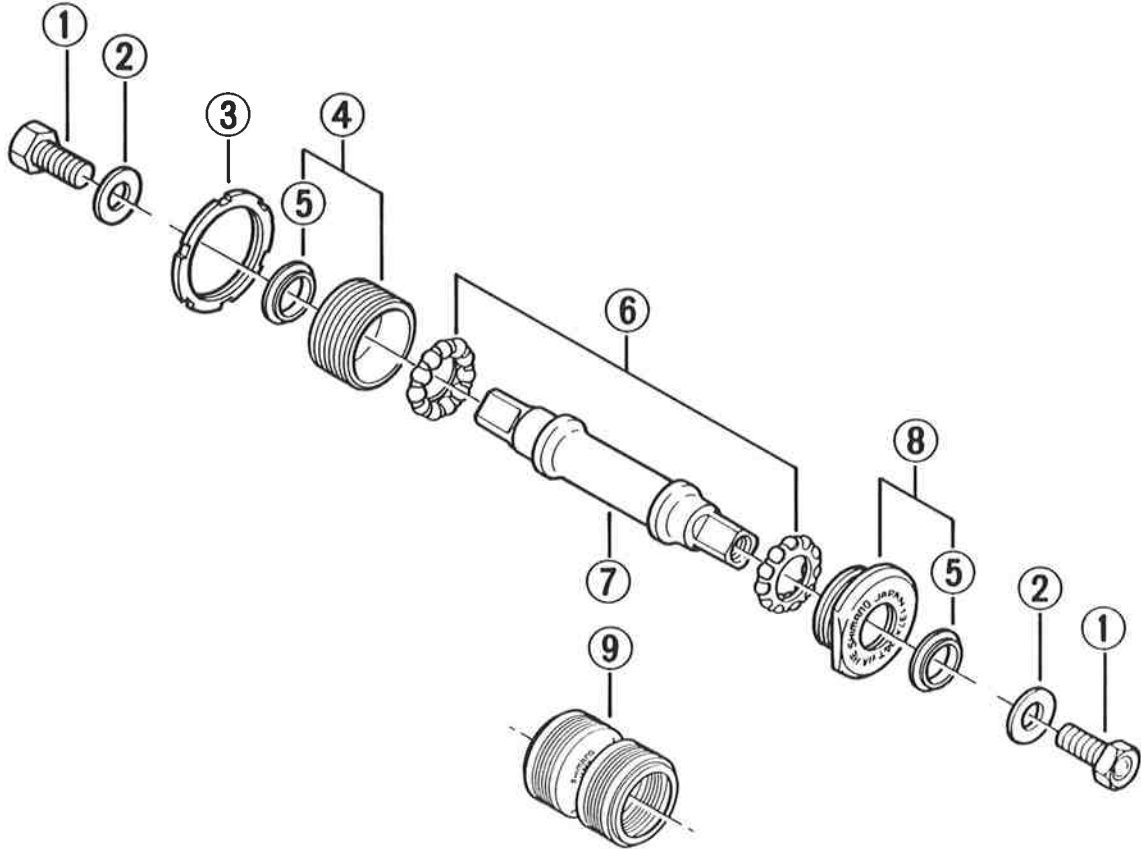

BB-M730 Bottom Bracket Assembly DEORE XT

	Q'TY	ITEM NO.	PART NO.	DESCRIPTION
		1	134 0300	Crank Arm Fixing Bolt
		2	134 0400	Crank Arm Fixing Washer
		3	137 0501	Lock Ring (1.37"x24T) English Thread
			137 0520	Lock Ring (36x24T) Italian Thread
		4	179 9811	Left Hand Adjustable Cup (1.37"x24T) English Thread & Seal Ring
			179 9812	Left Hand Adjustable Cup (35xP1) French Thread & Seal Ring
			179 9813	Left Hand Adjustable Cup (36x24T) Italian Thread & Seal Ring
		5	179 0100	Seal Ring
		6	189 9810	Ball Retainer (1/4") 2pcs.
		7	148 0180	Spindle (D-3NL) 122.5mm for Shell Width 68mm
			148 0190	Spindle (D-5NL) 122.5mm for Shell Width 70mm
			148 0161	Spindle (D-3A) 117.5mm for Shell Width 68mm
			148 0170	Spindle (D-5A) 117.5mm for Shell Width 70mm
		8	179 9801	Right Hand Fixed Cup (1.37"x24T) English Thread & Seal Ring
			179 9802	Right Hand Fixed Cup (35xP1) French Thread & Seal Ring
			179 9803	Right Hand Fixed Cup (36x24T) Italian Thread & Seal Ring
		9	179 2100	Dust Seal