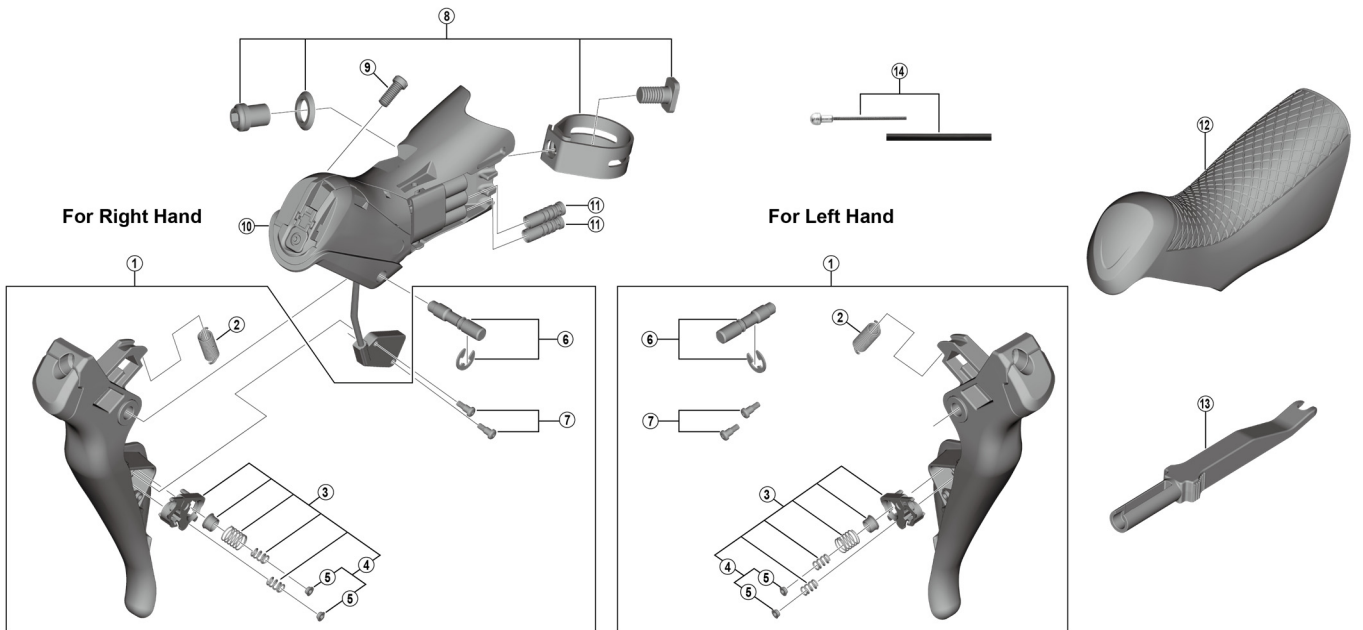

ULTEGRA Dual Control Lever ST-R8050 (2x11-speed)

ITEM NO.	SHIMANO CODE NO.	DESCRIPTION
1	Y0E298020	R.H. Main Lever Assembly
	Y0E398010	L.H. Main Lever Assembly
2	Y0C800043	Return Spring
3	Y0E298030	R.H. SW Button Unit
	Y0E398020	L.H. SW Button Unit
4	Y0C898040	SW Button (2 pcs.)
5	Y0C800024	SW Button
6	Y0E298040	Lever Axle & E-Ring
7	Y0C898060	Switch Unit Fixing Screw (2 pcs.)
8	Y0E298050	Clamp Band Unit (ø23.8 mm - ø24.2 mm)
9	Y0C800012	Grip Adjusting Screw
10	Y0E298060	R.H. Bracket Unit
	Y0E398030	L.H. Bracket Unit
11	Y6VE15000	Dummy Plug
12	Y0E298010	Bracket Covers (Pair)
13	Y6VE16000	TL-EW02 Plug Tool
14	Y8YZ98010	BC-9000 polymer coated brake cable sets (Black) • Outer cap with tongue for BC-9000 (2pcs.) • Inner end cap (2pcs.)
	Y8YZ98020	BC-9000 polymer coated brake cable sets (White) • Outer cap with tongue for BC-9000 (2pcs.) • Inner end cap (2pcs.)
	Y8YZ98030	BC-9000 polymer coated brake cable sets (Red) • Outer cap with tongue for BC-9000 (2pcs.) • Inner end cap (2pcs.)
	Y8YZ98040	BC-9000 polymer coated brake cable sets (High-tech gray) • Outer cap with tongue for BC-9000 (2pcs.) • Inner end cap (2pcs.)
	Y8YZ98080	BC-9000 polymer coated brake cable sets (Orange) • Outer cap with tongue for BC-9000 (2pcs.) • Inner end cap (2pcs.)
	Y8YZ98090	BC-9000 polymer coated brake cable sets (Green) • Outer cap with tongue for BC-9000 (2pcs.) • Inner end cap (2pcs.)
	Y8YZ98091	BC-9000 polymer coated brake cable sets (Blue) • Outer cap with tongue for BC-9000 (2pcs.) • Inner end cap (2pcs.)
	Y8YZ98092	BC-9000 polymer coated brake cable sets (Yellow) • Outer cap with tongue for BC-9000 (2pcs.) • Inner end cap (2pcs.)