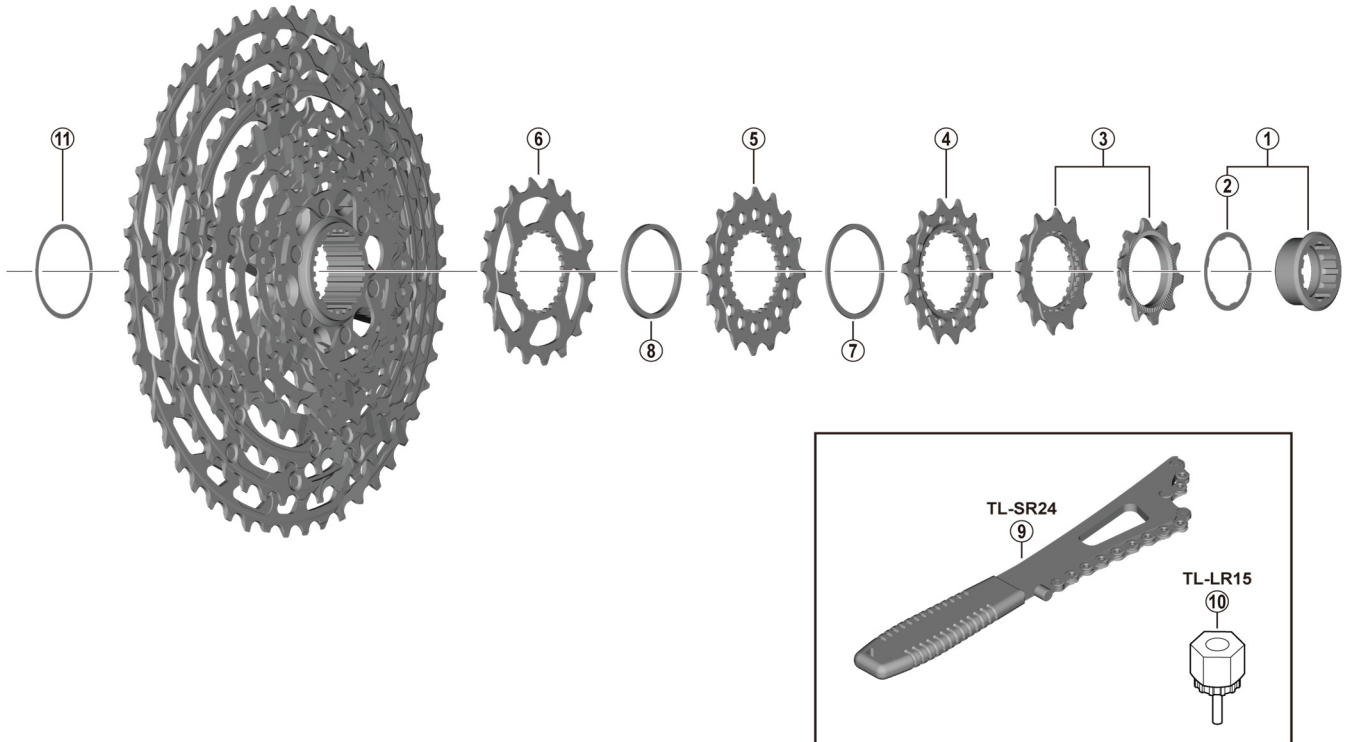

DEORE Cassette Sprocket

CS-M6100 (12-speed)

• Sprocket teeth combination: 10-12-14-16-18-21-24-28-33-39-45-51T

CS-M7100

ITEM NO.	SHIMANO CODE NO.	DESCRIPTION	INTERCHANGEABILITY		
1	Y0GY98010	Lock Ring & Washer	A		
2	Y1X400200	Lock Ring Washer	A		
3	Y1X498020	Sprocket Wheel 10T B & 12T D	A		
4	Y0GX14000	Sprocket Wheel 14T C	A		
5	Y0GX16000	Sprocket Wheel 16T C	A		
6	Y0GX18000	Sprocket Wheel 18T F	A		
7	Y0GY00300	Spacer A	A		
8	Y0GY00310	Spacer B	A		
9	Y13098730	TL-SR24 Sprocket Remover	A		
10	Y12009230	TL-LR15 Lock Ring Removal Tool	A		
* 11	Y0GX01500	Adhesive Ring	A		

A: Same parts.

B: Parts are usable, but differ in materials, appearance, finish, size, etc.

Absence of mark indicates non-interchangeability.

Specifications are subject to change without notice.

Jul.-2020-4666B