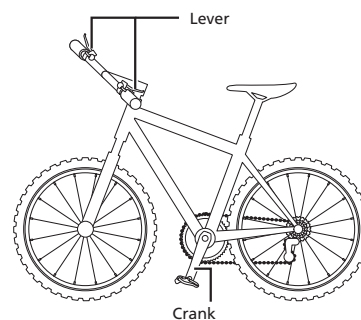

The following instructions must be observed at all times in order to prevent personal injury and physical damage to equipment and surroundings. The instructions are classified according to the degree of danger or damage which may occur if the product is used incorrectly.

⚠ DANGER	Failure to follow the instructions will result in death or serious injury.
⚠ WARNING	Failure to follow the instructions could result in death or serious injury.
⚠ CAUTION	Failure to follow the instructions could cause personal injury or physical damage to equipment and surroundings.

Important Safety Information

⚠ WARNING

- Do not disassemble or modify the product. This may cause the product to not operate correctly, and you may suddenly fall and be seriously injured.

Notice

- Be sure to keep turning the crank during lever operation.
- Products are not guaranteed against natural wear and deterioration from normal use and aging.
- For maximum performance we highly recommend SHIMANO lubricants and maintenance products.

Regular Inspections Before Riding the Bicycle

Before riding the bicycle, check the following items. If any problems are found, consult your place of purchase or a distributor.

- Are the levers securely installed to the handlebar?
- Is gear shifting carried out smoothly?
- Do any abnormal noises occur during operation?

How to operate