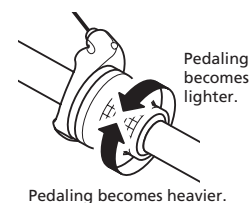

Regular Inspections Before Riding the Bicycle

Before riding the bicycle, check the following items. If any problems are found, consult your place of purchase or a distributor.

- Are the levers securely installed to the handlebar?
- Is gear shifting carried out smoothly?
- Do any abnormal noises occur during operation?

How to operate

Left hand lever (front side)

Right hand lever (front side)

SHIMANO

SHIMANO NORTH AMERICA BICYCLE, INC.

One Holland, Irvine, California 92618, U.S.A. Phone: +1-949-951-5003

SHIMANO EUROPE B.V.