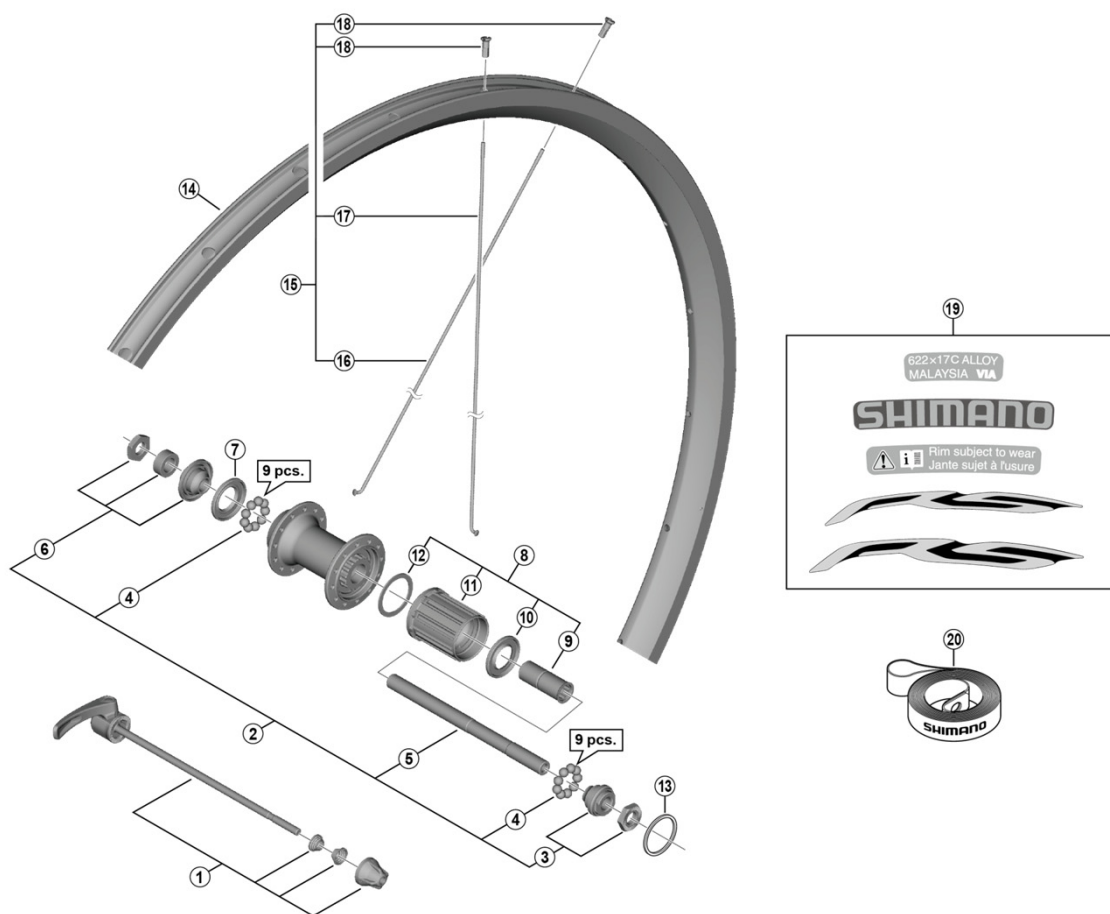

Rear Wheel (10/11-speed) WH-RS100-CL-R

• Over Lock Nut Dimension: 130 mm

ITEM NO.	SHIMANO CODE NO.	DESCRIPTION	INTERCHANGEABILITY		
1	Y0F198010	Complete quick release 163 mm			
	Y0F198020	Complete quick release 168 mm			
2	Y0F198030	Complete hub axle 141 mm	B		
3	Y48U98020	Right hand lock nut unit	A		
4	Y00091310	Steel ball (1/4") 18 pcs.	A		
5	Y30K01100	Hub axle M10 x 141 mm	A		
6	Y4SK98060	Left hand lock nut unit	A		
7	Y3CR09000	Left hand seal ring	A		
8	Y48U98040	Complete freewheel body	A		
9	Y3BL03000	Body fixing screw	A		
10	Y3CR08000	Right hand seal ring	A		
11	Y48U98050	Freewheel body unit	A		
12	Y3TD06000	Freewheel body washer	A		
13	Y4T724000	Low spacer (1.85 mm)	A		
14	-	Rim {24H / black}			
15	EWHSPOKEY273F	Spoke unit {spoke (286 mm x 12 pcs. and 288 mm x 12 pcs.) / nipple (24 pcs.)}			
16	Y48VS1000	Left hand spoke (288 mm)	A		
17	Y0123Z865	Right hand spoke (286 mm)	A		
18	Y012Y4341	Nipple	A		
19	Y0F198040	Rim sticker unit (standard) for black rim			
	Y0F198050	Rim sticker unit (red) for black rim			
	Y0F198060	Rim sticker unit (blue) for black rim			
	Y0F198070	Rim sticker unit (orange) for black rim			
	Y0F198080	Rim sticker unit (green) for black rim			
	Y0F198090	Rim sticker unit (sky blue) for black rim			
	Y0F198100	Rim sticker unit (hi-tech gray) for black rim			
* 20	EWHRIMTAPETA	Rim tape			

WHRS010-R

A: Same parts.

B: Parts are usable, but differ in materials, appearance, finish, size, etc.

Absence of mark indicates non-interchangeability.

Specifications are subject to change without notice.