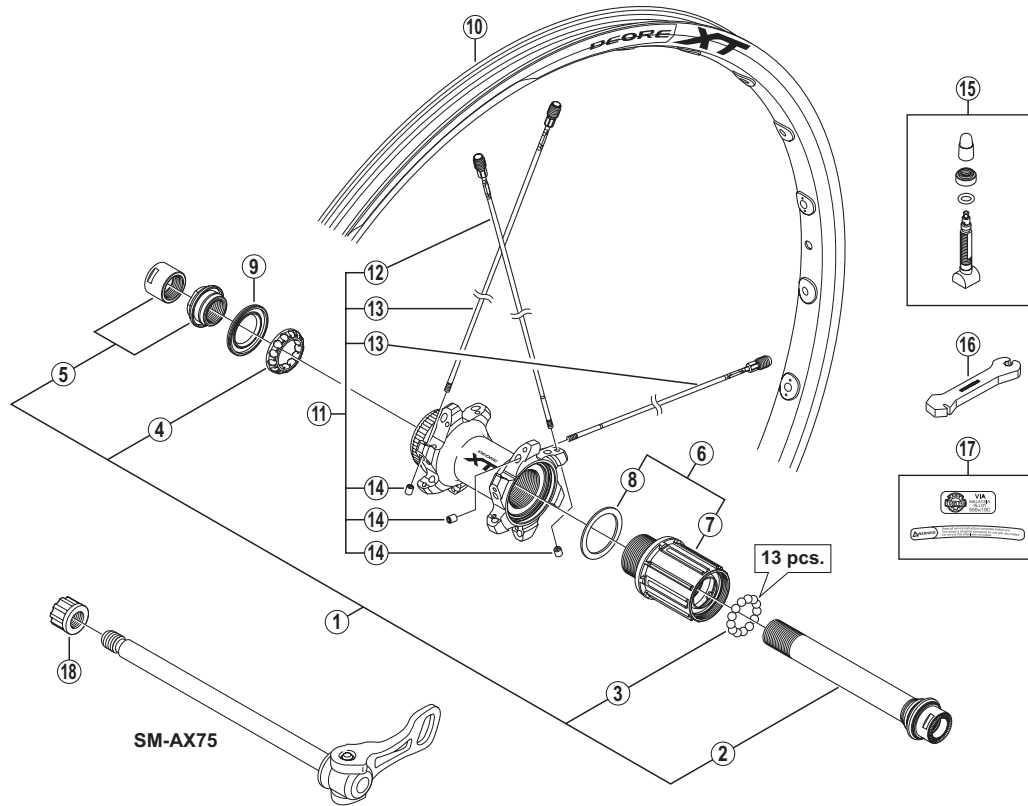

DEORE XT Rear Wheel (9/10-Speed)
WH-M785-R12-275 / R12-29
SM-AX75

WH-M785-R-275
 WH-M785-R-29

ITEM NO.	SHIMANO CODE NO.	DESCRIPTION	INTERCHANGEABILITY
1	Y3TH98010	Complete Hub Axle	
2	Y3TH98020	Hub Axle Unit	
3	Y00091210	Steel Ball (3/16") 20 pcs.	A A
4	Y3D498050	Ball Retainer (3/16")	
5	Y3TH98030	Left Hand Lock Nut (M15) & Cone (M15) w/Dust Cover	
6	Y3TH98050	Complete Freewheel Body	
7	Y3TH98060	Freewheel Body Unit	
8	Y3CZ12000	Freewheel Body Washer	A A
9	Y26D10000	Seal Ring	A A
10	EWHRIM3VDBC	Rim for WH-M785-R12-275 {24H}	A
	EWHRIM3ADBC	Rim for WH-M785-R12-29 {24H}	A
11	EWHSPOKE2EB1	Spoke Unit for WH-M785-R12-275 {Spoke (282 mm x 6 pcs. & 285 mm x 18 pcs.) / Spoke Plug (24 pcs.) / Washer (24 pcs.) / Hub Nut (24 pcs.)}	A
	EWHSPOKE2XB1	Spoke Unit for WH-M785-R12-29 {Spoke (299 mm x 6 pcs. & 301 mm x 18 pcs.) / Spoke Plug (24 pcs.) / Washer (24 pcs.) / Hub Nut (24 pcs.)}	A
12	Y43L98020	Spoke (282 mm) w/Plug & Washer for WH-M785-R12-275	A
	Y4RD98020	Spoke (299 mm) w/Plug & Washer for WH-M785-R12-29	A A
13	Y43N98010	Spoke (285 mm) w/Plug & Washer for WH-M785-R12-275	A
	Y4RD98040	Spoke (301 mm) w/Plug & Washer for WH-M785-R12-29	A
14	Y4G308100	Hub Nut	A A
15	Y4G398030	Valve Unit	A A
16	Y4DA09000	Spoke Plug Wrench	A A
17	Y43L98030	Rim Sticker Unit for WH-M785-R12-275	A
	Y4RD98030	Rim Sticker Unit for WH-M785-R12-29	A
18	Y27Y02000	SM-AX75 Fixing Nut (M12)	A A

A: Same parts.

B: Parts are usable, but differ in materials, appearance, finish, size, etc.

Absence of mark indicates non-interchangeability.

Sep.-2013-3534

© Shimano Inc. I

Specifications are subject to change without notice.