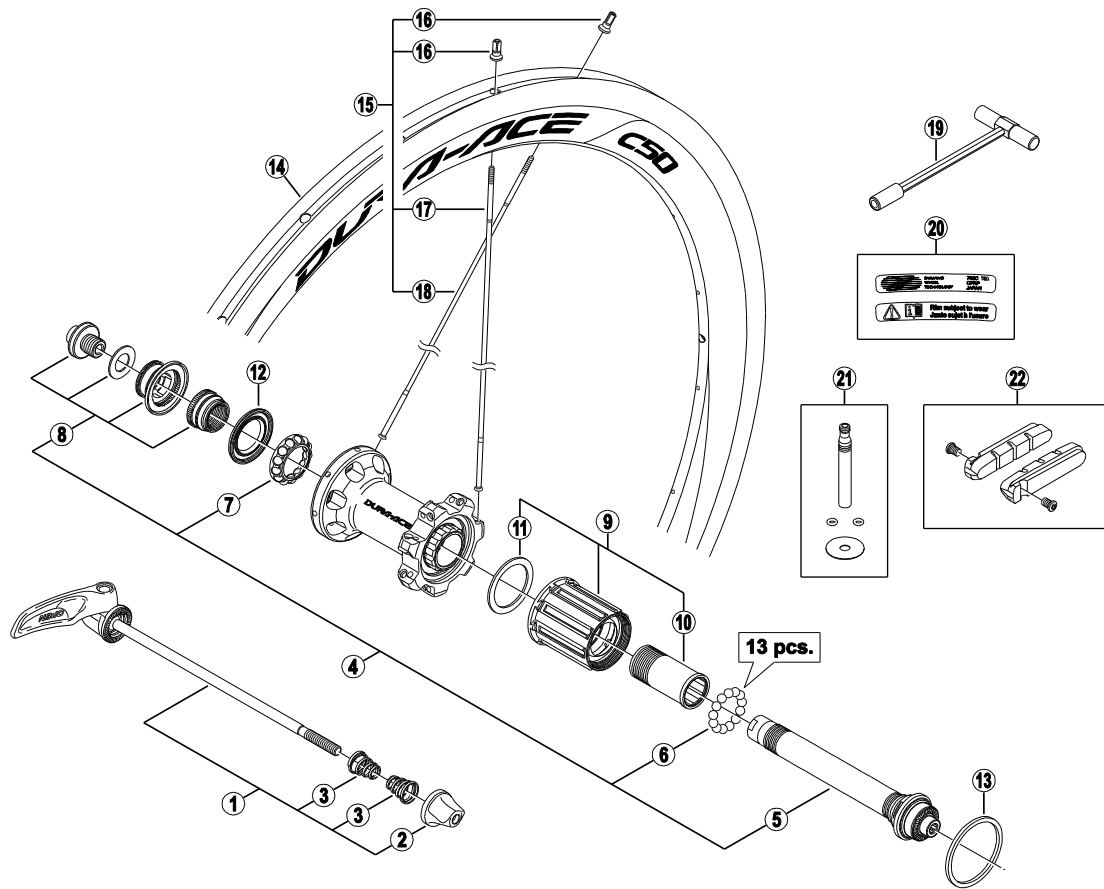

DURA-ACE Rear Wheel

WH-9000-C50-TU-R 10/11-Speed

• Over Lock Nut Dimension: 130 mm (5-1/8")

WH-7900-C50-TU-R

ITEM NO.	SHIMANO CODE NO.	DESCRIPTION	INTERCHANGEABILITY
1	Y3DZ98010	Complete Quick Release 163 mm (6-13/32")	B
	Y3DZ98020	Complete Quick Release 168 mm (6-5/8")	B
2	Y28E98020	Quick Release Nut	B
3	Y23321000	Volute Spring	A
4	Y3DZ98030	Complete Hub Axle	B
5	Y3D898030	Hub Axle Unit	A
6	Y00091270	Stainless Ball (3/16") 22 pcs.	A
7	Y25R98080	Ball Retainer (3/16")	A
8	Y3DZ98040	Left Hand Lock Bolt Unit	B
9	Y3DZ98060	Complete Freewheel Body	
10	Y3CN98090	Body Fixing Bolt	
11	Y3CN07000	Freewheel Body Washer	A
12	Y26D10000	Seal Ring	A
13	Y4T724000	Low Spacer (1.85 mm)	
* 14	IWHRIM3LRHCT	Rim {21H}	
* 15	IWHSPOKE2XB1	Spoke Unit {Spoke (266.5 mm x 7 pcs. / 287 mm x 14 pcs.) / Nipple (21 pcs.)}	
16	Y4T713000	Inner Nipple	
17	Y4T7S3000	Righth Hand Spoke (287 mm)	
18	Y4T7S6000	Left Hand Spoke (266.5 mm)	
19	Y4T723000	Inner Nipple Wrench	
20	Y4T898010	Rim Sticker Unit	
21	Y4GL98020	Valve Extension Unit	A
22	Y8FN98140	R55C3 Brake Shoes & Fixing Bolts (Pair) for Carbon Rim	A

A: Same parts.

B: Parts are usable, but differ in materials, appearance, finish, size, etc.

Absence of mark indicates non-interchangeability.

Nov.-2012-3344A

© Shimano Inc. I

Specifications are subject to change without notice.