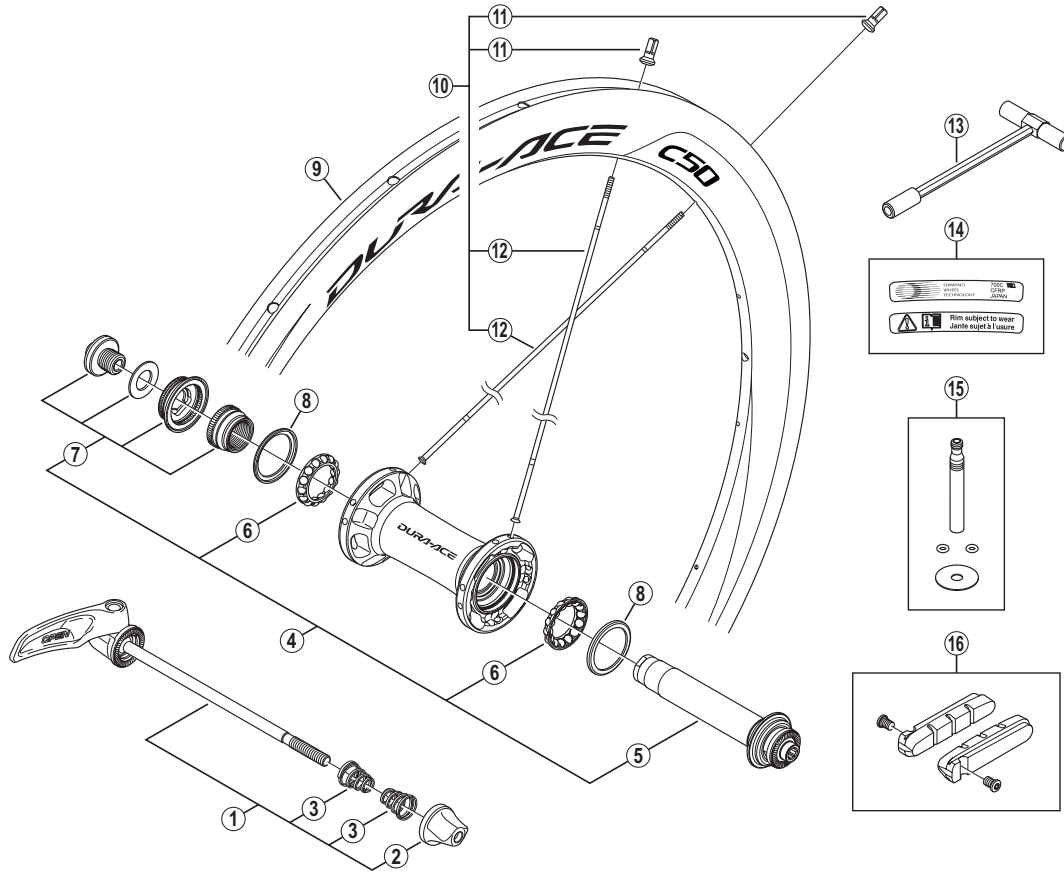

# DURA-ACE Front Wheel WH-9000-C50-TU-F

• Over Lock Nut Dimension: 100 mm (3-15/16")

WH-7900-C50-TU-F

ITEM NO.	SHIMANO CODE NO.	DESCRIPTION	INTERCHANGEABILITY
1	Y28E98010	Complete Quick Release 133 mm (5-1/4")	B
2	Y28E98020	Quick Release Nut	B
3	Y23321000	Volute Spring	A
4	Y28E98030	Complete Hub Axle	
5	Y28E98040	Hub Axle Unit	
6	Y4BN98030	Ball Retainer (5/32")	A
7	Y28E98050	Left Hand Lock Bolt Unit	
8	Y4EF27000	Seal Ring	A
* 9	IWHRIM3LFGCT	Rim {16H}	
* 10	IWHSPOKE2XA1	Spoke Unit {Spoke (266.5 mm x 16 pcs.) / Nipple (16 pcs.)}	
11	Y4T713000	Inner Nipple	
12	Y4T7S6000	Spoke (266.5 mm)	
13	Y4T723000	Inner Nipple Wrench	
14	Y4T898010	Rim Sticker Unit	
15	Y4GL98020	Valve Extension Unit	A
16	Y8FN98140	R55C3 Brake Shoes & Fixing Bolts (Pair) for Carbon Rim	A

A: Same parts.

B: Parts are usable, but differ in materials, appearance, finish, size, etc.

Absence of mark indicates non-interchangeability.

Nov.-2012-3343A

© Shimano Inc. I

Specifications are subject to change without notice.