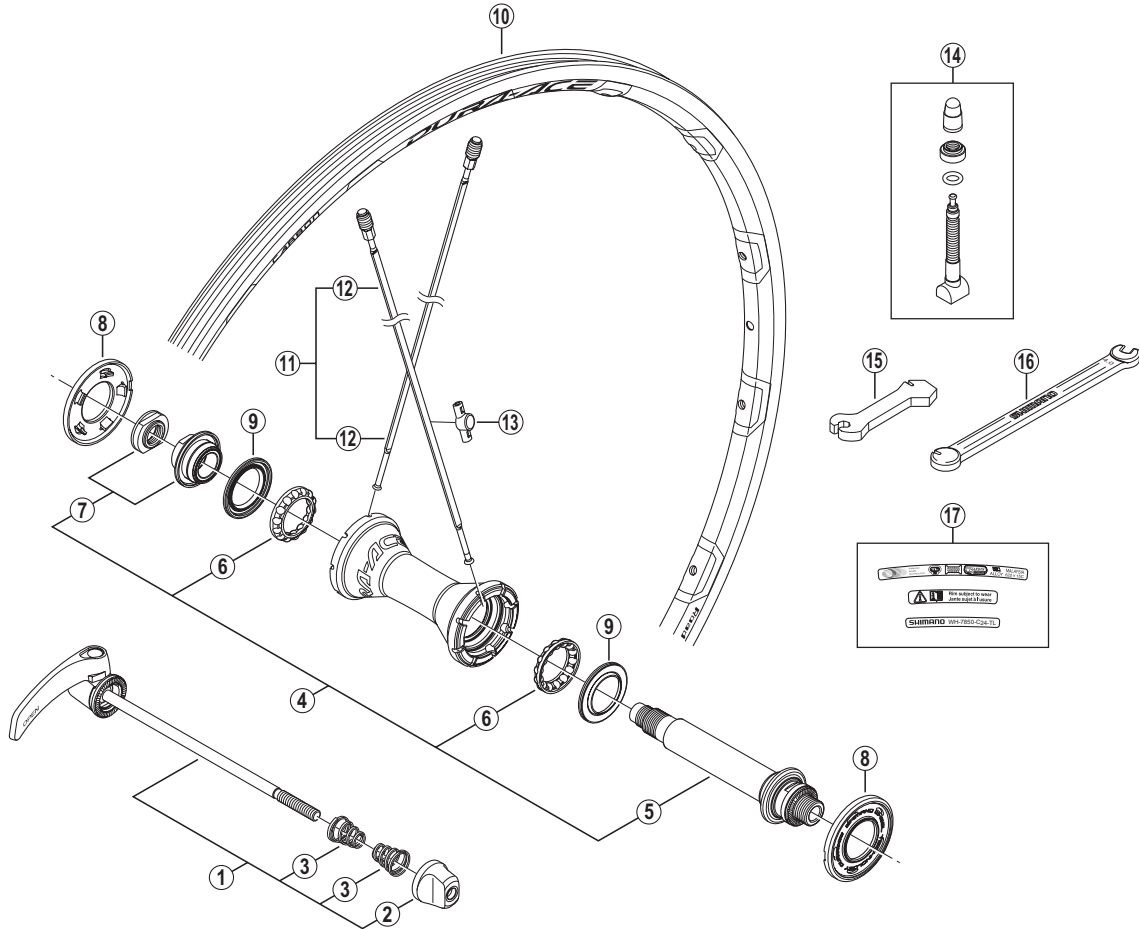

DURA-ACE Front Wheel WH-7850-C24-TL-F

• Over Lock Nut Dimension: 100 mm (3-15/16")

ITEM NO.	SHIMANO CODE NO.	DESCRIPTION	INTERCHANGEABILITY
1	Y25R98010	Complete Quick Release 133 mm (5-1/4")	A
2	Y25R98020	Quick Release Nut	A
3	Y23321000	Volute Spring	A
4	Y4EF98010	Complete Hub Axle	A
5	Y4EF98020	Hub Axle Unit	A
6	Y4BN98030	Ball Retainer (5/32")	A
7	Y4EF98030	Left Hand Lock Nut (M10) & Cone (M12) w/Dust Cap	A
8	Y4EF98050	Hub Cap	A
9	Y4EF27000	Seal Ring	A
* 10	EWHRIM2GFGCD	Rim {16H}	
11	EWHSPOKE1RA1	Spoke Unit {Spoke (282 mm x 16 pcs.) / Spoke Plug (16 pcs.) / Washer (16 pcs.)}	A
12	Y4DS98010	Spoke (282 mm) w/Plug & Washer	A
13	Y4EF98060	Magnet Sensor	A
14	Y4DS98020	Valve Unit	A
15	Y4CK19000	Spoke Plug Wrench	A
16	Y4DK89000	TL-WH78 Nipple Wrench	A
17	Y4F598010	Rim Sticker Unit	

A: Same parts.

B: Parts are usable, but differ in materials, appearance, finish, size, etc.

Absence of mark indicates non-interchangeability.

Feb.-2010-2977A

© Shimano Inc. I

Specifications are subject to change without notice.