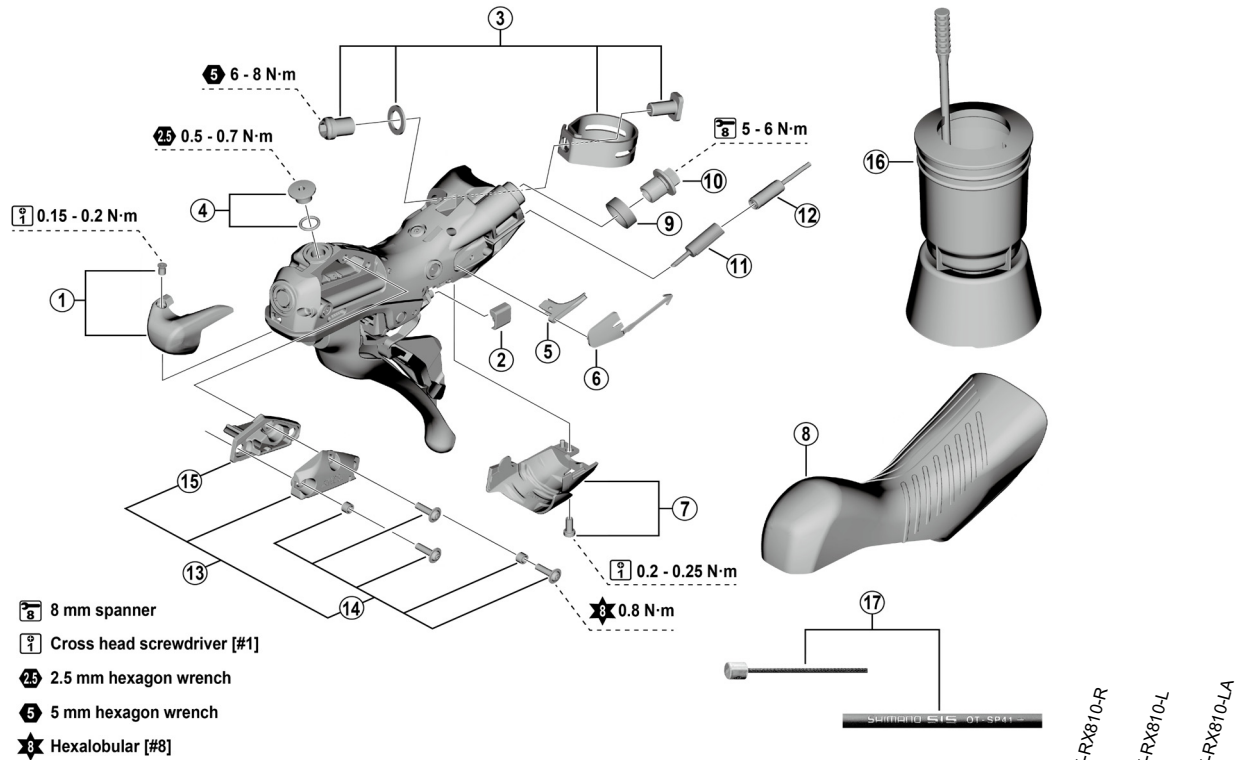

GRX Dual Control Lever (For Disc Brake)

ST-RX820-R 12-speed **ST-RX820-L** 2-speed
ST-RX820-LA for Adjustable Seat Post

ITEM NO.	SHIMANO CODE NO.	DESCRIPTION	INTERCHANGEABILITY		
			ST-RX810-R	ST-RX810-L	ST-RX810-LA
1	Y0RY98020	Name plate R and fixing screw	B		
	Y0RZ98010	Name plate L and fixing screw for ST-RX820-L / RX820-LA		B	B
2	Y63X80000	Main lever support R	A		
	Y63X80010	Main lever support L for ST-RX820-L / RX820-LA		A	A
3	Y0E098030	Clamp band unit diameter (23.8 - 24.2 mm)	A	A	A
4	Y0MX98020	Bleed screw and O-ring	B	B	B
5	Y0RY9801T	SL cable guide R	B		
	Y07V75000	SL cable guide L for ST-RX820-L / RX820-LA		A	A
6	Y00E75000	SL cable cover R	A		
	Y0C574000	SL cable cover L for ST-RX820-L / RX820-LA		A	A
7	Y0C698040	Unit cover R and fixing screw	A		
	Y0C598020	Unit cover L and fixing screw for ST-RX820-L / RX820-LA		A	A
8	Y0RY98010	Bracket covers (pair)	B	B	B
9	Y0RM9801T	Joint support ring	B	B	B
10	Y8RD02000	Flange flare nut (M9/black)	A	A	A
11	Y63Z27000	Outer cap with short tongue for ST	A	A	A
12	Y63Z28000	Outer cap with long tongue for ST-RX820-R / RX820-L	A	A	
13	Y0C698060	Right-hand lid unit	A		
	Y0C598030	Left-hand lid unit for L for ST-RX820-L / RX820-LA		A	A
14	Y0C698070	Lid fixing screw (3 pcs.) and lid spacer (2 pcs.)	A	A	A
15	Y0C678000	Diaphragm R	A		
	Y0C578000	Diaphragm L for ST-RX820-L / RX820-LA		A	A
16	Y13000090	TL-BR002 Funnel unit for M7 screw	A	A	A
17	Y8ZG98090	OT-SP41 OPTISLICK shift cable sets black (OT-RS900 is included) • Outer cap with short tongue for ST (2 pcs.) • SIS-SP40 outer caps (3 pcs.) • SIS-SP40 sealed outer caps (1 pc.) • Inner end caps (2 pcs.)	A	A	A
	Y8ZG98100	OT-SP41 OPTISLICK shift cable sets white (OT-RS900 is included) • Outer cap with short tongue for ST (2 pcs.) • SIS-SP40 outer caps (3 pcs.) • SIS-SP40 sealed outer caps (1 pc.) • Inner end caps (2 pcs.)	A	A	A
	Y8ZG98110	OT-SP41 OPTISLICK shift cable sets red (OT-RS900 is included) • Outer cap with short tongue for ST (2 pcs.) • SIS-SP40 outer caps (3 pcs.) • SIS-SP40 sealed outer caps (1 pc.) • Inner end caps (2 pcs.)	A	A	A
	Y8ZG98120	OT-SP41 OPTISLICK shift cable sets high-tech gray (OT-RS900 is included) • Outer cap with short tongue for ST (2 pcs.) • SIS-SP40 outer caps (3 pcs.) • SIS-SP40 sealed outer caps (1 pc.) • Inner end caps (2 pcs.)	A	A	A