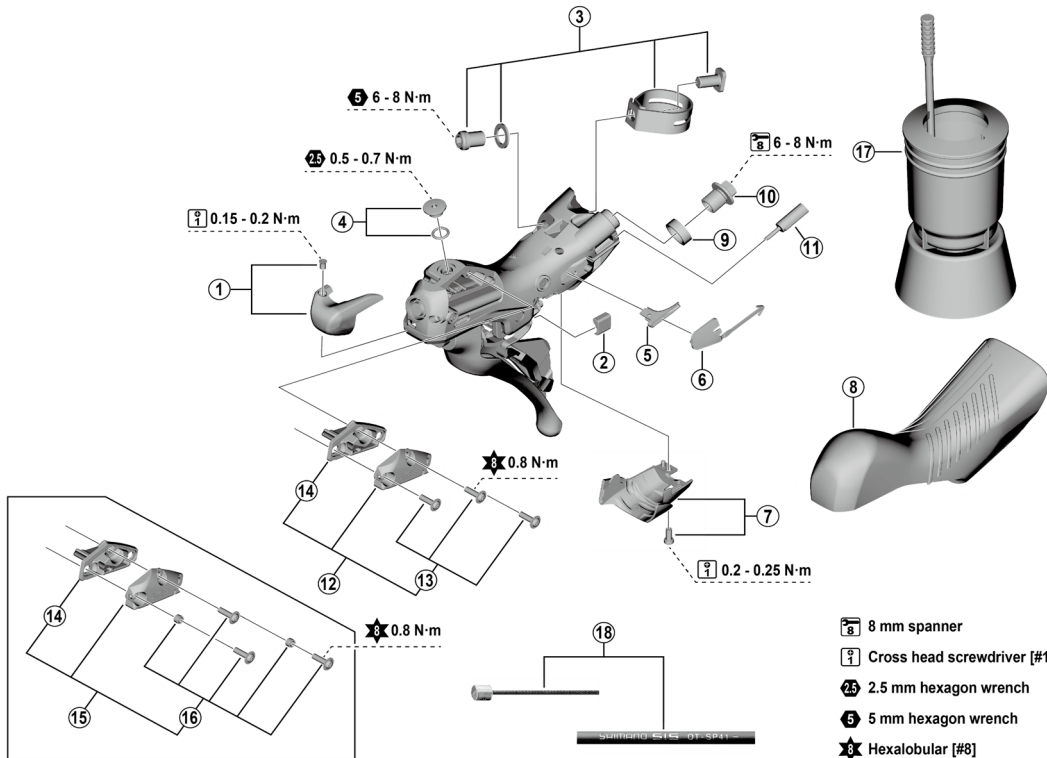

# ST-RX610 (2x12-speed)

- 8 mm spanner
- Cross head screwdriver [#1]
- 2.5 mm hexagon wrench
- 5 mm hexagon wrench
- Hexalobular [#8]

ST-RX600  
ST-RX820

ITEM NO.	SHIMANO CODE NO.	DESCRIPTION	INTERCHANGEABILITY	
1	Y0SN98020	Name plate R and fixing screw	B	B
	Y0SP98010	Name plate L and fixing screw	B	B
2	Y63X80000	Main lever support R	A	A
	Y63X80010	Main lever support L	A	A
3	Y0E098030	Clamp band unit diameter (23.8 - 24.2 mm)	A	A
4	Y0F398030	Bleed screw and O-ring	A	B
5	Y0RY9801T	SL cable guide R		A
	Y07V75000	SL cable guide L	A	A
6	Y00E75000	SL cable cover R	A	A
	Y0C574000	SL cable cover L	A	A
7	Y0F398040	Unit cover R and fixing screw	A	
	Y0F498020	Unit cover L and fixing screw	A	
8	Y0SN98010	Bracket covers (pair)	B	
9	Y0RM9801T	Right-hand joint support ring	A	A
	Y0C514000	Left-hand joint support ring	A	A
10	Y8RD02000	Flange flare nut (M9/black)	A	A
11	Y63Z27000	Outer cap with short tongue for ST	A	A
	Y0SD98010	Right-hand lid unit for bracket with bosses	A	A
12	Y0SE98010	Left-hand lid unit for bracket with bosses	A	A
	Y0SD98020	Lid fixing screw (3 pcs.) for bracket with bosses	A	A
14	Y0C678000	Diaphragm R	A	A
	Y0C578000	Diaphragm L	A	A
15	Y0C598030	Left-hand lid unit for bracket without bosses	A	A
16	Y0C698070	Lid fixing screw (3 pcs.) and lid spacer (2 pcs.) for bracket without bosses	A	A
17	Y13000090	TL-BR002 Funnel unit for M7 screw	A	A
18	Y8ZG98090	OT-SP41 OPTISLICK shift cable sets black (OT-RS900 is included) • Outer cap with short tongue for ST (2 pcs.) • SIS-SP40 outer caps (3 pcs.) • SIS-SP40 sealed outer caps (1 pc.) • Inner end caps (2 pcs.)	A	A
	Y8ZG98100	OT-SP41 OPTISLICK shift cable sets white (OT-RS900 is included) • Outer cap with short tongue for ST (2 pcs.) • SIS-SP40 outer caps (3 pcs.) • SIS-SP40 sealed outer caps (1 pc.) • Inner end caps (2 pcs.)	A	A
	Y8ZG98110	OT-SP41 OPTISLICK shift cable sets red (OT-RS900 is included) • Outer cap with short tongue for ST (2 pcs.) • SIS-SP40 outer caps (3 pcs.) • SIS-SP40 sealed outer caps (1 pc.) • Inner end caps (2 pcs.)	A	A
	Y8ZG98120	OT-SP41 OPTISLICK shift cable sets high-tech gray (OT-RS900 is included) • Outer cap with short tongue for ST (2 pcs.) • SIS-SP40 outer caps (3 pcs.) • SIS-SP40 sealed outer caps (1 pc.) • Inner end caps (2 pcs.)	A	A