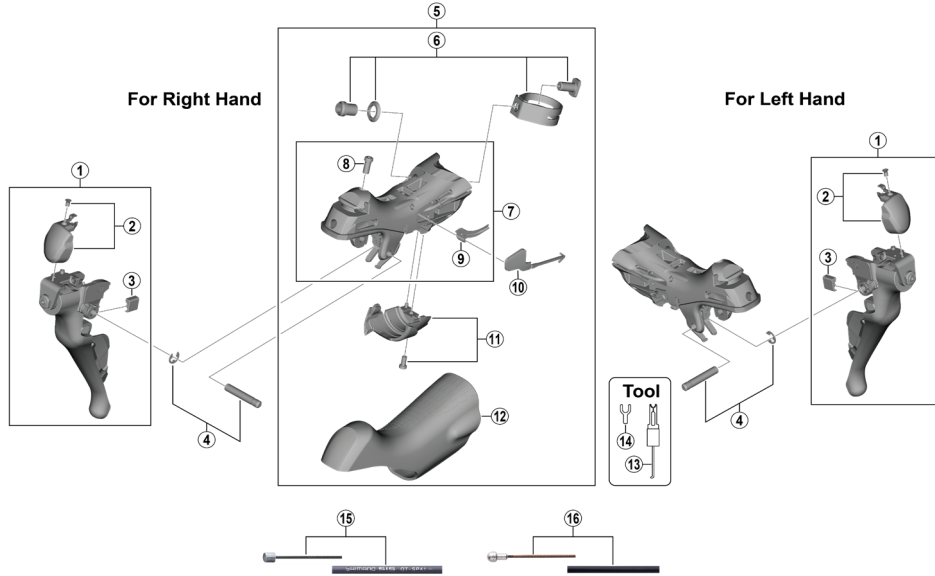

SHIMANO 105 Dual Control Lever (2x11-speed)

ST-R7000 Black / Silver

ITEM NO.	SHIMANO CODE NO.	DESCRIPTION	INTERCHANGEABILITY	
			ST-5800	ST-R8000
1	Y8ZG98010	Right-hand main lever assembly (black)		
	Y8ZG98020	Right-hand main lever assembly (silver)		
	Y8ZH98010	Left-hand main lever assembly (black)		
	Y8ZH98020	Left-hand main lever assembly (silver)		
2	Y8ZG98030	Name plate R and fixing screw (black)		
	Y8ZG98040	Name plate R and fixing screw (silver)		
	Y8ZH98030	Name plate L and fixing screw (black)		
	Y8ZH98040	Name plate L and fixing screw (silver)		
3	Y63X80000	Main lever support R	A	A
	Y63X80010	Main lever support L	A	A
4	Y0DK98040	Lever axle and E-ring		A
	Y8ZG98050	Right-hand bracket assembly		
5	Y8ZH98050	Left-hand bracket assembly		
	Y8ZG98060	Clamp band unit diameter (23.8 - 24.2 mm)		
7	Y8ZG98070	Right-hand bracket unit		
	Y8ZH98060	Left-hand bracket unit		
8	Y0DL44000	Grip adjusting screw		A
	Y63X63000	SL cable guide R	A	A
9	Y63X55000	SL cable guide L	A	A
	Y00E75000	SL cable cover R	A	A
10	Y00F75000	SL cable cover L	A	A
	Y8ZG98080	Unit cover R and fixing screw		B
11	Y8ZH98070	Unit cover L and fixing screw		B
	Y0DK98010	Bracket covers (pair)		A
13	Y6RT68000	E-ring removal tool A	A	A
	Y6RT66000	E-ring removal tool B	A	A
15	Y8ZG98090	OT-SP41 OPTISLICK shift cable sets black (OT-RS900 is included) • Outer cap with short tongue for ST (2 pcs.) • SIS-SP40 outer caps (3 pcs.) • SIS-SP40 sealed outer caps (1 pc.) • Inner end caps (2 pcs.)		
	Y8ZG98100	OT-SP41 OPTISLICK shift cable sets white (OT-RS900 is included) • Outer cap with short tongue for ST (2 pcs.) • SIS-SP40 outer caps (3 pcs.) • SIS-SP40 sealed outer caps (1 pc.) • Inner end caps (2 pcs.)		
	Y8ZG98110	OT-SP41 OPTISLICK shift cable sets red (OT-RS900 is included) • Outer cap with short tongue for ST (2 pcs.) • SIS-SP40 outer caps (3 pcs.) • SIS-SP40 sealed outer caps (1 pc.) • Inner end caps (2 pcs.)		
	Y8ZG98120	OT-SP41 OPTISLICK shift cable sets high-tech gray (OT-RS900 is included) • Outer cap with short tongue for ST (2 pcs.) • SIS-SP40 outer caps (3 pcs.) • SIS-SP40 sealed outer caps (1 pc.) • Inner end caps (2 pcs.)		
16	Y80098011	SIL-TEC-coated brake cable sets (black) • Inner end caps (2 pcs.) • Outer end caps (2 pcs.)		
	Y80098012	SIL-TEC-coated brake cable sets (white) • Inner end caps (2 pcs.) • Outer end caps (2 pcs.)		
	Y80098013	SIL-TEC-coated brake cable sets (yellow) • Inner end caps (2 pcs.) • Outer end caps (2 pcs.)		
	Y80098014	SIL-TEC-coated brake cable sets (red) • Inner end caps (2 pcs.) • Outer end caps (2 pcs.)		
	Y80098015	SIL-TEC-coated brake cable sets (blue) • Inner end caps (2 pcs.) • Outer end caps (2 pcs.)		
	Y80098016	SIL-TEC-coated brake cable sets (green) • Inner end caps (2 pcs.) • Outer end caps (2 pcs.)		
	Y80098017	SIL-TEC-coated brake cable sets (orange) • Inner end caps (2 pcs.) • Outer end caps (2 pcs.)		
	Y80098018	SIL-TEC-coated brake cable sets (high-tech gray) • Inner end caps (2 pcs.) • Outer end caps (2 pcs.)		