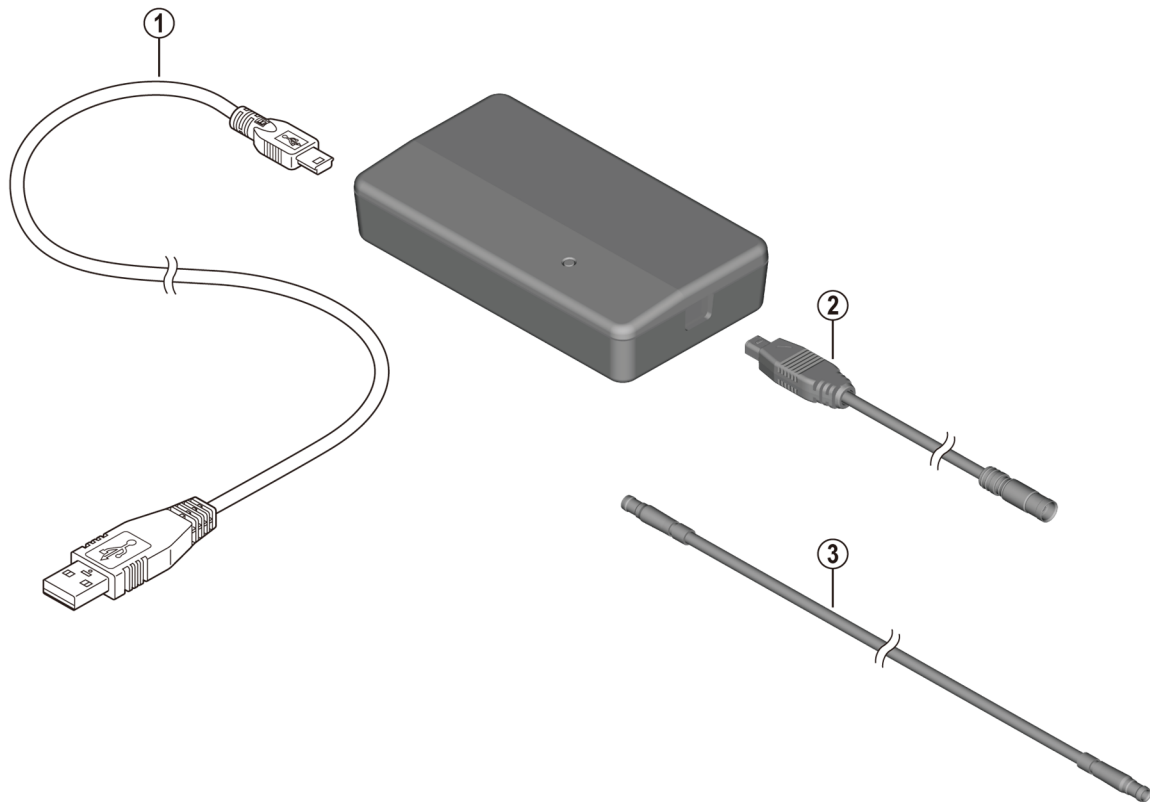

PC Linkage Device  
**SM-PCE02**

ITEM NO.	SHIMANO CODE NO.	DESCRIPTION
1	Y79M00800	Micro USB cable
* 2	Y7EA03100	PC link cable (SD50 type)
	Y79M9801T	PC link cable (SD300 type)
* 3	Y79M9802T	Setting cable (SD300 type) 2050 mm