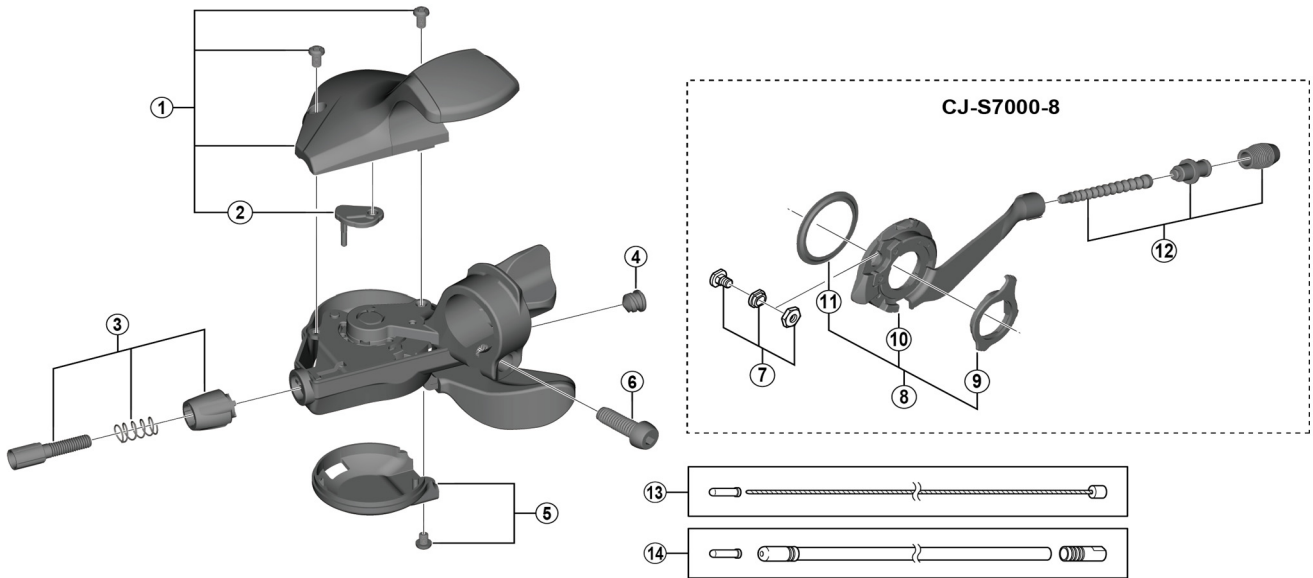

# ALFINE Rapidfire Plus Lever SL-S7000-8

ITEM NO.	SHIMANO CODE NO.	DESCRIPTION	INTERCHANGEABILITY		
			SL-S503	SL-7S50	SL-5S50
1	Y01Z98010	Indicator unit (silver)			
	Y01Z98020	Indicator unit (black)			
2	Y6WW04000	Step plate 8S			
3	Y61W98030	Cable adjustment barrel unit	A	A	A
4	Y6CD33000	Inner hole cap	A	A	A
5	Y01Z98050	Main lever cover and fixing screw	B	B	B
6	Y6W146000	Clamp screw (M6 x 17.8)	A	B	B
* 7	Y6TV98070	Inner cable fixing bolt unit			
8	Y7ZR98010	CJ-S7000-8 Cassette joint unit			
9	Y33Z98020	Cassette joint fixing ring			
10	Y7ZR98020	CJ-S7000-8 Cassette joint			
11	Y74Y18000	Driver cap			
* 12	Y74Y98160	Outer casing holder unit			
13	Y60098911	Shift inner cable stainless steel • Stainless steel inner cable • Diameter 1.2 mm x 2100 mm incl. inner end cap			
14	Y6YE98010	SP41 shift outer casing • SP41 (2100 mm) with sealed outer cap • Sealed outer cap (1 pc.) • Inner end cap (1 pc.)			

A: Same parts.

B: Parts are usable, but differ in materials, appearance, finish, size, etc.

Absence of mark indicates non-interchangeability.

Specifications are subject to change without notice.

Mar.-2022-3722D