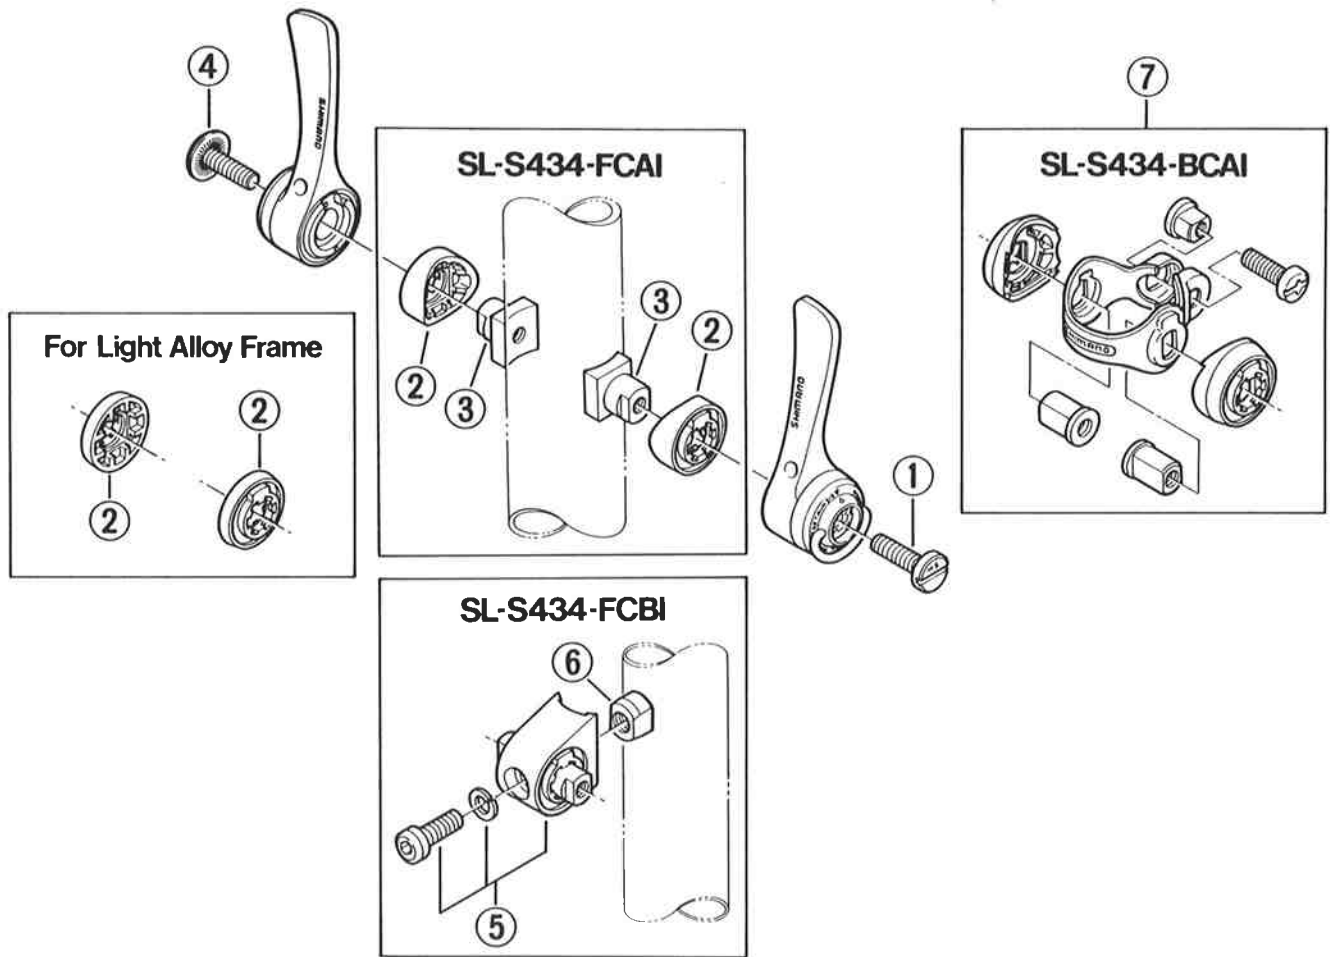

### Shifting Lever (For 6&7-Speed/SIS/M5)

**SL-S434-FCAI** Brazed-on A-Type

**SL-S434-FCBI** Brazed-on B-Type

**SL-S434-BCAI** Band A-Type

	Q'TY	ITEM NO.	PART NO.	DESCRIPTION
		1	65A 1200	Lever Fixing Bolt (M5x18) for Rear
		2	643 3810-1	Lever Boss Cover for SL-S434-FCAI
			643 4300	Lever Boss Cover for Light Alloy Frame
		3	680 0900	Brazed-on Boss for SL-S434-FCAI
		4	65A 2400	Lever Fixing Bolt (M5x16) for Front
		5	643 9807	Housing Unit (Bolt Size: M5x17) for SL-S434-FCBI
		6	681 6200	Brazed-on Boss for SL-S434-FCBI
		7	643 9809	Clamp Band Unit (Bolt Size: M5x16) for SL-S434-BCAI