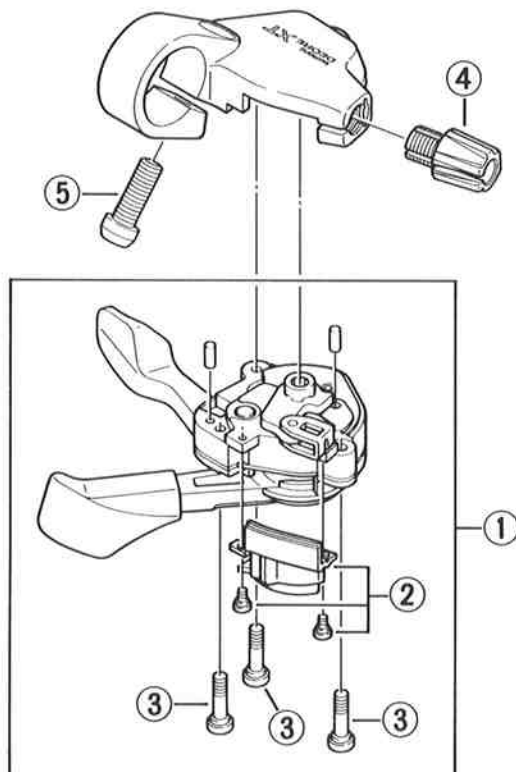

## DEORE XT Rapidfire SL Lever SL-M739

For Left Hand

For Right Hand

Q'TY	ITEM NO.	SHIMANO CODE NO.	DESCRIPTION
	1	6BA 9801	R.H. Shifting Lever Unit
		6BA 9802	L.H. Shifting Lever Unit
	2	6AR 9807	R.H. Wire Hook Cover & Screws
		6AR 9808	L.H. Wire Hook Cover & Screws
	3	6AR 4200	Shifting Lever Unit Fixing Bolt
	4	6AM 3300	Cable Adjusting Bolt
	5	6AS 5000	Clamp Bolt (M6 × 17)