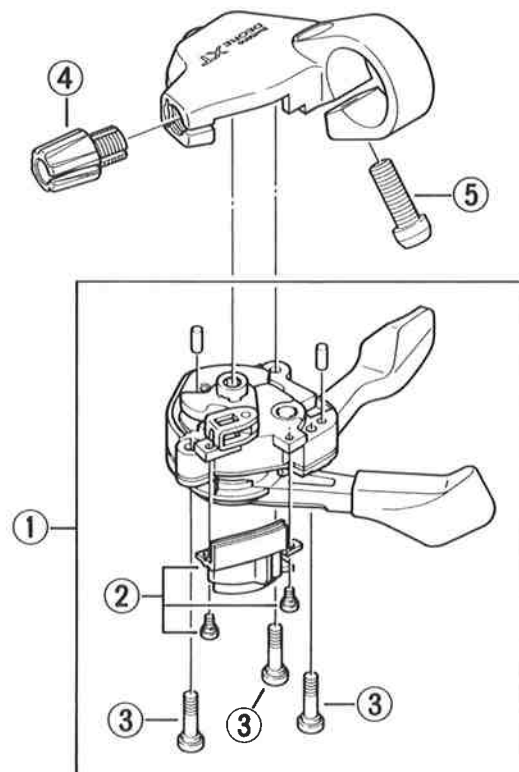

## DEORE XT Rapidfire SL Lever SL-M739

For Left Hand

For Right Hand

Q'TY	ITEM NO.	SHIMANO CODE NO.	DESCRIPTION
	1	6BA 9801	R.H. Shifting Lever Unit
		6BA 9802	L.H. Shifting Lever Unit
	2	6AR 9807	R.H. Wire Hook Cover & Screws
		6AR 9808	L.H. Wire Hook Cover & Screws
	3	6AR 4200	Shifting Lever Unit Fixing Bolt
	4	6AM 3300	Cable Adjusting Bolt
	5	6AS 5000	Clamp Bolt (M6 × 17)