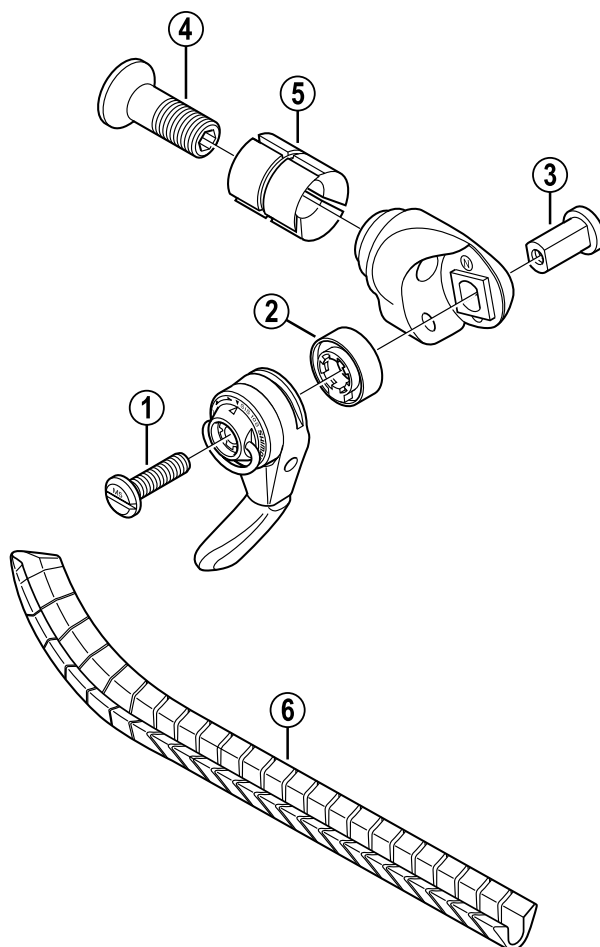

DURA-ACE Bar End Shifting Lever

SL-BS78 10-Speed

For Front Lever

For Rear Lever

Q'TY	ITEM NO.	SHIMANO CODE NO.	DESCRIPTION
	1	Y-643 33300	Lever Fixing Screw (M5 x 19) for Rear
		Y-65A 24000	Lever Fixing Screw (M5 x 16) for Front
	2	Y-6J6 01000	Lever Boss Cover for Rear
		Y-643 43010	Lever Boss Cover for Front
	3	Y-67B 03000	Lever Axle
	4	Y-628 06000	Body Fixing Bolt
	5	Y-628 90010	Segment Unit
	6	Y-86B 22000	Outer Cable Guide