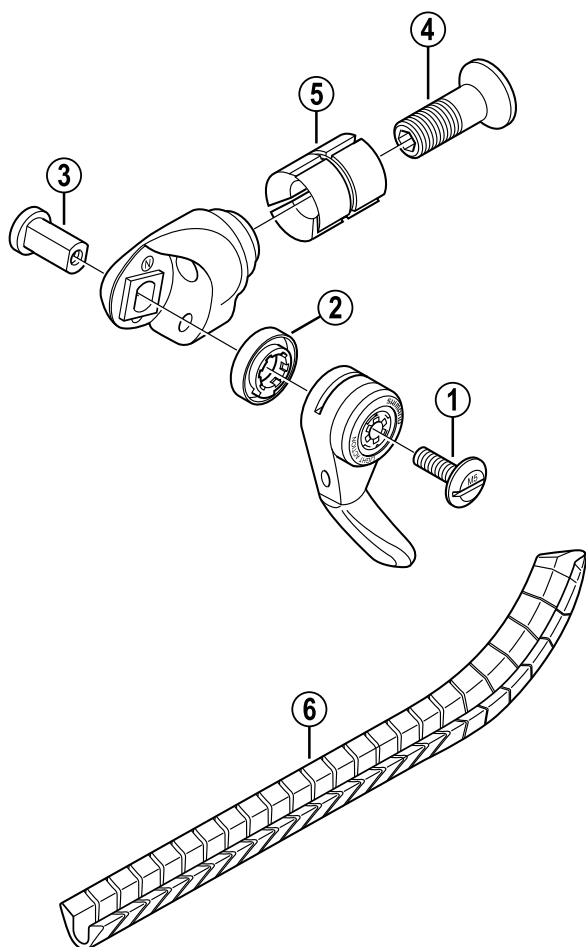

DURA-ACE Bar End Shifting Lever

SL-BS78 10-Speed

For Front Lever

For Rear Lever

Q'TY	ITEM NO.	SHIMANO CODE NO.	DESCRIPTION
	1	Y-643 33300	Lever Fixing Screw (M5 x 19) for Rear
		Y-65A 24000	Lever Fixing Screw (M5 x 16) for Front
	2	Y-6J6 01000	Lever Boss Cover for Rear
		Y-643 43010	Lever Boss Cover for Front
	3	Y-67B 03000	Lever Axle
	4	Y-628 06000	Body Fixing Bolt
	5	Y-628 90010	Segment Unit
	6	Y-86B 22000	Outer Cable Guide