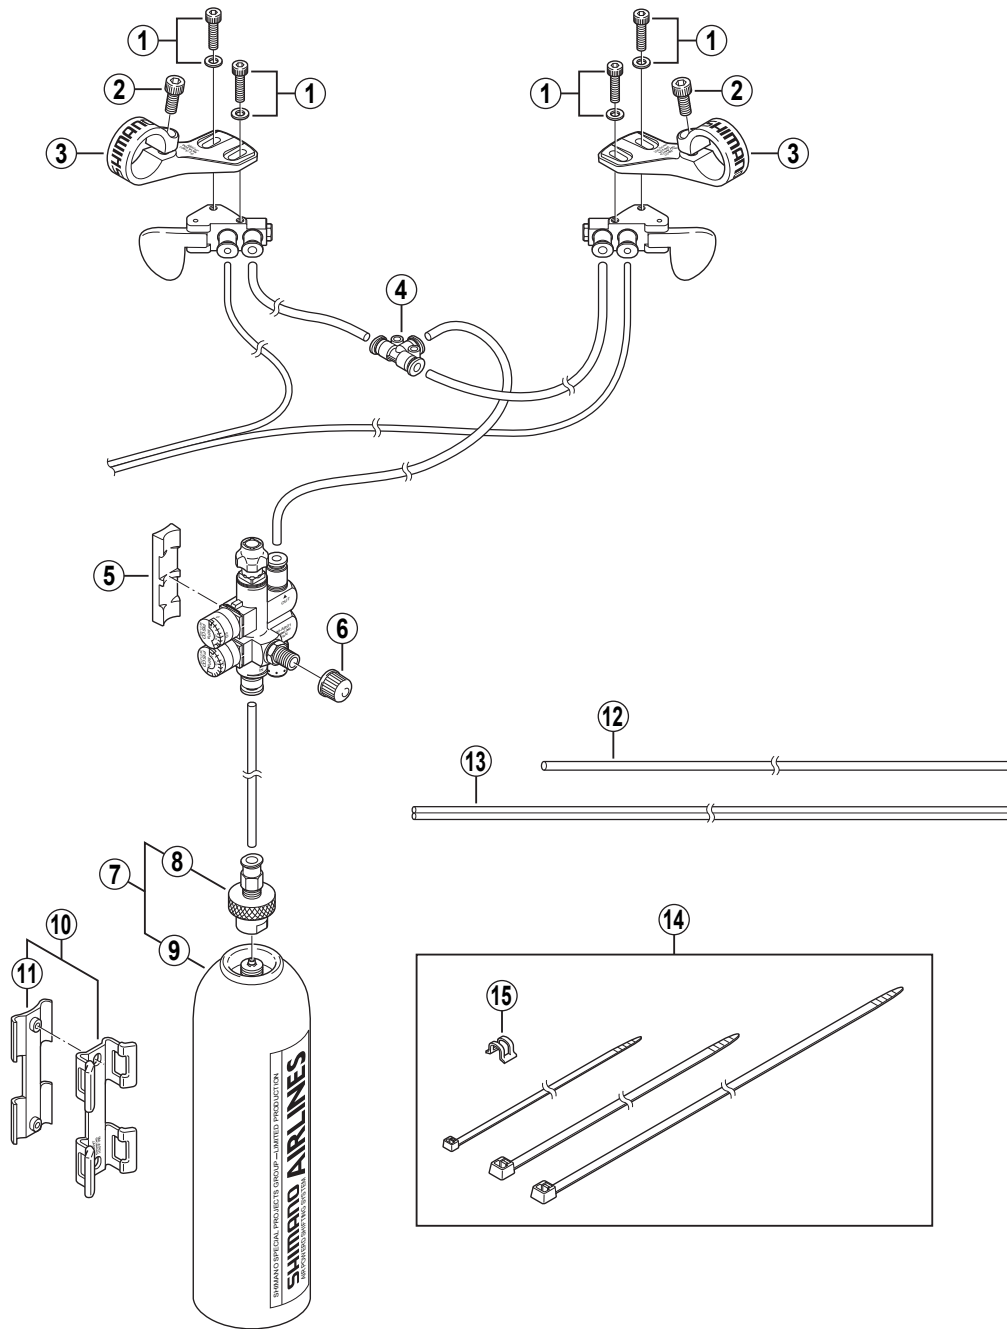

SHIMANO AIRLINES Shifting Lever

SL-AR01 7-Speed

SM-AR01 Regulator / Tank

Q'TY	ITEM NO.	SHIMANO CODE NO.	DESCRIPTION
	1	Y-6C2 98010	Lever Unit Fixing Bolt (M4 x 16) & Washer
	2	Y-6C2 42000	Bracket Fixing Bolt (M5 x 12)
	3	Y-6C2 03000	R.H. Bracket
	3	Y-6C2 53000	L.H. Bracket
	4	Y-6C2 39000	Junction
	5	Y-77Z 23000	Regulator Mounting Pad
	6	Y-77Z 15000	Valve Cap
	* 7	Y-77Z 98020	Tank Unit
	* 8	Y-77Z 98030	Tank Adapter Unit
	* 9	Y-77Z 17000	Tank (500 cc)
	10	Y-77Z 98010	Tank Bracket & Mounting Pad
	11	Y-77Z 29000	Tank Bracket Mounting Pad
	12	Y-6C2 36000	Single Tube (φ4 x 2000 mm)
	13	Y-6C2 35000	Double Tube (φ8 x 4000 mm)
	14	Y-6C2 98020	Clip (10 pcs.) & Lock Tie (202 mm x 20 pcs. / 250 mm x 6 pcs. / 383 mm x 6 pcs.)
	15	Y-6C2 98030	Clip (10 pcs.)