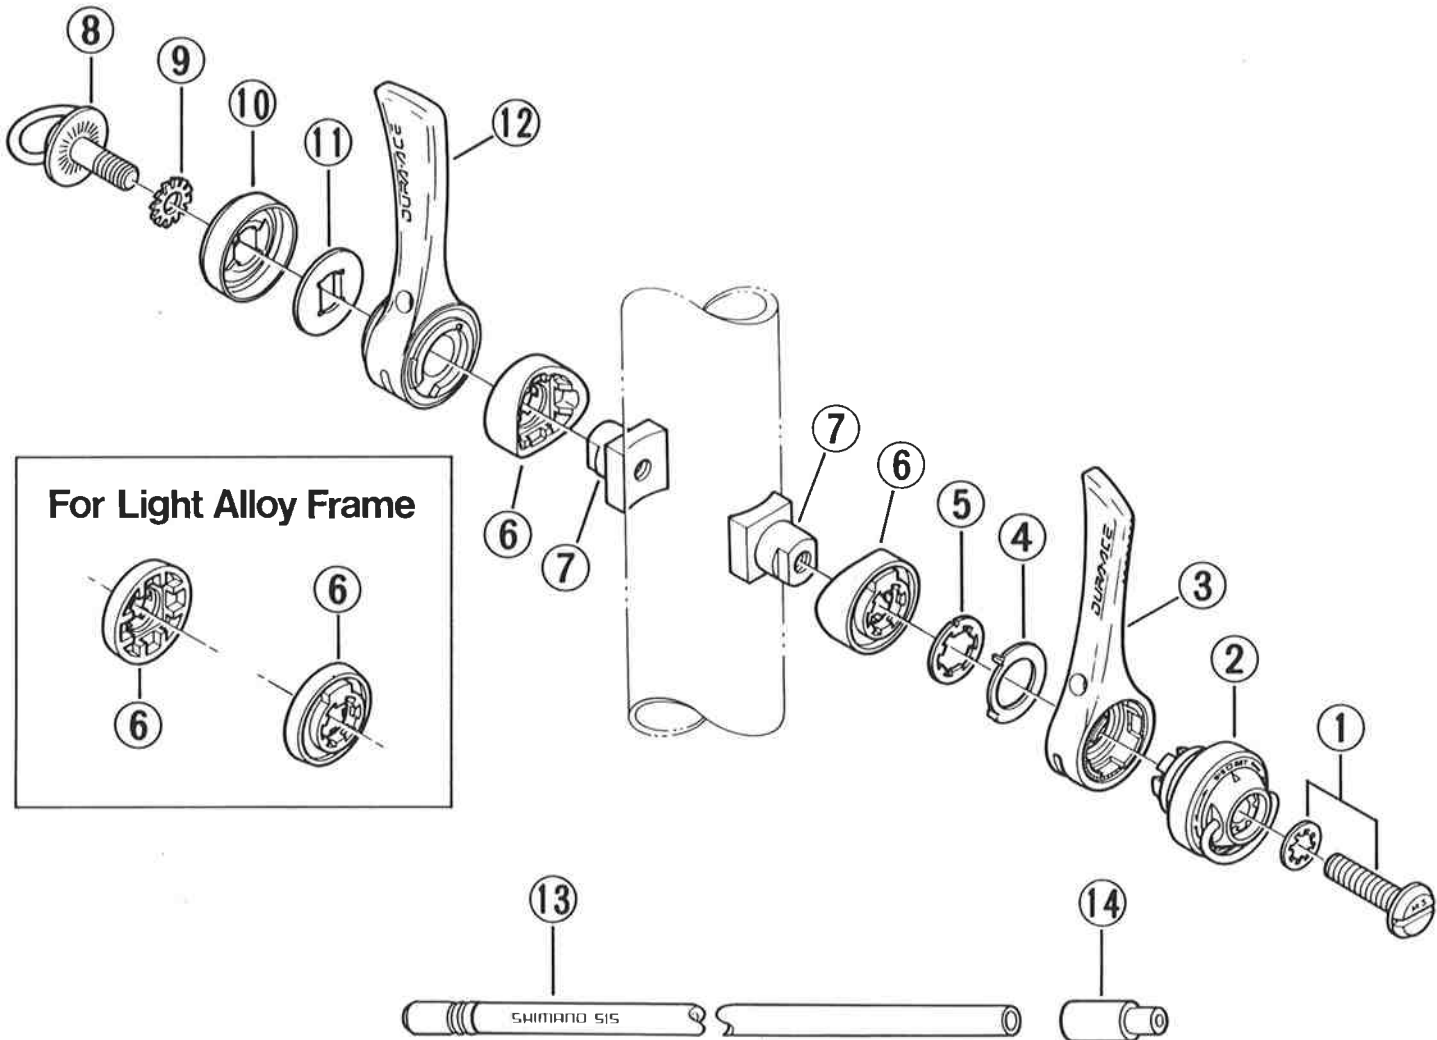

SL-7401-7FCAI DURA-ACE Shifting Lever Brazed-on A-Type / 7-Speed / SIS / M5

ITEM NO.	PART NO.	DESCRIPTION	Q'TY
1	643 3330	Lever Fixing Bolt (M5x19) for Rear	
2	643 4410	Teethed Washer for Rear	
3	680 9851	SIS Unit	
4	680 0110	Rear Lever	
5	680 3110	Stopper Washer	
6	680 0710	Spacer for Rear	
7	643 3810-1	Lever Boss Cover	
	643 4300	Lever Boss Cover for Light Alloy Frame	
8	680 0900	Brazed-on Boss	
9	680 9854	Lever Fixing Bolt (M5x14.5) for Front	
10	623 7400	Teethed Washer for Front	
11	680 6400	Friction Cap	
12	640 1300	Washer C	
13	680 9853	Front Lever Unit	
14	603 7274-8	SIS Outer Casing (270mm / Gray)	
15	680 4100	Ferrule (Frame Side)	

ITEM NO.	PART NO.	DESCRIPTION	Q'TY
1	680 9856	Lever Fixing Bolt (M5x19) & Teethed Washer for Rear	
2	680 9851	SIS Unit	
3	680 0110	Rear Lever	
4	680 3110	Stopper Washer	
5	680 0710	Spacer for Rear	
6	643 3810-1	Lever Boss Cover	
	643 4300	Lever Boss Cover for Light Alloy Frame	
7	680 0900	Brazed-on Boss	
8	680 9854	Lever Fixing Bolt (M5x14.5) for Front	
9	623 7400	Teethed Washer for Front	
10	680 6400	Friction Cap	
11	640 1300	Washer C	
12	680 9853	Front Lever Unit	
13	603 7274-8	SIS Outer Casing (270mm / Gray)	
14	680 4100	Ferrule (Frame Side)	