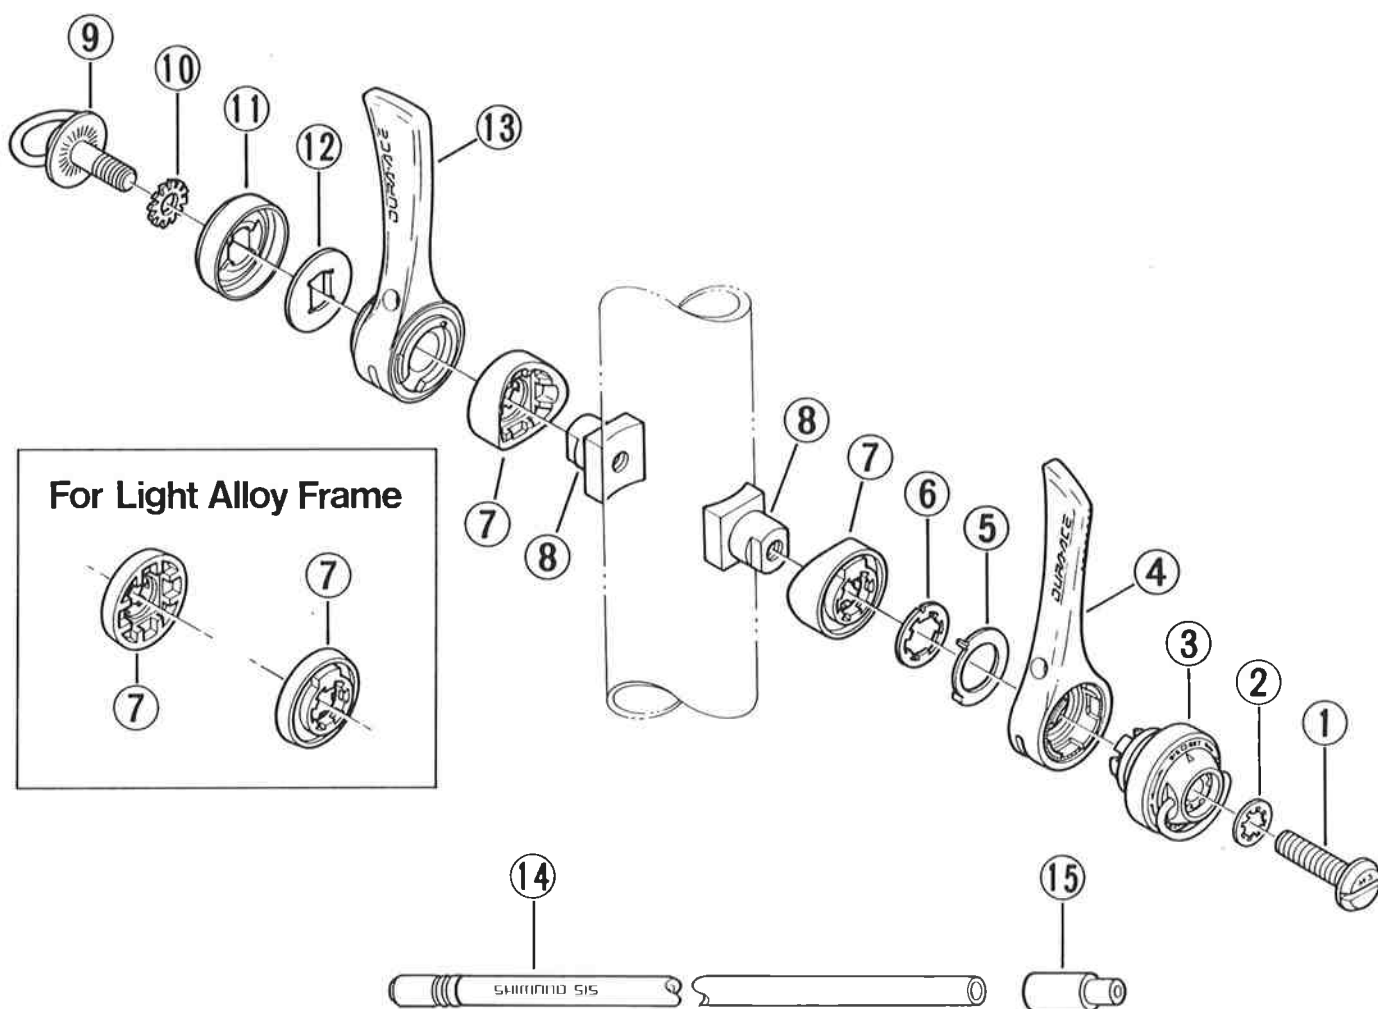

SL-7401-7FCAI DURA-ACE Shifting Lever Brazed-on A-Type / 7-Speed / SIS / M5

ITEM NO.	PART NO.	DESCRIPTION	Q'TY
1	643 3330	Lever Fixing Bolt (M5x19) for Rear	
2	643 4410	Teethed Washer for Rear	
3	680 9851	SIS Unit	
4	680 0110	Rear Lever	
5	680 3110	Stopper Washer	
6	680 0710	Spacer for Rear	
7	643 3810-1	Lever Boss Cover	
	643 4300	Lever Boss Cover for Light Alloy Frame	
8	680 0900	Brazed-on Boss	
9	680 9854	Lever Fixing Bolt (M5x14.5) for Front	
10	623 7400	Teethed Washer for Front	
11	680 6400	Friction Cap	
12	640 1300	Washer C	
13	680 9853	Front Lever Unit	
14	603 7274-8	SIS Outer Casing (270mm / Gray)	
15	680 4100	Ferrule (Frame Side)	

ITEM NO.	PART NO.	DESCRIPTION	Q'TY
1	680 9856	Lever Fixing Bolt (M5x19) & Teethed Washer for Rear	
2	680 9851	SIS Unit	
3	680 0110	Rear Lever	
4	680 3110	Stopper Washer	
5	680 0710	Spacer for Rear	
6	643 3810-1	Lever Boss Cover	
	643 4300	Lever Boss Cover for Light Alloy Frame	
7	680 0900	Brazed-on Boss	
8	680 9854	Lever Fixing Bolt (M5x14.5) for Front	
9	623 7400	Teethed Washer for Front	
10	680 6400	Friction Cap	
11	640 1300	Washer C	
12	680 9853	Front Lever Unit	
13	603 7274-8	SIS Outer Casing (270mm / Gray)	
14	680 4100	Ferrule (Frame Side)	