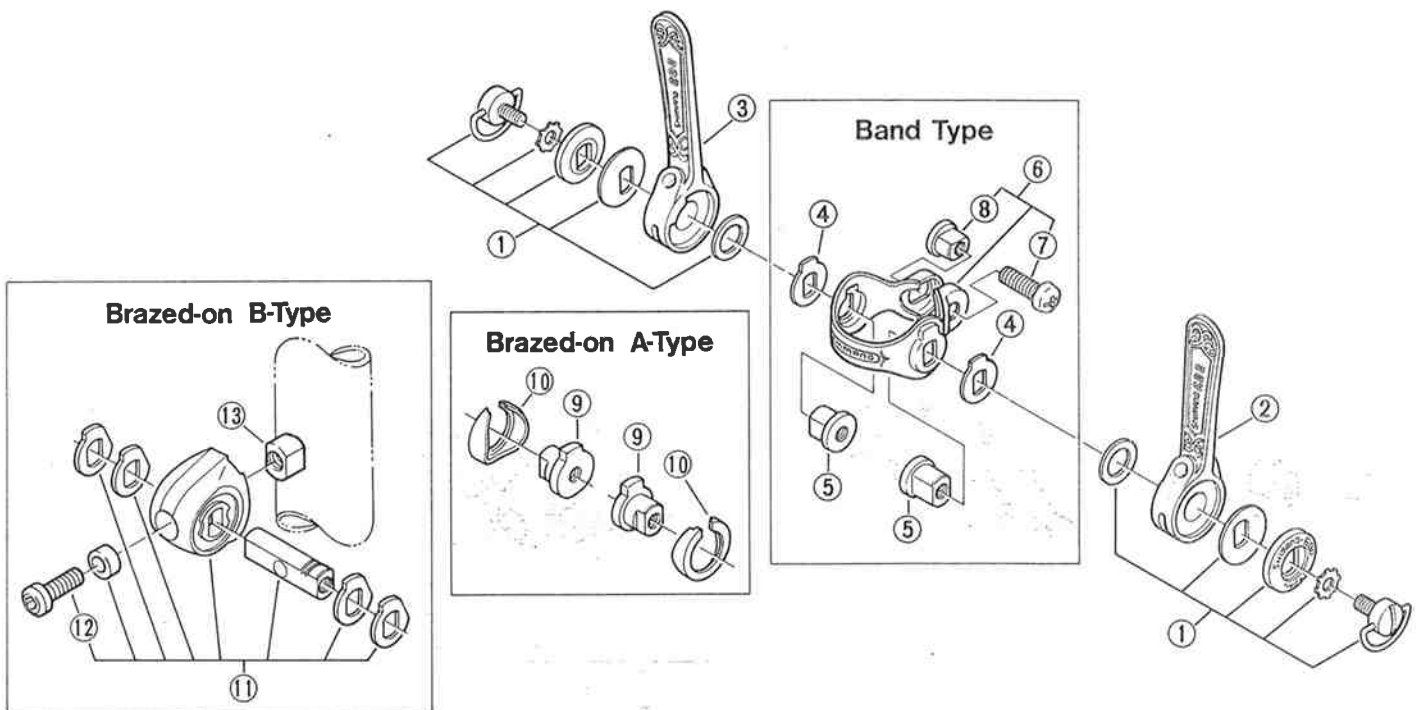

You may photocopy this sheet and use it as an order form.

**SHIMANO**

**Model SL-6200**

Shifting Lever  
SHIMANO 600EX/Band Type

**SL-6210**

Shifting Lever  
SHIMANO 600EX/Brazed-on A-Type

**SL-6220**

Shifting Lever  
SHIMANO 600EX/Brazed-on B-Type

ITEM NO.	PART NO.	DESCRIPTION	Q'TY
* 1	3-682 9804	Shifter Parts	
2	3-682 9002	Rear Lever	
3	3-682 9003	Front Lever	
4	681 4100	Washer A for Band Type	
* 5	681 0800	Lever Axle for Band Type	
6	3-681 9801	Clamp Band Unit for Band Type	
7	681 1500	Clamp Screw for Band Type	
8	681 3800	Clamp Nut for Band Type	
9	681 4500	Brazed-on Axle for A-Type	
10	681 4600	Brazed-on Axle Cover for A-Type	
*11	3-681 9802	Housing Unit for Brazed-on B-Type	
12	681 6400	Housing Fixing Bolt for Brazed-on B-Type	
13	681 6200	Brazed-on Axle for B-Type	