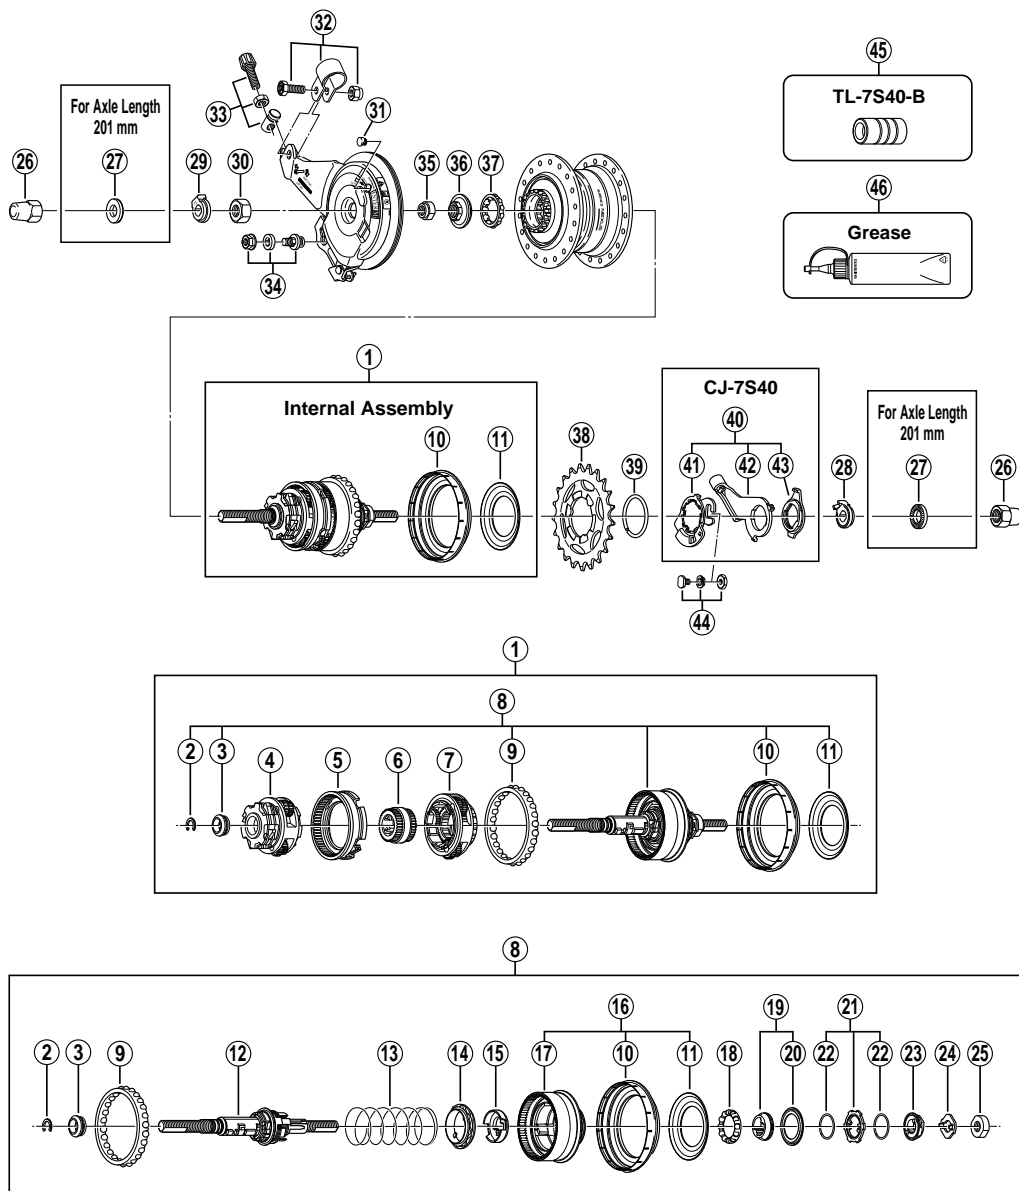

Spare parts list for after market.

SHIMANO®

SHIMANO NEXUS 7-SPEED HUB w/Hi-Power Roller Brake SG-7R45 Inter-7 Hub BR-IM41-R Inter-M Brake

Q'TY	ITEM NO.	SHIMANO CODE NO.	DESCRIPTION
	1	Y-34L 98010	Internal Assembly (Axle Length 182 mm)
		Y-34L 98020	Internal Assembly (Axle Length 201 mm)
	2	Y-308 07000	Stop Ring for Carrier Guide 2
	3	Y-33E 03000	Carrier Guide 2
	4	Y-33E 98070	Carrier Unit 2
	5	Y-308 98040	Ring Gear Unit 2
	6	Y-33F 98060	Sun Gear Unit 2 & 3
	7	Y-330 98060	Carrier Unit 1
	8	Y-34L 98030	Carrier guide 2 / Axle & Driver Unit (Axle Length 182 mm)
		Y-34L 98040	Carrier guide 2 / Axle & Driver Unit (Axle Length 201 mm)
	9	Y-330 91800	Ball Retainer M (3/16" x 26)
	10	Y-33Z 25000	Right Hand Dust Cap B
	11	Y-33Z 26000	Right Hand Dust Cap C
	12	Y-34L 98050	Axle Unit (Axle Length 182 mm)
		Y-34L 98060	Axle Unit (Axle Length 201 mm)
	13	Y-330 24000	Return Spring A
	14	Y-33Z 10000	Gear Shifting Cam
	15	Y-33Z 11000	Feed Cam
	16	Y-308 98110	Driver Unit w/Right Hand Dust Cap B & C
	17	Y-308 98120	Driver Unit
	18	Y-330 91600	Ball Retainer F (3/16" x 12)
	19	Y-33Z 98030	Right Hand Cone w/Seal
	20	Y-33Z 28000	Right Hand Cone Seal
	21	Y-33F 98040	Driver Plate w/Seal
	22	Y-330 12000	Driver Plate Seal
	23	Y-33E 98120	Lock Washer
	24	Y-33Z 08000	Stop Washer
	25	Y-308 03020	Right Hand Lock Nut (6 mm)
	26	Y-314 14010	Cap Nut (3/8")
	27	Y-220 06040	Washer (3.2 mm) for Axle Length 201 mm
		Y-33Z 20500	Non-turn Washer 5R (Yellow)
	28	Y-33M 39600	Non-turn Washer 6R (Silver)
		Y-33M 39700	Non-turn Washer 7R (Black)
		Y-33M 39510	Non-turn Washer 5L (Brown)
		Y-33M 39610	Non-turn Washer 6L (White)
		Y-33M 39710	Non-turn Washer 7L (Gray)
	30	Y-75V 13000	Brake Unit Fixing Nut (8.2 mm)
	31	Y-75V 16010	Grease Hole Cap
	32	Y-33F 98090	Brake Arm Clip Unit (5/8")
		Y-33F 98100	Brake Arm Clip Unit (3/4")
	33	Y-75P 98030	Brake Cable Adjusting Bolt Unit
	34	Y-75P 98050	Inner Cable Fixing Bolt Unit
	35	Y-31Z 06020	Lock Nut for Left Hand Cone
	36	Y-308 98070	Left Hand Cone w/Dust Cap
	37	Y-308 98080	Ball Retainer I (3/16" x 11)
		Y-322 03220	Sprocket Wheel 16T (Silver)
		Y-322 03420	Sprocket Wheel 18T (Silver)
		Y-322 03520	Sprocket Wheel 19T (Silver)
		Y-322 03620	Sprocket Wheel 20T (Silver)
		Y-330 60000	Sprocket Wheel 21T (Silver)
		Y-330 60100	Sprocket Wheel 22T (Silver)
	39	Y-321 20010	Snap Ring C
	40	Y-74Y 98010	CJ-7S40 Cassette Joint Unit
	41	Y-74Y 02000	Cassette Joint Pulley
	42	Y-74Y 98020	Cassette Joint Bracket
	43	Y-33Z 98020	Cassette Joint Fixing Ring
	44	Y-74Y 98030	Inner Cable Fixing Bolt Unit for CJ-7S40
	45	Y-308 89000	TL-7S40-B Right Hand Cone Tool
		Y-041 20600	Internal Hub Grease (Net. 100g)
		Y-041 20400	Roller Brake Grease (Net. 100g)