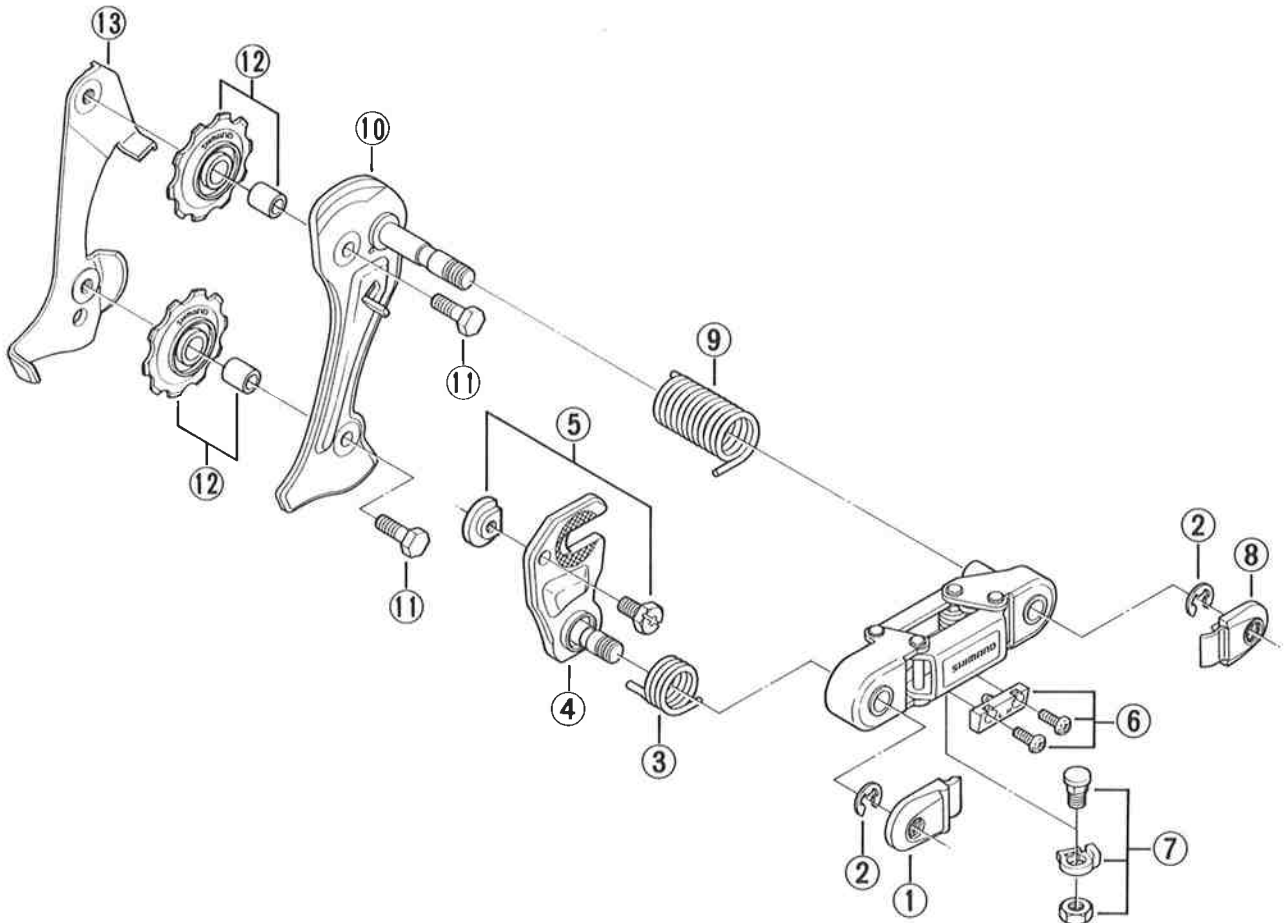

TOURNEY Rear Derailleur RD-TY05-GS Long Cage

Q'TY	ITEM NO.	PART NO.	DESCRIPTION
	1	54H 1100	B-Axle Cap
	2	54H 2200	Stop Ring (φ 5 mm)
	3	54H 1200	B-Tension Spring
	4	54H 9801	Adapter w/Mounting Shaft
	5	54H 9802	Adapter Screw (M5 x 9.7) & Nut
	6	54H 9803	Stroke Adjusting Screws (M4 x 9.5) & Plate
	7	54N 9802	Cable Fixing Bolt Unit
	8	54H 2600	P-Axle Cap
	9	54H 2000	P-Tension Spring
	10	54H 9804	Outer Plate w/Mounting Shaft
	11	54Y 2510	Pulley Bolt (M5 x 14)
	12	54H 9805	Pulley & Bush
	13	54H 0900	Inner Plate