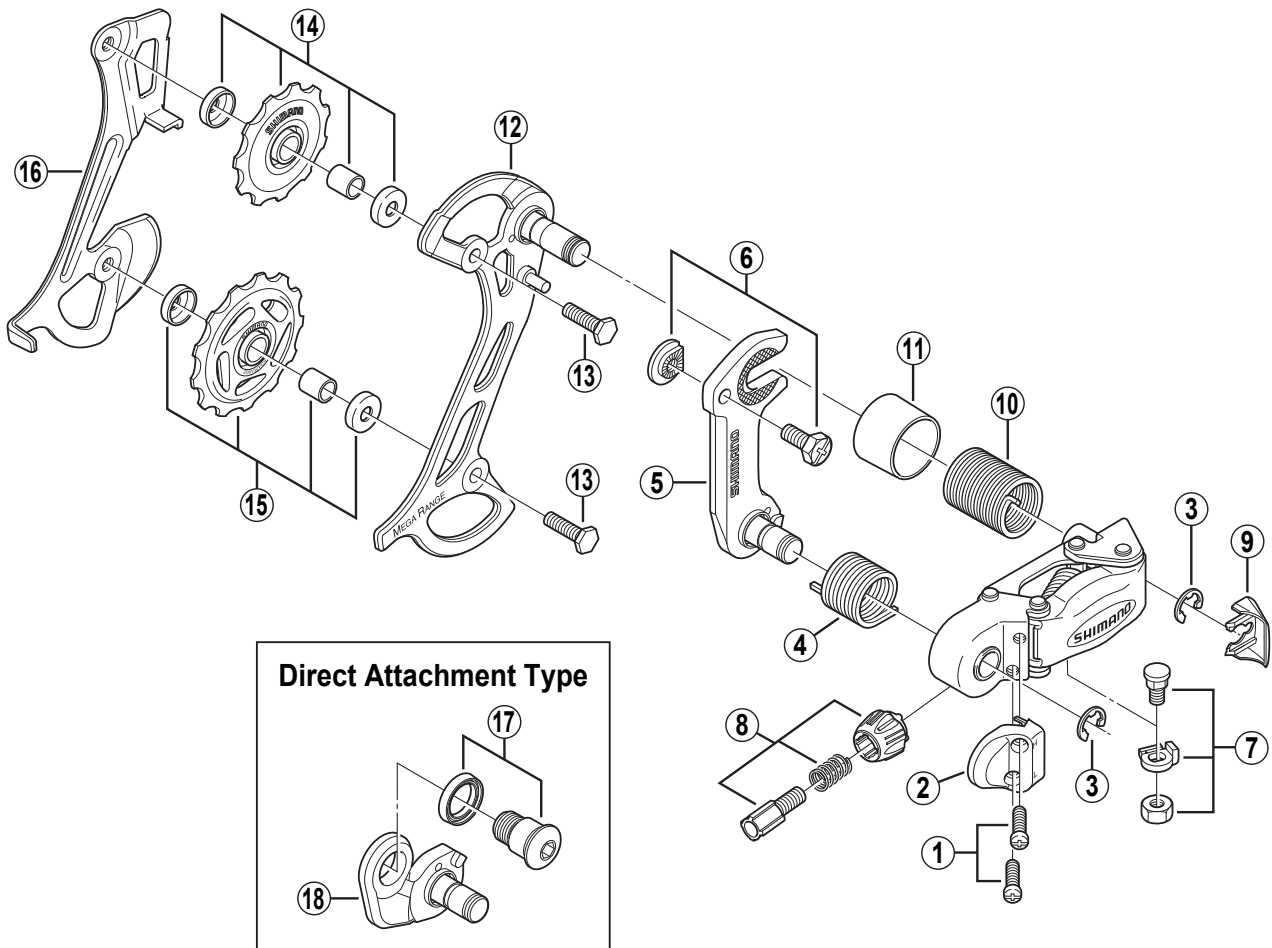

SHIMANO TOURNEY Rear Derailleur

RD-MR40-6 For 6-Speed

RD-MR40-7 For 7-Speed

Direct Attachment Type

Q'TY	ITEM NO.	SHIMANO CODE NO.	DESCRIPTION
	1	517 9802	Stroke Adjusting Screws (M4 x 14.5) 2 pcs.
	2	54L 1200	B-Axle Cap
	3	521 3001	Stop Ring (φ6 mm)
	4	54B 1500	B-Tension Spring
	5	54B 9801	Adapter w/Mounting Shaft
	6	54M 9803	Adapter Screw (M5 x 11.5) & Nut
	7	54N 9802	Cable Fixing Bolt Unit
	8	54N 9803	Cable Adjusting Bolt Unit
	9	54L 2800	P-Axle Cap
	10	54B 1600	P-Tension Spring
	11	54L 2700	P-Tension Spring Cover
	12	54B 9802	Outer Plate w/Mounting Shaft
	13	524 7200	Pulley Bolt (M5 x 15.4)
	14	54B 9803	Guide Pulley Unit
	15	54B 9804	Tension Pulley Unit
	16	54B 1000	Inner Plate
	17	54Z 9808	B-Axle & Spacer (Direct Attachment Type)
	18	54B 9805	Adapter w/Mounting Shaft (Direct Attachment Type)