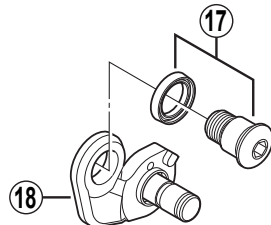

SHIMANO TOURNEY Rear Derailleur

RD-MR40-6 For 6-Speed

RD-MR40-7 For 7-Speed

Direct Attachment Type

Q'TY	ITEM NO.	SHIMANO CODE NO.	DESCRIPTION
	1	517 9802	Stroke Adjusting Screws (M4 x 14.5) 2 pcs.
	2	54L 1200	B-Axle Cap
	3	521 3001	Stop Ring (φ6 mm)
	4	54B 1500	B-Tension Spring
	5	54B 9801	Adapter w/Mounting Shaft
	6	54M 9803	Adapter Screw (M5 x 11.5) & Nut
	7	54N 9802	Cable Fixing Bolt Unit
	8	54N 9803	Cable Adjusting Bolt Unit
	9	54L 2800	P-Axle Cap
	10	54B 1600	P-Tension Spring
	11	54L 2700	P-Tension Spring Cover
	12	54B 9802	Outer Plate w/Mounting Shaft
	13	524 7200	Pulley Bolt (M5 x 15.4)
	14	54B 9803	Guide Pulley Unit
	15	54B 9804	Tension Pulley Unit
	16	54B 1000	Inner Plate
	17	54Z 9808	B-Axle & Spacer (Direct Attachment Type)
	18	54B 9805	Adapter w/Mounting Shaft (Direct Attachment Type)