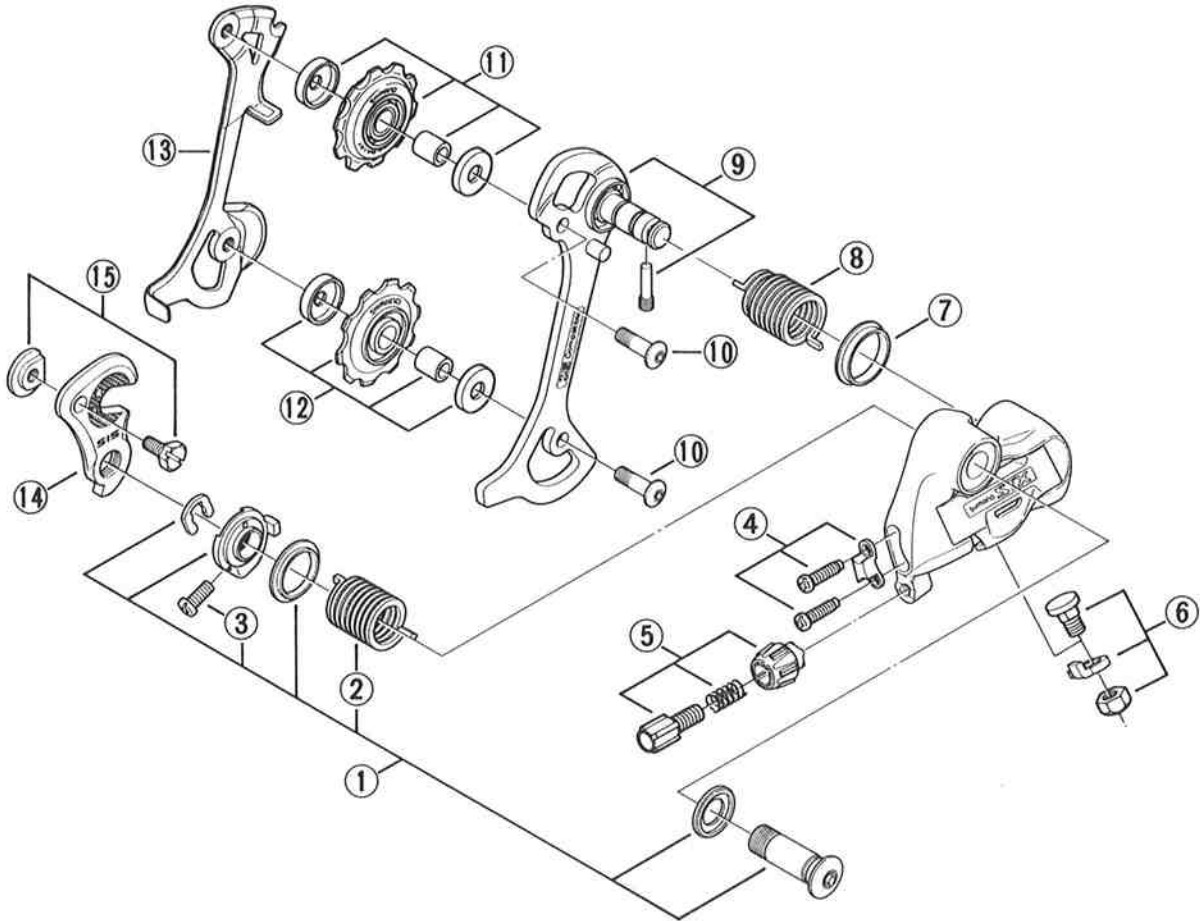

SHIMANO STX Rear Derailleur (7-Speed) **RD-MC32-SGS** Super Long Cage

	Q'TY	ITEM NO.	PART NO.	DESCRIPTION	WEIGHT / PACK (g)	Q'TY / PACK
		1	5TC 9801	B-Axle Assembly	40	1
		2	5UF 1300	B-Tension Spring	98	10
		3	556 2503	B-Tension Adjusting Screw (M4 x 12)	14	10
		4	5UD 9804	Stroke Adjusting Screws (M4 x 14.5) & Plate	34	10
		5	52A 9801	Cable Adjusting Bolt Unit	48	10
		6	5UF 9802	Cable Fixing Bolt Unit	64	10
		7	5UC 1400	P-Seal Ring	6	10
		8	5UF 1400	P-Tension Spring	104	10
		9	5TC 9802	Outer Plate Assembly	82	1
		10	569 5470	Pulley Bolt (M5 x 16.1)	32	10
		11	5UF 9805	Guide Pulley Unit	124	10
		12	5UF 9806	Tension Pulley Unit	92	10
		13	5TA 1010	Inner Plate	42	1
		* 14	52U 1100	Adapter	268	10
		* 15	5UA 9803	Adapter Screw (M5 x 10.5) & Nut	60	10