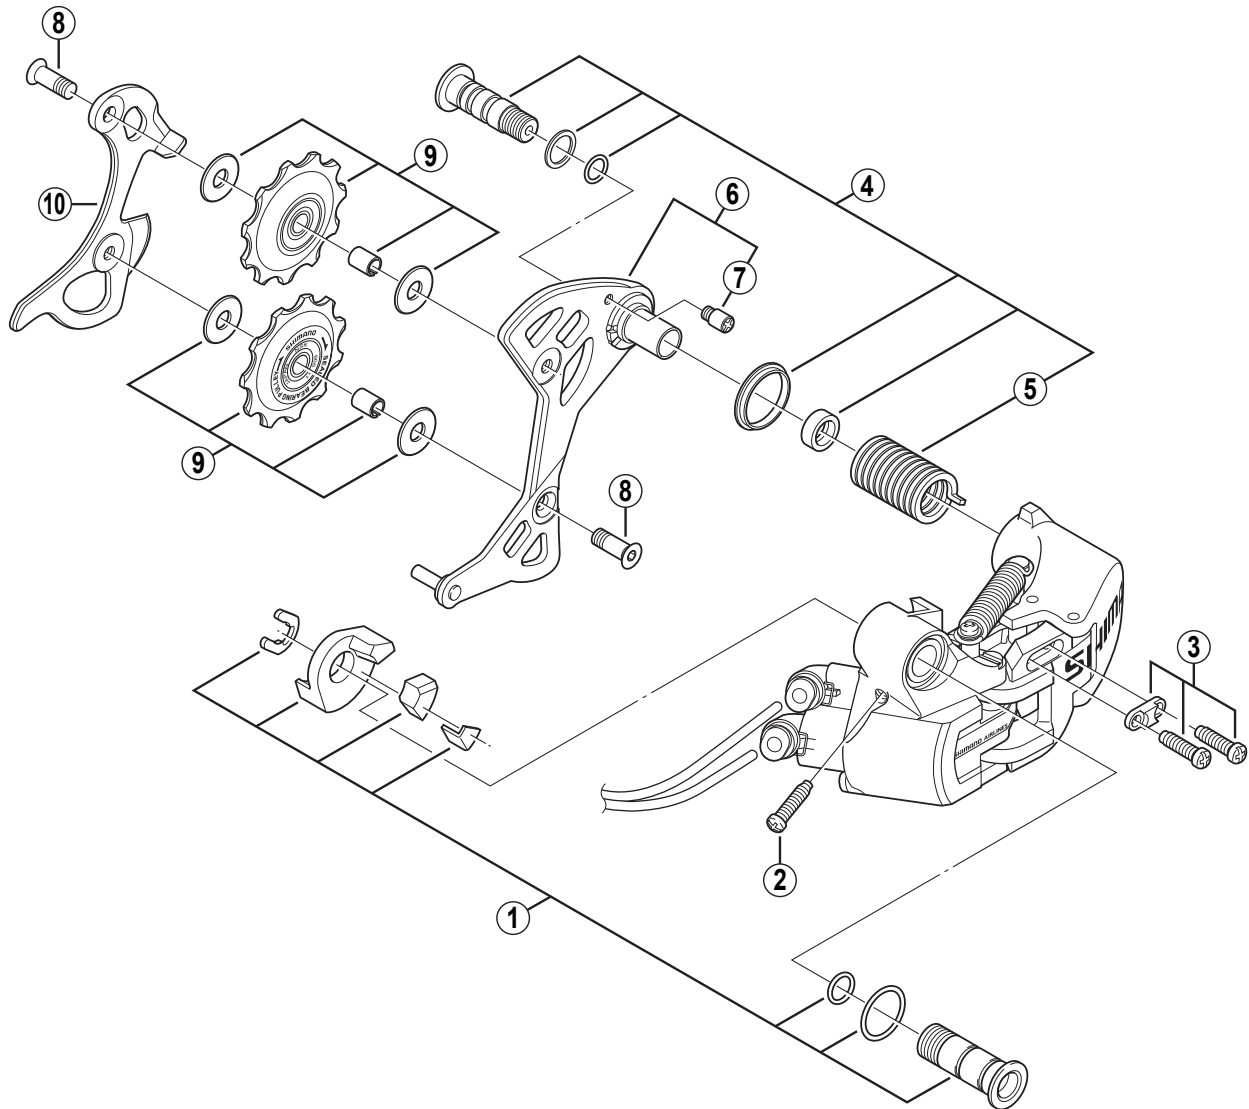

## RD-AR01 7-Speed

Q'TY	ITEM NO.	SHIMANO CODE NO.	DESCRIPTION
	1	Y-5TX98010	B-Axle Assembly
	2	Y-5TX55000	B-Tension Adjusting Screw (M4 x 14.5)
	3	Y-5TX98020	Stroke Adjusting Screws (M4 x 14.5) & Plate
	4	Y-53M98060	Plate Axle Assembly
	5	Y-53M17010	P-Tension Spring
	6	Y-5TX98030	Outer Plate & Plate Stopper Pin
	7	Y-55919100	Plate Stopper Pin
	8	Y-53M24000	Pulley Bolt
	9	Y-53N98090	Pulley Unit
	10	Y-5TX08000	Inner Plate