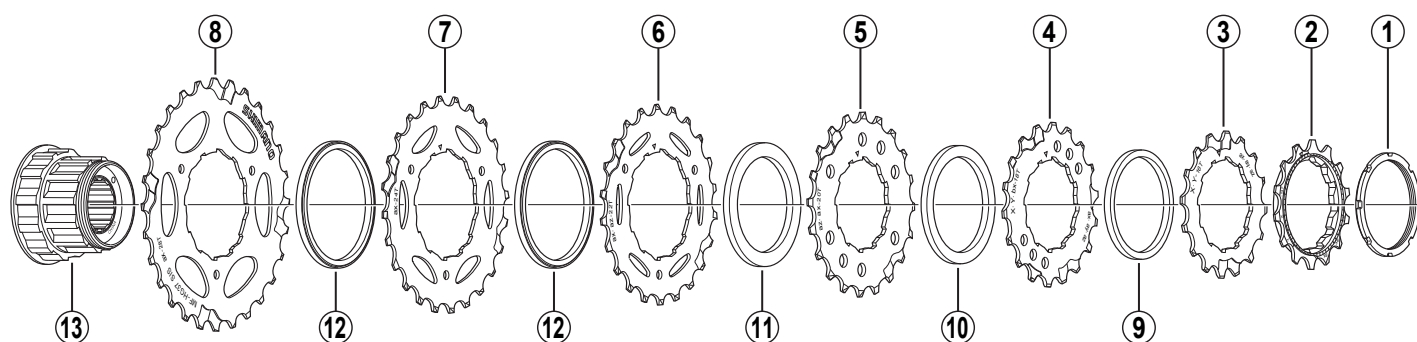

Multiple Freewheel (Silver Gear)  
**MF-HG37** 7-Speed / aX-Group

• aX-group sprocket teeth combination: 14-16-18-20-22-24-28T

Q'TY	ITEM NO.	SHIMANO CODE NO.	DESCRIPTION
	1	Y-12S 04000	Lock Ring (B.C.40)
	2	Y-12R 1424E	Sprocket Wheel 14T (Small Serration / Built in spacer type)
	3	Y-12R 1624E	Sprocket Wheel 16T (Small Serration)
	4	Y-12R 1824E	Sprocket Wheel 18T (Small Serration)
	5	Y-12R 205AE	Sprocket Wheel 20T (Small Serration)
	6	Y-12R 2250E	Sprocket Wheel 22T (Large Serration)
	7	Y-12R 2450E	Sprocket Wheel 24T (Large Serration)
	8	Y-12V 2850E	Sprocket Wheel 28T (Large Serration)
	9	Y-12K 63000	Sprocket Spacer D7 (t=3.30 mm)
	10	Y-12K 62000	Sprocket Spacer C7 (t=3.13 mm)
	11	Y-12K 61000	Sprocket Spacer B7 (t=3.23 mm)
	12	Y-12K 60000	Sprocket Spacer A7 (t=3.33 mm)
	13	Y-12V 98010	Freewheel Body
	14	Y-120 09050	Freewheel Body Removal Tool (TL-FW30)