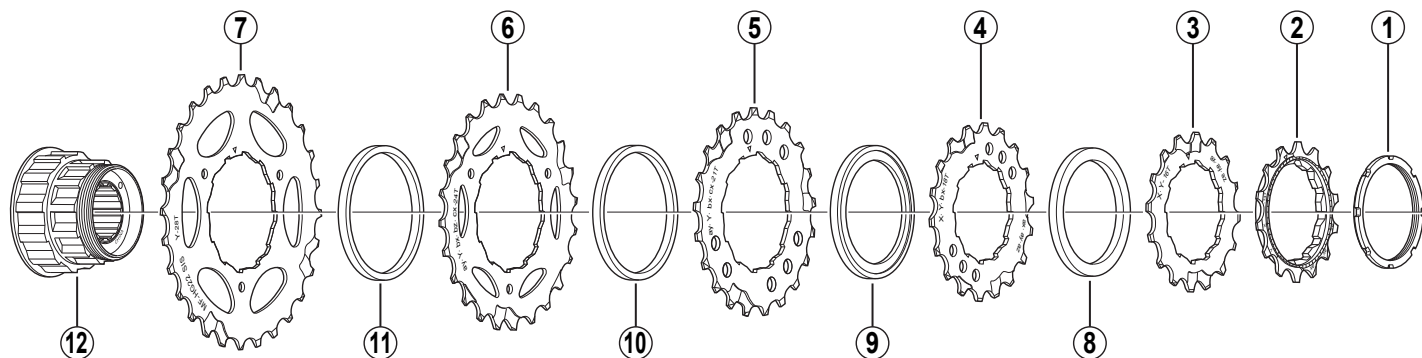

Multiple Freewheel (Silver Gear)
MF-HG22 6-Speed / Y-Group

• Y-group sprocket teeth combination: 14-16-18-21-24-28T

Q'TY	ITEM NO.	SHIMANO CODE NO.	DESCRIPTION
	1	Y-12S 04000	Lock Ring (B.C.40)
	2	Y-12R 1424E	Sprocket Wheel 14T (Small Serration / Built in spacer type)
	3	Y-12R 1624E	Sprocket Wheel 16T (Small Serration)
	4	Y-12R 1824E	Sprocket Wheel 18T (Small Serration)
	5	Y-12R 212FE	Sprocket Wheel 21T (Large Serration)
	6	Y-12R 2425E	Sprocket Wheel 24T (Large Serration)
	7	Y-12S 2825E	Sprocket Wheel 28T (Large Serration)
	8	Y-12R 04000	Sprocket Spacer C-16 (t=3.68 mm)
	9	Y-12R 04110	Sprocket Spacer B-HG (t=3.60 mm)
	10	Y-122 47000	Sprocket Spacer A (t=3.70 mm)
	11	Y-12K 50000	Sprocket Spacer A3 (t=3.90 mm)
	12	Y-12S 98010	Freewheel Body
	13	Y-120 09050	Freewheel Body Removal Tool (TL-FW30)