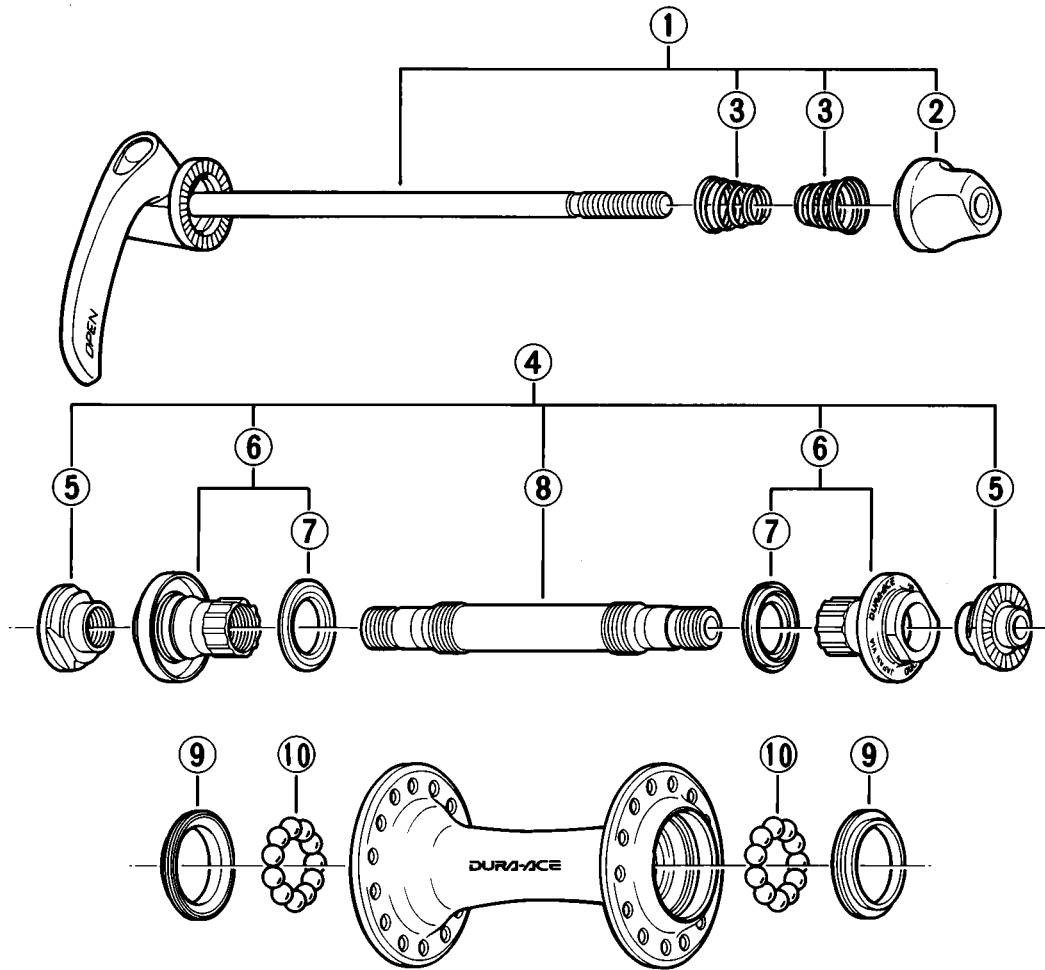

DURA-ACE Front Hub HB-7700

Q'TY	ITEM NO.	SHIMANO CODE NO.	DESCRIPTION
	1	22Z 9010	Complete Quick Release 133 mm (5-1/4")
	2	22Z 9020	Quick Release Nut
	3	233 2100	Volute Spring
	4	22Z 9801	Complete Hub Axle 95.3 mm (3-3/4")
	5	22Z 9802	Lock Nut (M9)
	6	22Z 9803	Cone (M11 x 23.3 mm) w/Dust Cap & Seal Ring
	7	214 0600	Seal Ring
	8	22Z 1100	Hub Axle 95.3 mm (3-3/4")
	9	22Z 0500	Inner Dust Cap
	10	000 9127	Stainless Ball (3/16") 22 pcs.

Over Lock Nut Dimension: 100 mm (3-15/16")

05 Printed in Japan 9610-1653