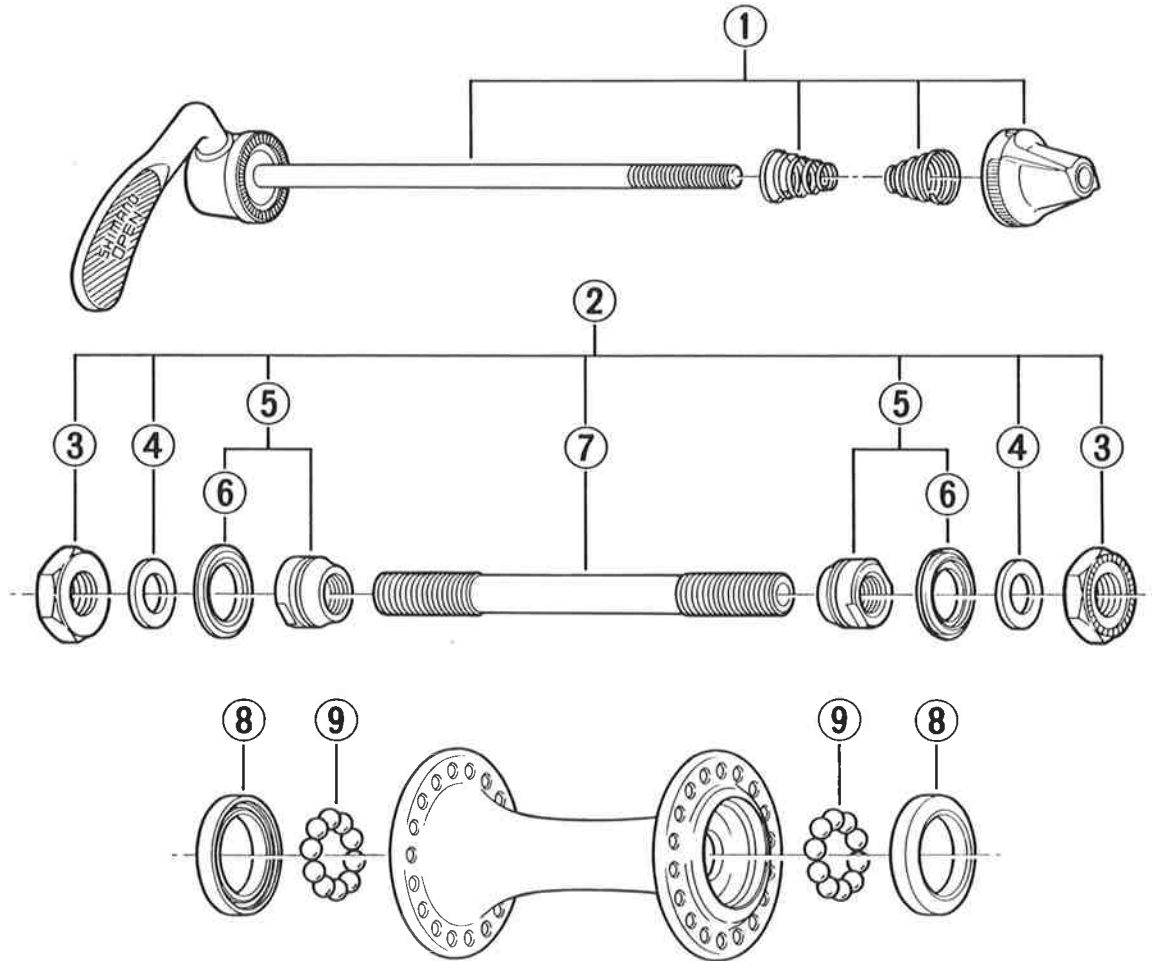

HB-1055-F Front Hub SHIMANO 105

Over Lock Nut Dimension: 100mm

Q'TY	ITEM NO.	PART NO.	DESCRIPTION
	1	233 9801	Complete Quick Release 129mm
	2	338 9802	Complete Hub Axle 108mm
	3	210 0821-1	Lock Nut 3.5mm
	4	301 0700	Washer 1.5mm
	5	214 9802	Cone (M9x10.5mm) & Seal Ring
	6	214 0600	Seal Ring
	7	338 0400	Hub Axle 108mm
	8	22Y 9801	Dust Cap
	9	000 0121	Steel Ball (3/16") 20pcs.

HB-1055-F Front Hub SHIMANO 105

Over Lock Nut Dimension: 100mm(3-15/16")

Q'TY	ITEM NO.	PART NO.	DESCRIPTION
	1	233 9801	Complete Quick Release 129mm(5-3/32")
	2	338 9802	Complete Hub Axle 108mm(4-1/4")
	3	210 0821-1	Lock Nut 3.5mm
	4	301 0700	Washer 1.5mm
	5	214 9802	Cone (M9x10.5mm) & Seal Ring
	6	214 0600	Seal Ring
	7	338 0400	Hub Axle 108mm(4-1/4")
	8	22Y 9801	Dust Cap
	9	—	Steel Ball (3/16") 10pcs.