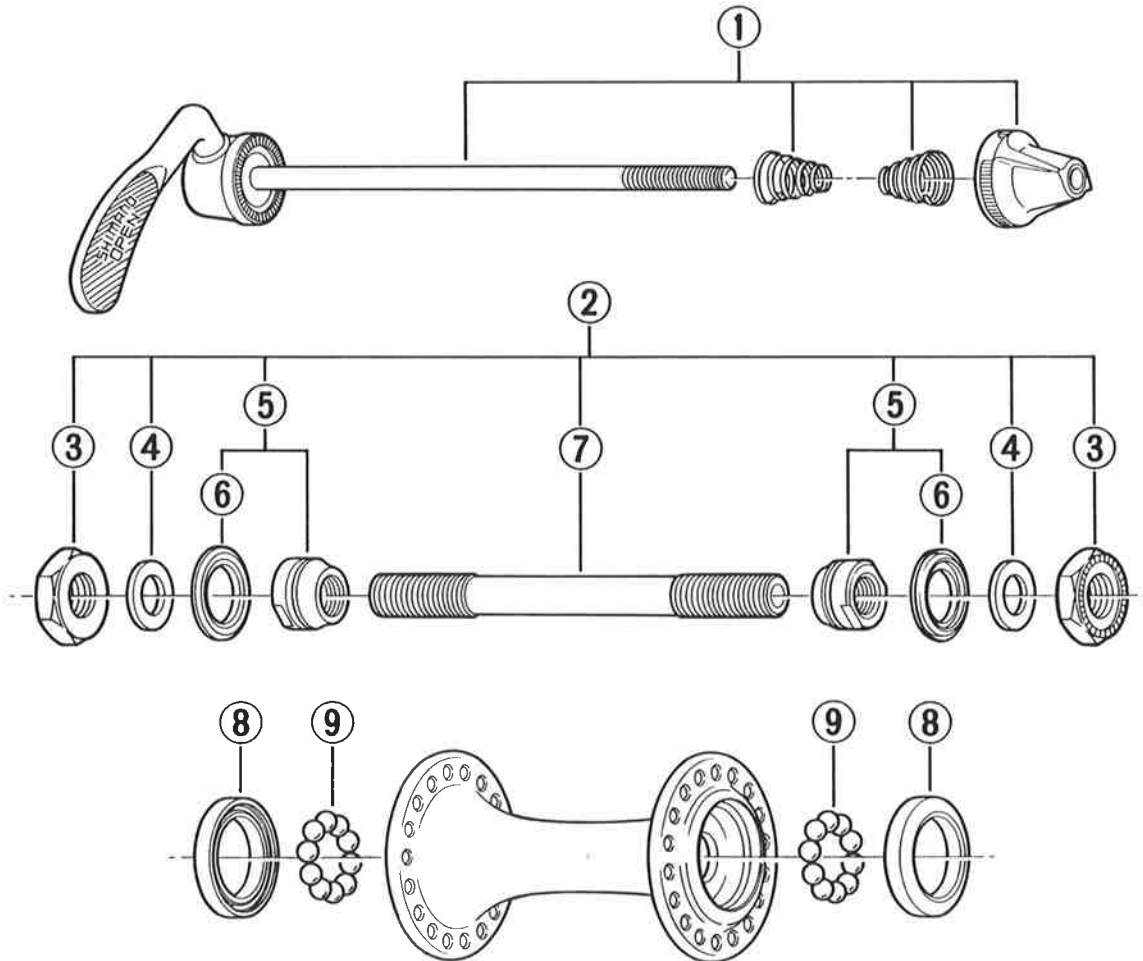

HB-1055-F Front Hub SHIMANO 105

Over Lock Nut Dimension: 100mm

Q'TY	ITEM NO.	PART NO.	DESCRIPTION
	1	233 9801	Complete Quick Release 129mm
	2	338 9802	Complete Hub Axle 108mm
	3	210 0821-1	Lock Nut 3.5mm
	4	301 0700	Washer 1.5mm
	5	214 9802	Cone (M9x10.5mm) & Seal Ring
	6	214 0600	Seal Ring
	7	338 0400	Hub Axle 108mm
	8	22Y 9801	Dust Cap
	9	000 0121	Steel Ball (3/16") 20pcs.

HB-1055-F Front Hub SHIMANO 105

Over Lock Nut Dimension: 100mm(3-15/16")

Q'TY	ITEM NO.	PART NO.	DESCRIPTION
	1	233 9801	Complete Quick Release 129mm(5-3/32")
	2	338 9802	Complete Hub Axle 108mm(4-1/4")
	3	210 0821-1	Lock Nut 3.5mm
	4	301 0700	Washer 1.5mm
	5	214 9802	Cone (M9x10.5mm) & Seal Ring
	6	214 0600	Seal Ring
	7	338 0400	Hub Axle 108mm(4-1/4")
	8	22Y 9801	Dust Cap
	9	—	Steel Ball (3/16") 10pcs.