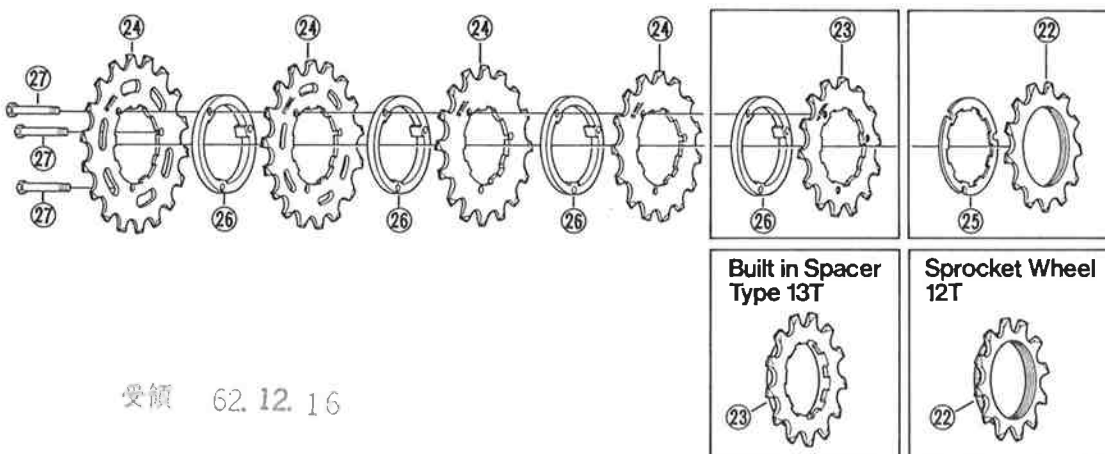

- You may photocopy this sheet and use it as an order form.
- Sie können dieses Blatt kopieren und als Bestellformular verwenden.
- Vous pouvez photocopier cette feuille et l'utiliser comme bon de commande.
- Dit blad kan gecopieerd en als bestelformulier gebruikt worden.
- Potete fotocopiare questo foglio e usarlo come modulo di commissione.

FH-MT60-QR DEORE Freehub
Quick Release Type / 6-Speed / Silver Gear

受領 62.12.16

ITEM NO.	PART NO.	DESCRIPTION	Q'TY
1	3-379 9060	Complete Quick Release 159mm for O.L.126mm	
	3-379 9061	Complete Quick Release 161mm for O.L.130mm	
2	3-205 9050	Nut for Skewer	
3	231 1100	Volute Spring	
4	3-379 9802	Complete Hub Axle 137mm for O.L.126mm	
	3-379 9801	Complete Hub Axle 141mm for O.L.130mm	
5	220 0502-1	Right Hand Lock Nut 3.5mm	
6	220 0431	Right Hand Washer 0.5mm	
7	3-380 9020	Right Hand Axle Spacer (5.5mm) & Seal Ring	
8	377 1000	Seal Ring	
9	375 1600	Right Hand Cone M10x9mm	
10	360 1900-9	Hub Axle 137mm for O.L.126mm	
	360 1910-9	Hub Axle 141mm for O.L.130mm	
11	3-377 9807	Left Hand Cone (M10x15.5mm) & Seal Ring	
12	301 0710	Left Hand Washer 1.5mm	
13	220 0460	Left Hand Axle Spacer 4mm for O.L.130mm	
14	301 0610	Left Hand Washer 2.3mm	
15	220 0501-1	Left Hand Lock Nut 4.5mm	
16	359 0400	Freewheel Body Fixing Bolt	
17	379 0500	Right Hand Dust Cap	
18	000 0131	Steel Ball (1/4") 18pcs.	
19	3-379 9040	Complete Freewheel Body	
20	375 0400	Freewheel Body Dust Cap	
21	379 0600	Left Hand Dust Cap	
*22	104 1212	Sprocket Wheel 12T (B.C.34.6)	
	104 1312-1	Sprocket Wheel 13T (B.C.34.6)	
	104 1412-1	Sprocket Wheel 14T (B.C.34.6)	
	104 1512-1	Sprocket Wheel 15T (B.C.34.6)	
	104 1612-1	Sprocket Wheel 16T (B.C.34.6)	
	104 1712	Sprocket Wheel 17T (B.C.34.6)	
*23	104 1812	Sprocket Wheel 18T (B.C.34.6)	
	104 1322	Sprocket Wheel 13T (Built in Spacer Type)	
	104 1422	Sprocket Wheel 14T	
	104 1522	Sprocket Wheel 15T	
	104 1622	Sprocket Wheel 16T	
	104 1722	Sprocket Wheel 17T	
*24	104 1822	Sprocket Wheel 18T	
	104 1532	Sprocket Wheel 15T	
	104 1632	Sprocket Wheel 16T	
	104 1732	Sprocket Wheel 17T	
	104 1832	Sprocket Wheel 18T	
	104 1932	Sprocket Wheel 19T	
	104 2032	Sprocket Wheel 20T	
	104 2132	Sprocket Wheel 21T	
	104 2242	Sprocket Wheel 22T	
	104 2342	Sprocket Wheel 23T	
	104 2442	Sprocket Wheel 24T	
	104 2542	Sprocket Wheel 25T	
	104 2642	Sprocket Wheel 26T	
	104 2842	Sprocket Wheel 28T	
104 3032	Sprocket Wheel 30T		
104 3232	Sprocket Wheel 32T		
104 3432	Sprocket Wheel 34T		
*25	357 5800	Sprocket Spacer A	
*26	104 4100	Sprocket Spacer B	
*27	357 6001	Sprocket Fixing Bolt