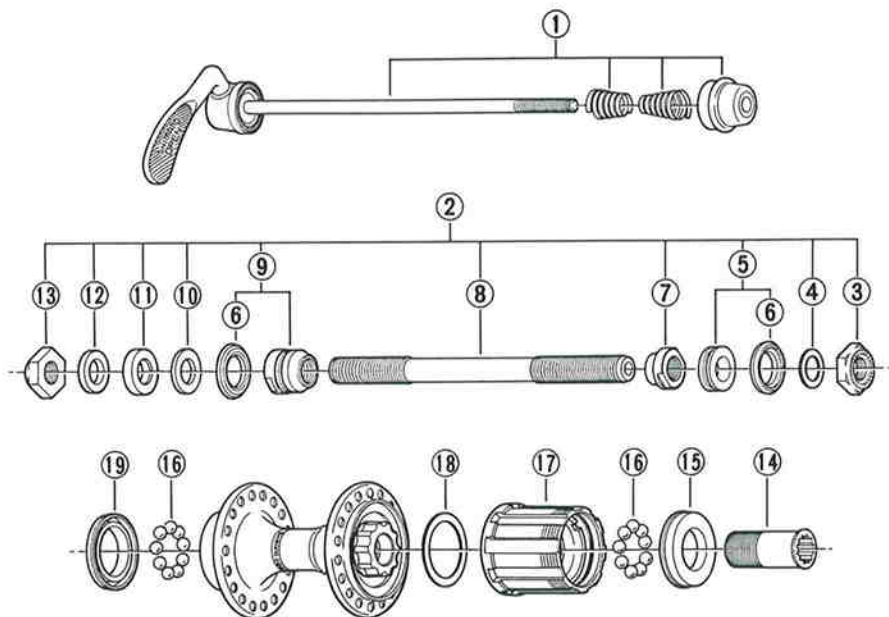

You may photocopy this sheet and use it as an order form.

FH-MT60-QR DEORE Freehub / 6-Speed
Quick Release Type

Over Lock Nut Dimension: 130mm(5-1/8")

CS-1000 Cassette Sprocket
6-Speed / Silver Gear

ITEM NO.	PART NO.	DESCRIPTION	Q'TY
1	379 9061	Complete Quick Release 161mm(6-11/32")	
2	379 9801	Complete Hub Axle 141mm(5-9/16")	
3	220 0502-1	Right Hand Lock Nut 3.5mm	
4	220 0431	Right Hand Washer 0.5mm	
5	380 9020	Right Hand Axle Spacer (5.5mm) & Seal Ring	
6	377 1000	Seal Ring	
7	375 1600	Right Hand Cone M10x9mm	
8	360 1910-9	Hub Axle 141mm(5-9/16")	
9	377 9807	Left Hand Cone (M10x15.5mm) & Seal Ring	
10	301 0710	Left Hand Washer 1.5mm	
11	220 0460	Left Hand Axle Spacer 4mm	
12	301 0610	Left Hand Washer 2.3mm	
13	220 0501-1	Left Hand Lock Nut 4.5mm	
14	359 0400	Freewheel Body Fixing Bolt	
15	379 0500	Right Hand Dust Cap	
16	—	Steel Ball (1/4") 9pcs.	
17	379 9040	Complete Freewheel Body	
18	375 0400	Freewheel Body Dust Cap	
19	379 0600	Left Hand Dust Cap	