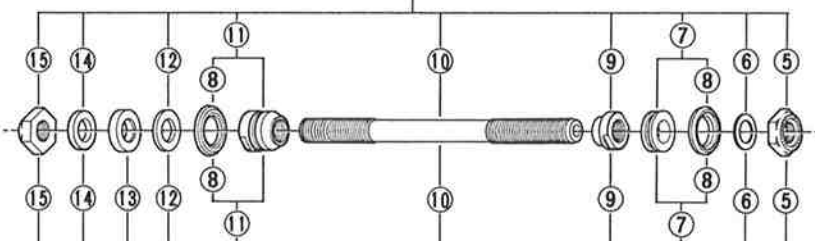

- You may photocopy this sheet and use it as an order form.
- Sie können dieses Blatt kopieren und als Bestellformular verwenden.
- Vous pouvez photocopier cette feuille et l'utiliser comme bon de commande.
- Dit blad kan gecopieerd en als bestelformulier gebruikt worden.
- Potete fotocopiare questo foglio e usarlo come modulo di commissione.

FH-MT60-QR DEORE Freehub
Quick Release Type / 6-Speed / Silver Gear

受領 62.12.16

ITEM NO.	PART NO.	DESCRIPTION	Q'TY
1	3-379 9060	Complete Quick Release 159mm for O.L.126mm	
	3-379 9061	Complete Quick Release 161mm for O.L.130mm	
2	3-205 9050	Nut for Skewer	
3	231 1100	Volute Spring	
4	3-379 9802	Complete Hub Axle 137mm for O.L.126mm	
	3-379 9801	Complete Hub Axle 141mm for O.L.130mm	
5	220 0502-1	Right Hand Lock Nut 3.5mm	
6	220 0431	Right Hand Washer 0.5mm	
7	3-380 9020	Right Hand Axle Spacer (5.5mm) & Seal Ring	
8	377 1000	Seal Ring	
9	375 1600	Right Hand Cone M10x9mm	
10	360 1900-9	Hub Axle 137mm for O.L.126mm	
	360 1910-9	Hub Axle 141mm for O.L.130mm	
11	3-377 9807	Left Hand Cone (M10x15.5mm) & Seal Ring	
12	301 0710	Left Hand Washer 1.5mm	
13	220 0460	Left Hand Axle Spacer 4mm for O.L.130mm	
14	301 0610	Left Hand Washer 2.3mm	
15	220 0501-1	Left Hand Lock Nut 4.5mm	
16	359 0400	Freewheel Body Fixing Bolt	
17	379 0500	Right Hand Dust Cap	
18	000 0131	Steel Ball (1/4") 18pcs.	
19	3-379 9040	Complete Freewheel Body	
20	375 0400	Freewheel Body Dust Cap	
21	379 0600	Left Hand Dust Cap	
*22	104 1212	Sprocket Wheel 12T (B.C.34.6)	
	104 1312-1	Sprocket Wheel 13T (B.C.34.6)	
	104 1412-1	Sprocket Wheel 14T (B.C.34.6)	
	104 1512-1	Sprocket Wheel 15T (B.C.34.6)	
	104 1612-1	Sprocket Wheel 16T (B.C.34.6)	
	104 1712	Sprocket Wheel 17T (B.C.34.6)	
*23	104 1812	Sprocket Wheel 18T (B.C.34.6)	
	104 1322	Sprocket Wheel 13T (Built in Spacer Type)	
	104 1422	Sprocket Wheel 14T	
	104 1522	Sprocket Wheel 15T	
	104 1622	Sprocket Wheel 16T	
	104 1722	Sprocket Wheel 17T	
*24	104 1822	Sprocket Wheel 18T	
	104 1532	Sprocket Wheel 15T	
	104 1632	Sprocket Wheel 16T	
	104 1732	Sprocket Wheel 17T	
	104 1832	Sprocket Wheel 18T	
	104 1932	Sprocket Wheel 19T	
	104 2032	Sprocket Wheel 20T	
	104 2132	Sprocket Wheel 21T	
	104 2242	Sprocket Wheel 22T	
	104 2342	Sprocket Wheel 23T	
	104 2442	Sprocket Wheel 24T	
	104 2542	Sprocket Wheel 25T	
	104 2642	Sprocket Wheel 26T	
	104 2842	Sprocket Wheel 28T	
104 3032	Sprocket Wheel 30T		
104 3232	Sprocket Wheel 32T		
104 3432	Sprocket Wheel 34T		
*25	357 5800	Sprocket Spacer A	
*26	104 4100	Sprocket Spacer B	
*27	357 6001	Sprocket Fixing Bolt