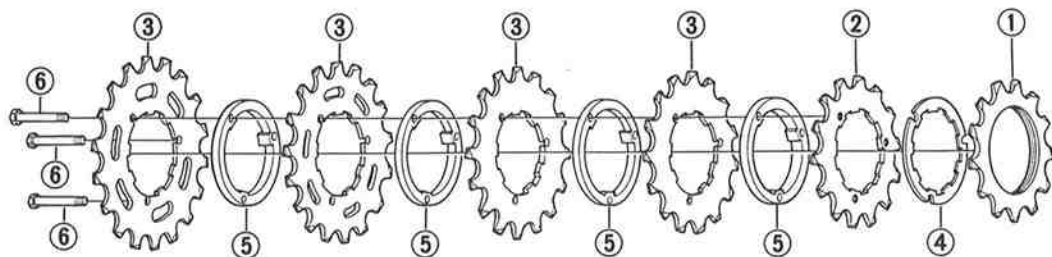

You may photocopy this sheet and use it as an order form.

FH-MT60-QR DEORE Freehub / 6-Speed
Quick Release Type

Over Lock Nut Dimension: 130mm(5-1/8")

CS-1000 Cassette Sprocket
6-Speed / Silver Gear

ITEM NO.	PART NO.	DESCRIPTION	Q'TY
1	379 9061	Complete Quick Release 161mm(6-11/32")	
2	379 9801	Complete Hub Axle 141mm(5-9/16")	
3	220 0502-1	Right Hand Lock Nut 3.5mm	
4	220 0431	Right Hand Washer 0.5mm	
5	380 9020	Right Hand Axle Spacer (5.5mm) & Seal Ring	
6	377 1000	Seal Ring	
7	375 1600	Right Hand Cone M10x9mm	
8	360 1910-9	Hub Axle 141mm(5-9/16")	
9	377 9807	Left Hand Cone (M10x15.5mm) & Seal Ring	
10	301 0710	Left Hand Washer 1.5mm	
11	220 0460	Left Hand Axle Spacer 4mm	
12	301 0610	Left Hand Washer 2.3mm	
13	220 0501-1	Left Hand Lock Nut 4.5mm	
14	359 0400	Freewheel Body Fixing Bolt	
15	379 0500	Right Hand Dust Cap	
16	—	Steel Ball (1/4") 9pcs.	
17	379 9040	Complete Freewheel Body	
18	375 0400	Freewheel Body Dust Cap	
19	379 0600	Left Hand Dust Cap	