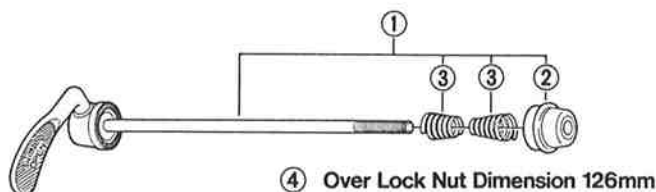

- You may photocopy this sheet and use it as an order form.
- Sie können dieses Blatt kopieren und als Bestellformular verwenden.
- Vous pouvez photocopier cette feuille et l'utiliser comme bon de commande.
- Dit blad kan gecopieerd en als bestelformulier gebruikt worden.
- Potete fotocopiare questo foglio e usarlo come modulo di commissione.

FH-MT60-QR DEORE Freehub
Quick Release Type / 6-Speed / Silver Gear

受領 62.12.16

ITEM NO.	PART NO.	DESCRIPTION	Q'TY
1	3-379 9060	Complete Quick Release 159mm for O.L.126mm	
	3-379 9061	Complete Quick Release 161mm for O.L.130mm	
2	3-205 9050	Nut for Skewer	
3	231 1100	Volute Spring	
4	3-379 9802	Complete Hub Axle 137mm for O.L.126mm	
	3-379 9801	Complete Hub Axle 141mm for O.L.130mm	
5	220 0502-1	Right Hand Lock Nut 3.5mm	
6	220 0431	Right Hand Washer 0.5mm	
7	3-380 9020	Right Hand Axle Spacer (5.5mm) & Seal Ring	
8	377 1000	Seal Ring	
9	375 1600	Right Hand Cone M10x9mm	
10	360 1900-9	Hub Axle 137mm for O.L.126mm	
	360 1910-9	Hub Axle 141mm for O.L.130mm	
11	3-377 9807	Left Hand Cone (M10x15.5mm) & Seal Ring	
12	301 0710	Left Hand Washer 1.5mm	
13	220 0460	Left Hand Axle Spacer 4mm for O.L.130mm	
14	301 0610	Left Hand Washer 2.3mm	
15	220 0501-1	Left Hand Lock Nut 4.5mm	
16	359 0400	Freewheel Body Fixing Bolt	
17	379 0500	Right Hand Dust Cap	
18	000 0131	Steel Ball (1/4") 18pcs.	
19	3-379 9040	Complete Freewheel Body	
20	375 0400	Freewheel Body Dust Cap	
21	379 0600	Left Hand Dust Cap	
*22	104 1212	Sprocket Wheel 12T (B.C.34.6)	
	104 1312-1	Sprocket Wheel 13T (B.C.34.6)	
	104 1412-1	Sprocket Wheel 14T (B.C.34.6)	
	104 1512-1	Sprocket Wheel 15T (B.C.34.6)	
	104 1612-1	Sprocket Wheel 16T (B.C.34.6)	
	104 1712	Sprocket Wheel 17T (B.C.34.6)	
*23	104 1812	Sprocket Wheel 18T (B.C.34.6)	
	104 1322	Sprocket Wheel 13T (Built in Spacer Type)	
	104 1422	Sprocket Wheel 14T	
	104 1522	Sprocket Wheel 15T	
	104 1622	Sprocket Wheel 16T	
	104 1722	Sprocket Wheel 17T	
*24	104 1822	Sprocket Wheel 18T	
	104 1532	Sprocket Wheel 15T	
	104 1632	Sprocket Wheel 16T	
	104 1732	Sprocket Wheel 17T	
	104 1832	Sprocket Wheel 18T	
	104 1932	Sprocket Wheel 19T	
	104 2032	Sprocket Wheel 20T	
	104 2132	Sprocket Wheel 21T	
	104 2242	Sprocket Wheel 22T	
	104 2342	Sprocket Wheel 23T	
	104 2442	Sprocket Wheel 24T	
	104 2542	Sprocket Wheel 25T	
	104 2642	Sprocket Wheel 26T	
	104 2842	Sprocket Wheel 28T	
104 3032	Sprocket Wheel 30T		
104 3232	Sprocket Wheel 32T		
104 3432	Sprocket Wheel 34T		
*25	357 5800	Sprocket Spacer A	
*26	104 4100	Sprocket Spacer B	
*27	357 6001	Sprocket Fixing Bolt