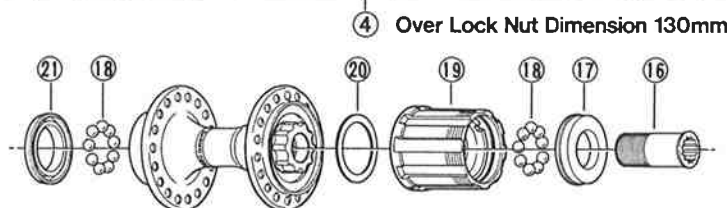

- You may photocopy this sheet and use it as an order form.
- Sie können dieses Blatt kopieren und als Bestellformular verwenden.
- Vous pouvez photocopier cette feuille et l'utiliser comme bon de commande.
- Dit blad kan gecopieerd en als bestelformulier gebruikt worden.
- Potete fotocopiare questo foglio e usarlo come modulo di commissione.

FH-MT60-QR DEORE Freehub
Quick Release Type / 6-Speed / Silver Gear

受領 62.12.16

ITEM NO.	PART NO.	DESCRIPTION	Q'TY
1	3-379 9060	Complete Quick Release 159mm for O.L.126mm	
	3-379 9061	Complete Quick Release 161mm for O.L.130mm	
2	3-205 9050	Nut for Skewer	
3	231 1100	Volute Spring	
4	3-379 9802	Complete Hub Axle 137mm for O.L.126mm	
	3-379 9801	Complete Hub Axle 141mm for O.L.130mm	
5	220 0502-1	Right Hand Lock Nut 3.5mm	
6	220 0431	Right Hand Washer 0.5mm	
7	3-380 9020	Right Hand Axle Spacer (5.5mm) & Seal Ring	
8	377 1000	Seal Ring	
9	375 1600	Right Hand Cone M10x9mm	
10	360 1900-9	Hub Axle 137mm for O.L.126mm	
	360 1910-9	Hub Axle 141mm for O.L.130mm	
11	3-377 9807	Left Hand Cone (M10x15.5mm) & Seal Ring	
12	301 0710	Left Hand Washer 1.5mm	
13	220 0460	Left Hand Axle Spacer 4mm for O.L.130mm	
14	301 0610	Left Hand Washer 2.3mm	
15	220 0501-1	Left Hand Lock Nut 4.5mm	
16	359 0400	Freewheel Body Fixing Bolt	
17	379 0500	Right Hand Dust Cap	
18	000 0131	Steel Ball (1/4") 18pcs.	
19	3-379 9040	Complete Freewheel Body	
20	375 0400	Freewheel Body Dust Cap	
21	379 0600	Left Hand Dust Cap	
*22	104 1212	Sprocket Wheel 12T (B.C.34.6)	
	104 1312-1	Sprocket Wheel 13T (B.C.34.6)	
	104 1412-1	Sprocket Wheel 14T (B.C.34.6)	
	104 1512-1	Sprocket Wheel 15T (B.C.34.6)	
	104 1612-1	Sprocket Wheel 16T (B.C.34.6)	
	104 1712	Sprocket Wheel 17T (B.C.34.6)	
*23	104 1812	Sprocket Wheel 18T (B.C.34.6)	
	104 1322	Sprocket Wheel 13T (Built in Spacer Type)	
	104 1422	Sprocket Wheel 14T	
	104 1522	Sprocket Wheel 15T	
	104 1622	Sprocket Wheel 16T	
	104 1722	Sprocket Wheel 17T	
*24	104 1822	Sprocket Wheel 18T	
	104 1532	Sprocket Wheel 15T	
	104 1632	Sprocket Wheel 16T	
	104 1732	Sprocket Wheel 17T	
	104 1832	Sprocket Wheel 18T	
	104 1932	Sprocket Wheel 19T	
	104 2032	Sprocket Wheel 20T	
	104 2132	Sprocket Wheel 21T	
	104 2242	Sprocket Wheel 22T	
	104 2342	Sprocket Wheel 23T	
	104 2442	Sprocket Wheel 24T	
	104 2542	Sprocket Wheel 25T	
	104 2642	Sprocket Wheel 26T	
	104 2842	Sprocket Wheel 28T	
104 3032	Sprocket Wheel 30T		
104 3232	Sprocket Wheel 32T		
104 3432	Sprocket Wheel 34T		
*25	357 5800	Sprocket Spacer A	
*26	104 4100	Sprocket Spacer B	
*27	357 6001	Sprocket Fixing Bolt