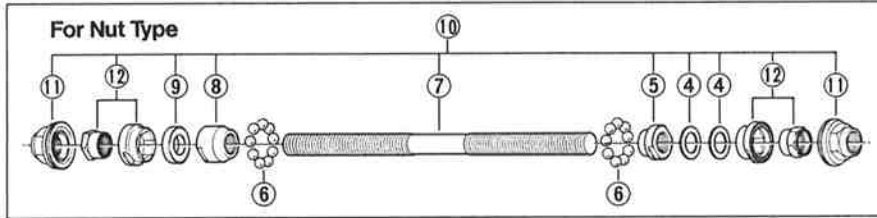

SHIMANO AMERICAN CORPORATION
One Shimano Drive, Irvine, California
U.S.A. 92718 Tel. (714) 951-5003

You may photocopy this sheet and use it as an order form.

DEORE XT Freehub (For 6-Speed/Silver Gear)

FH-M730-QR Quick Release Type

FH-M730-NT Nut Type

Over Lock Nut Dimensions: Quick Release Type / Nut Type...130mm(5-1/8")

ITEM NO.	PART NO.	DESCRIPTION	Q'TY
1	375 9803	Complete Quick Release 161mm(6-11/32")	
2	375 9802	Complete Hub Axle 141mm(5-9/16") for Quick Release Type	
3	375 1700	Lock Nut	
4	220 0431	Washer 0.5mm	
5	375 1600	Right Hand Cone M10x9mm	
6	-----	Steel Ball (1/4") 9pcs.	
7	360 1910-9	Hub Axle 141mm(5-9/16") for Quick Release Type	
	299 0210	Hub Axle 174mm(6-27/32") for Nut Type	
8	375 1800	Left Hand Cone M10x13.5mm	
9	375 1900	Axle Spacer 4mm	
10	376 9801	Complete Hub Axle 174mm(6-27/32") for Nut Type	
*11	376 9804	Hub Nut	
12	376 9802	Sleeve Lock Nut & Spacer	
13	359 0400	Freewheel Body Fixing Bolt	
14	375 9804	Dust Cap Unit	
15	375 9801	Complete Freewheel Body	
16	375 0900	Body Fixing Race Cover	
17	357 5310	Body Fixing Race	
18	375 9805	Freewheel Small Parts	
19	375 0800	Outer Body	
20	375 0500	Inner Body	
21	104 1212	Sprocket Wheel 12T (Silver) B.C.34.6	
	104 1312-1	Sprocket Wheel 13T (Silver) B.C.34.6	
	104 1412-1	Sprocket Wheel 14T (Silver) B.C.34.6	
	104 1512-1	Sprocket Wheel 15T (Silver) B.C.34.6	
	104 1612-1	Sprocket Wheel 16T (Silver) B.C.34.6	
	104 1712	Sprocket Wheel 17T (Silver) B.C.34.6	
	104 1812	Sprocket Wheel 18T (Silver) B.C.34.6	
22	104 1322	Sprocket Wheel 13T (Silver) Built in Spacer Type	
	104 1422	Sprocket Wheel 14T (Silver)	
	104 1522	Sprocket Wheel 15T (Silver)	
	104 1622	Sprocket Wheel 16T (Silver)	
	104 1722	Sprocket Wheel 17T (Silver)	
	104 1822	Sprocket Wheel 18T (Silver)	
	104 1532	Sprocket Wheel 15T (Silver)	
	104 1632	Sprocket Wheel 16T (Silver)	
	104 1732	Sprocket Wheel 17T (Silver)	
	104 1832	Sprocket Wheel 18T (Silver)	
23	104 1932	Sprocket Wheel 19T (Silver)	
	104 2032	Sprocket Wheel 20T (Silver)	
	104 2132	Sprocket Wheel 21T (Silver)	
	104 2242	Sprocket Wheel 22T (Silver)	
	104 2342	Sprocket Wheel 23T (Silver)	
	104 2442	Sprocket Wheel 24T (Silver)	
	104 2542	Sprocket Wheel 25T (Silver)	
	104 2642	Sprocket Wheel 26T (Silver)	
	104 2842	Sprocket Wheel 28T (Silver)	
	104 3032	Sprocket Wheel 30T (Silver)	
104 3232	Sprocket Wheel 32T (Silver)		
104 3432	Sprocket Wheel 34T (Silver)		
24	357 5800	Sprocket Spacer A	
25	104 4100	Sprocket Spacer B	
26	357 6001	Sprocket Fixing Bolt