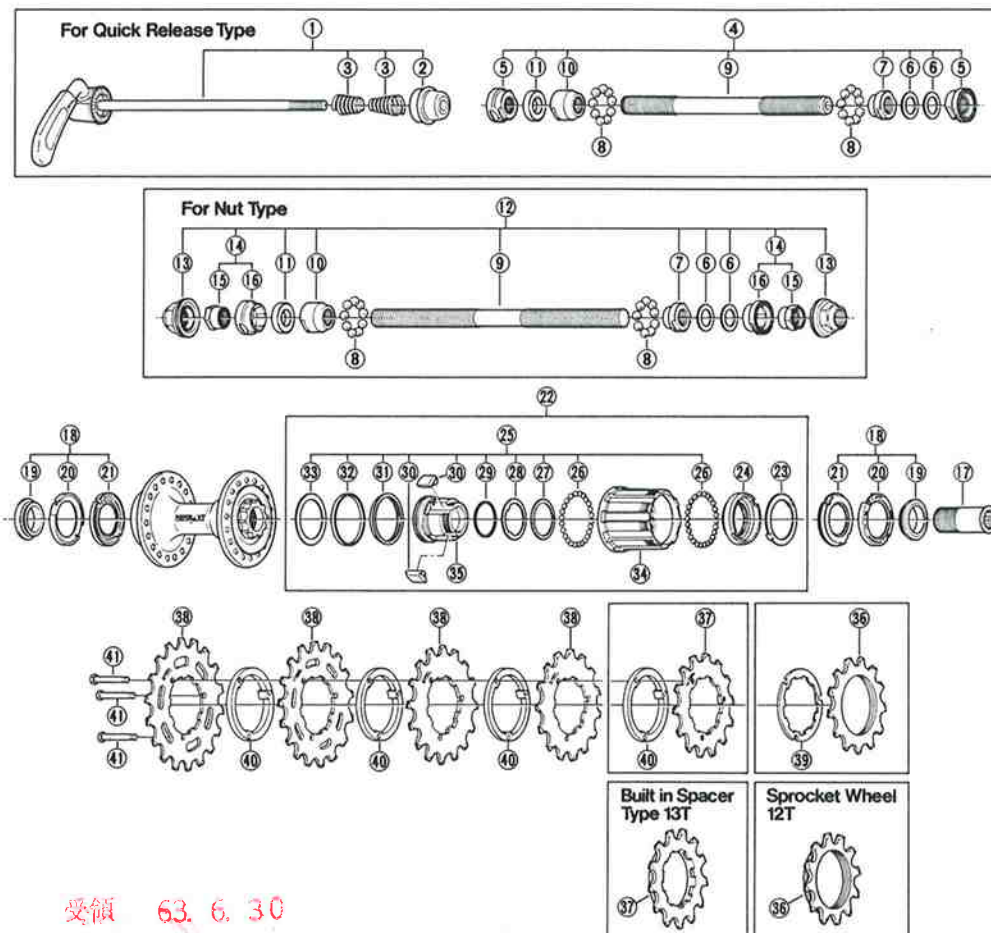

DEORE XT Freehub (For 6-Speed/Silver Gear)

FH-M730-QR Quick Release Type **FH-M730-NT** Nut Type

受領 63. 6. 30

ITEM NO.	PART NO.	DESCRIPTION	Q'TY
1	375 9803	Complete Quick Release 161mm	
2	375 9061	Nut for Skewer	
3	231 1100	Volute Spring	
4	375 9802	Complete Hub Axle 141mm for Quick Release Type	
5	375 1700	Lock Nut	
6	220 0431	Washer 0.5mm	
7	375 1600	Right Hand Cone M10x9mm	
8	000 0131	Steel Ball (1/4") 18pcs.	
9	360 1910-9	Hub Axle 141mm for Quick Release Type	
	299 0210	Hub Axle 174mm for Nut Type	