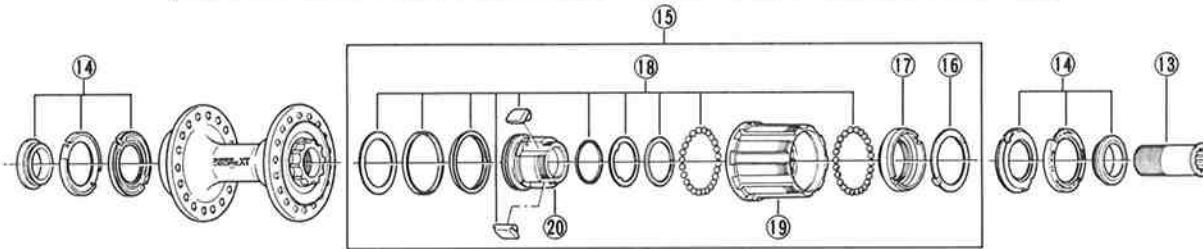

SHIMANO AMERICAN CORPORATION
One Shimano Drive, Irvine, California
U.S.A. 92718 Tel. (714) 951-5003

You may photocopy this sheet and use it as an order form.

DEORE XT Freehub (For 6-Speed/Silver Gear)

FH-M730-QR Quick Release Type

FH-M730-NT Nut Type

Over Lock Nut Dimensions: Quick Release Type / Nut Type...130mm(5-1/8")

ITEM NO.	PART NO.	DESCRIPTION	Q'TY
1	375 9803	Complete Quick Release 161mm(6-11/32")	
2	375 9802	Complete Hub Axle 141mm(5-9/16") for Quick Release Type	
3	375 1700	Lock Nut	
4	220 0431	Washer 0.5mm	
5	375 1600	Right Hand Cone M10x9mm	
6	-----	Steel Ball (1/4") 9pcs.	
7	360 1910-9	Hub Axle 141mm(5-9/16") for Quick Release Type	
	299 0210	Hub Axle 174mm(6-27/32") for Nut Type	
8	375 1800	Left Hand Cone M10x13.5mm	
9	375 1900	Axle Spacer 4mm	
10	376 9801	Complete Hub Axle 174mm(6-27/32") for Nut Type	
*11	376 9804	Hub Nut	
12	376 9802	Sleeve Lock Nut & Spacer	
13	359 0400	Freewheel Body Fixing Bolt	
14	375 9804	Dust Cap Unit	
15	375 9801	Complete Freewheel Body	
16	375 0900	Body Fixing Race Cover	
17	357 5310	Body Fixing Race	
18	375 9805	Freewheel Small Parts	
19	375 0800	Outer Body	
20	375 0500	Inner Body	
21	104 1212	Sprocket Wheel 12T (Silver) B.C.34.6	
	104 1312-1	Sprocket Wheel 13T (Silver) B.C.34.6	
	104 1412-1	Sprocket Wheel 14T (Silver) B.C.34.6	
	104 1512-1	Sprocket Wheel 15T (Silver) B.C.34.6	
	104 1612-1	Sprocket Wheel 16T (Silver) B.C.34.6	
	104 1712	Sprocket Wheel 17T (Silver) B.C.34.6	
	104 1812	Sprocket Wheel 18T (Silver) B.C.34.6	
22	104 1322	Sprocket Wheel 13T (Silver) Built in Spacer Type	
	104 1422	Sprocket Wheel 14T (Silver)	
	104 1522	Sprocket Wheel 15T (Silver)	
	104 1622	Sprocket Wheel 16T (Silver)	
	104 1722	Sprocket Wheel 17T (Silver)	
	104 1822	Sprocket Wheel 18T (Silver)	
	104 1532	Sprocket Wheel 15T (Silver)	
	104 1632	Sprocket Wheel 16T (Silver)	
	104 1732	Sprocket Wheel 17T (Silver)	
	104 1832	Sprocket Wheel 18T (Silver)	
23	104 1932	Sprocket Wheel 19T (Silver)	
	104 2032	Sprocket Wheel 20T (Silver)	
	104 2132	Sprocket Wheel 21T (Silver)	
	104 2242	Sprocket Wheel 22T (Silver)	
	104 2342	Sprocket Wheel 23T (Silver)	
	104 2442	Sprocket Wheel 24T (Silver)	
	104 2542	Sprocket Wheel 25T (Silver)	
	104 2642	Sprocket Wheel 26T (Silver)	
	104 2842	Sprocket Wheel 28T (Silver)	
	104 3032	Sprocket Wheel 30T (Silver)	
104 3232	Sprocket Wheel 32T (Silver)		
104 3432	Sprocket Wheel 34T (Silver)		
24	357 5800	Sprocket Spacer A	
25	104 4100	Sprocket Spacer B	
26	357 6001	Sprocket Fixing Bolt