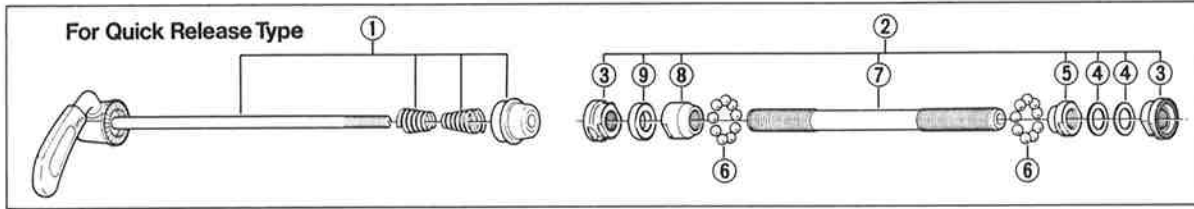

SHIMANO AMERICAN CORPORATION
One Shimano Drive, Irvine, California
U.S.A. 92718 Tel. (714) 951-5003

You may photocopy this sheet and use it as an order form.

DEORE XT Freehub (For 6-Speed/Silver Gear)

FH-M730-QR Quick Release Type

FH-M730-NT Nut Type

Over Lock Nut Dimensions: Quick Release Type / Nut Type...130mm(5-1/8")

ITEM NO.	PART NO.	DESCRIPTION	Q'TY
1	375 9803	Complete Quick Release 161mm(6-11/32")	
2	375 9802	Complete Hub Axle 141mm(5-9/16") for Quick Release Type	
3	375 1700	Lock Nut	
4	220 0431	Washer 0.5mm	
5	375 1600	Right Hand Cone M10x9mm	
6	-----	Steel Ball (1/4") 9pcs.	
7	360 1910-9	Hub Axle 141mm(5-9/16") for Quick Release Type	
	299 0210	Hub Axle 174mm(6-27/32") for Nut Type	
8	375 1800	Left Hand Cone M10x13.5mm	
9	375 1900	Axle Spacer 4mm	
10	376 9801	Complete Hub Axle 174mm(6-27/32") for Nut Type	
*11	376 9804	Hub Nut	
12	376 9802	Sleeve Lock Nut & Spacer	
13	359 0400	Freewheel Body Fixing Bolt	
14	375 9804	Dust Cap Unit	
15	375 9801	Complete Freewheel Body	
16	375 0900	Body Fixing Race Cover	
17	357 5310	Body Fixing Race	
18	375 9805	Freewheel Small Parts	
19	375 0800	Outer Body	
20	375 0500	Inner Body	
21	104 1212	Sprocket Wheel 12T (Silver) B.C.34.6	
	104 1312-1	Sprocket Wheel 13T (Silver) B.C.34.6	
	104 1412-1	Sprocket Wheel 14T (Silver) B.C.34.6	
	104 1512-1	Sprocket Wheel 15T (Silver) B.C.34.6	
	104 1612-1	Sprocket Wheel 16T (Silver) B.C.34.6	
	104 1712	Sprocket Wheel 17T (Silver) B.C.34.6	
	104 1812	Sprocket Wheel 18T (Silver) B.C.34.6	
22	104 1322	Sprocket Wheel 13T (Silver) Built in Spacer Type	
	104 1422	Sprocket Wheel 14T (Silver)	
	104 1522	Sprocket Wheel 15T (Silver)	
	104 1622	Sprocket Wheel 16T (Silver)	
	104 1722	Sprocket Wheel 17T (Silver)	
	104 1822	Sprocket Wheel 18T (Silver)	
	104 1532	Sprocket Wheel 15T (Silver)	
	104 1632	Sprocket Wheel 16T (Silver)	
	104 1732	Sprocket Wheel 17T (Silver)	
	104 1832	Sprocket Wheel 18T (Silver)	
23	104 1932	Sprocket Wheel 19T (Silver)	
	104 2032	Sprocket Wheel 20T (Silver)	
	104 2132	Sprocket Wheel 21T (Silver)	
	104 2242	Sprocket Wheel 22T (Silver)	
	104 2342	Sprocket Wheel 23T (Silver)	
	104 2442	Sprocket Wheel 24T (Silver)	
	104 2542	Sprocket Wheel 25T (Silver)	
	104 2642	Sprocket Wheel 26T (Silver)	
	104 2842	Sprocket Wheel 28T (Silver)	
	104 3032	Sprocket Wheel 30T (Silver)	
104 3232	Sprocket Wheel 32T (Silver)		
104 3432	Sprocket Wheel 34T (Silver)		
24	357 5800	Sprocket Spacer A	
25	104 4100	Sprocket Spacer B	
26	357 6001	Sprocket Fixing Bolt