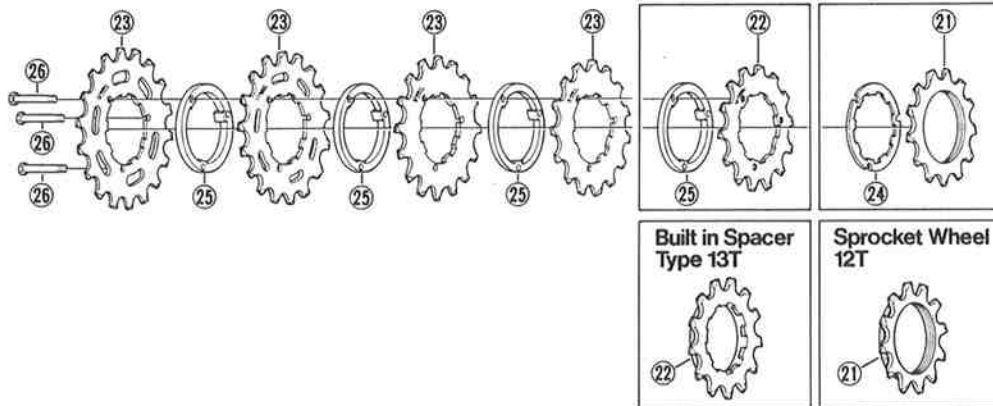

SHIMANO AMERICAN CORPORATION
One Shimano Drive, Irvine, California
U.S.A. 92718 Tel. (714) 951-5003

You may photocopy this sheet and use it as an order form.

DEORE XT Freehub (For 6-Speed/Silver Gear)

FH-M730-QR Quick Release Type

FH-M730-NT Nut Type

Over Lock Nut Dimensions: Quick Release Type / Nut Type...130mm(5-1/8")

ITEM NO.	PART NO.	DESCRIPTION	Q'TY
1	375 9803	Complete Quick Release 161mm(6-11/32")	
2	375 9802	Complete Hub Axle 141mm(5-9/16") for Quick Release Type	
3	375 1700	Lock Nut	
4	220 0431	Washer 0.5mm	
5	375 1600	Right Hand Cone M10x9mm	
6	-----	Steel Ball (1/4") 9pcs.	
7	360 1910-9	Hub Axle 141mm(5-9/16") for Quick Release Type	
	299 0210	Hub Axle 174mm(6-27/32") for Nut Type	
8	375 1800	Left Hand Cone M10x13.5mm	
9	375 1900	Axle Spacer 4mm	
10	376 9801	Complete Hub Axle 174mm(6-27/32") for Nut Type	
*11	376 9804	Hub Nut	
12	376 9802	Sleeve Lock Nut & Spacer	
13	359 0400	Freewheel Body Fixing Bolt	
14	375 9804	Dust Cap Unit	
15	375 9801	Complete Freewheel Body	
16	375 0900	Body Fixing Race Cover	
17	357 5310	Body Fixing Race	
18	375 9805	Freewheel Small Parts	
19	375 0800	Outer Body	
20	375 0500	Inner Body	
21	104 1212	Sprocket Wheel 12T (Silver) B.C.34.6	
	104 1312-1	Sprocket Wheel 13T (Silver) B.C.34.6	
	104 1412-1	Sprocket Wheel 14T (Silver) B.C.34.6	
	104 1512-1	Sprocket Wheel 15T (Silver) B.C.34.6	
	104 1612-1	Sprocket Wheel 16T (Silver) B.C.34.6	
	104 1712	Sprocket Wheel 17T (Silver) B.C.34.6	
	104 1812	Sprocket Wheel 18T (Silver) B.C.34.6	
22	104 1322	Sprocket Wheel 13T (Silver) Built in Spacer Type	
	104 1422	Sprocket Wheel 14T (Silver)	
	104 1522	Sprocket Wheel 15T (Silver)	
	104 1622	Sprocket Wheel 16T (Silver)	
	104 1722	Sprocket Wheel 17T (Silver)	
	104 1822	Sprocket Wheel 18T (Silver)	
	104 1532	Sprocket Wheel 15T (Silver)	
	104 1632	Sprocket Wheel 16T (Silver)	
	104 1732	Sprocket Wheel 17T (Silver)	
	104 1832	Sprocket Wheel 18T (Silver)	
23	104 1932	Sprocket Wheel 19T (Silver)	
	104 2032	Sprocket Wheel 20T (Silver)	
	104 2132	Sprocket Wheel 21T (Silver)	
	104 2242	Sprocket Wheel 22T (Silver)	
	104 2342	Sprocket Wheel 23T (Silver)	
	104 2442	Sprocket Wheel 24T (Silver)	
	104 2542	Sprocket Wheel 25T (Silver)	
	104 2642	Sprocket Wheel 26T (Silver)	
	104 2842	Sprocket Wheel 28T (Silver)	
	104 3032	Sprocket Wheel 30T (Silver)	
104 3232	Sprocket Wheel 32T (Silver)		
104 3432	Sprocket Wheel 34T (Silver)		
24	357 5800	Sprocket Spacer A	
25	104 4100	Sprocket Spacer B	
26	357 6001	Sprocket Fixing Bolt