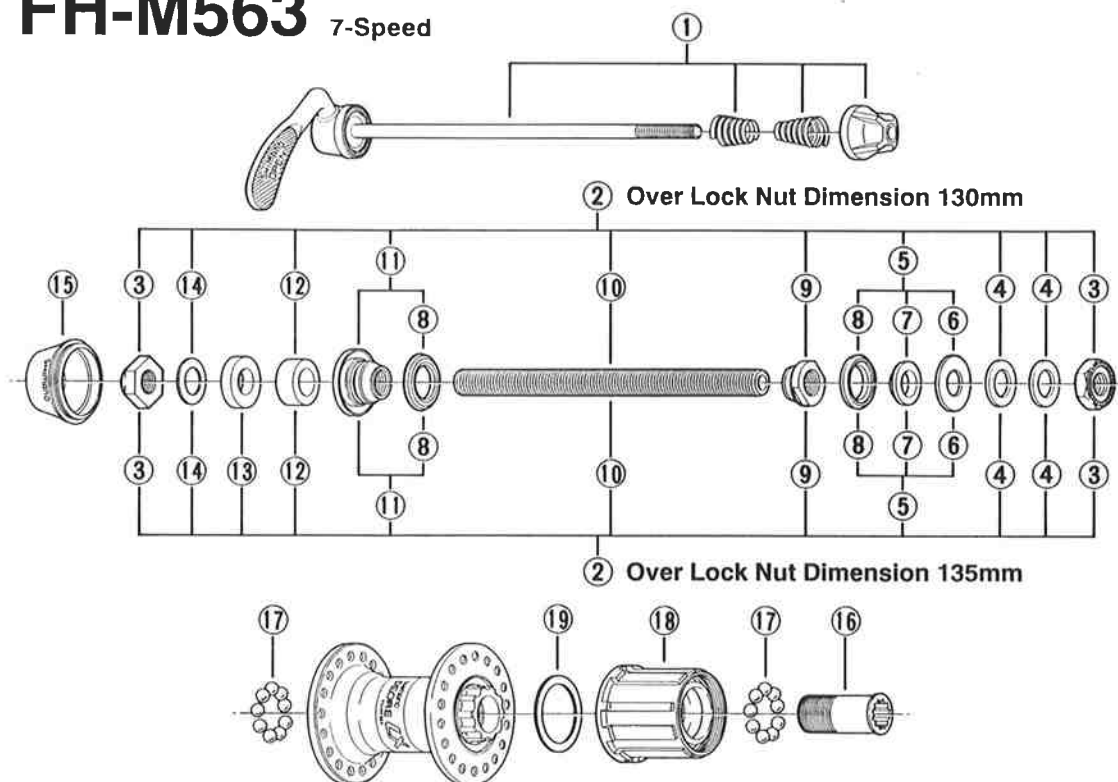

DEORE LX Freehub FH-M563 7-Speed

• Use with CS-HG70-C7 or CS-HG50-C7.

O.L.: Over Lock Nut Dimension

Q'TY	ITEM NO.	PART NO.	DESCRIPTION
	1	30P 9010	Complete Quick Release 161mm(6-11/32") for O.L. 130mm(5-1/8")
		30P 9011	Complete Quick Release 166mm(6-17/32") for O.L. 135mm(5-5/16")
	2	30P 9801	Complete Hub Axle 141mm(5-9/16") for O.L. 130mm(5-1/8")
		30P 9802	Complete Hub Axle 146mm(5-3/4") for O.L. 135mm(5-5/16")
	3	220 0501-1	Lock Nut 4.5mm
	4	301 0810	Right Hand Washer 1.2mm
	5	32K 9803	Right Hand Axle Spacer Unit 5mm
	6	32K 0300	Dust Washer (ø21 x 1mm)
	7	31B 0400	Right Hand Axle Spacer 4mm
	8	377 1000	Seal Ring
	9	31B 0500-1	Right Hand Cone M10 x 9mm
	10	30K 0110	Hub Axle 141mm(5-9/16") for O.L. 130mm(5-1/8")
		30K 0120	Hub Axle 146mm(5-3/4") for O.L. 135mm(5-5/16")
	11	30P 9803	Left Hand Cone (M10 x 16mm) w/Dust Cover & Seal Ring
	12	220 0411	Left Hand Axle Spacer 8mm
	13	3AC0800	Left Hand Axle Spacer 5mm for O.L. 135mm(5-5/16")
	14	3AC0900	Left Hand Washer 0.5mm
	15	3AC0400	Rubber Seal
	16	359 0400	Freewheel Body Fixing Bolt
	17	000 9131	Steel Ball (1/4") 18 pcs.
	18	30P 9804	Complete Freewheel Body w/Right Hand Dust Cap
	19	375 0400	Freewheel Body Washer