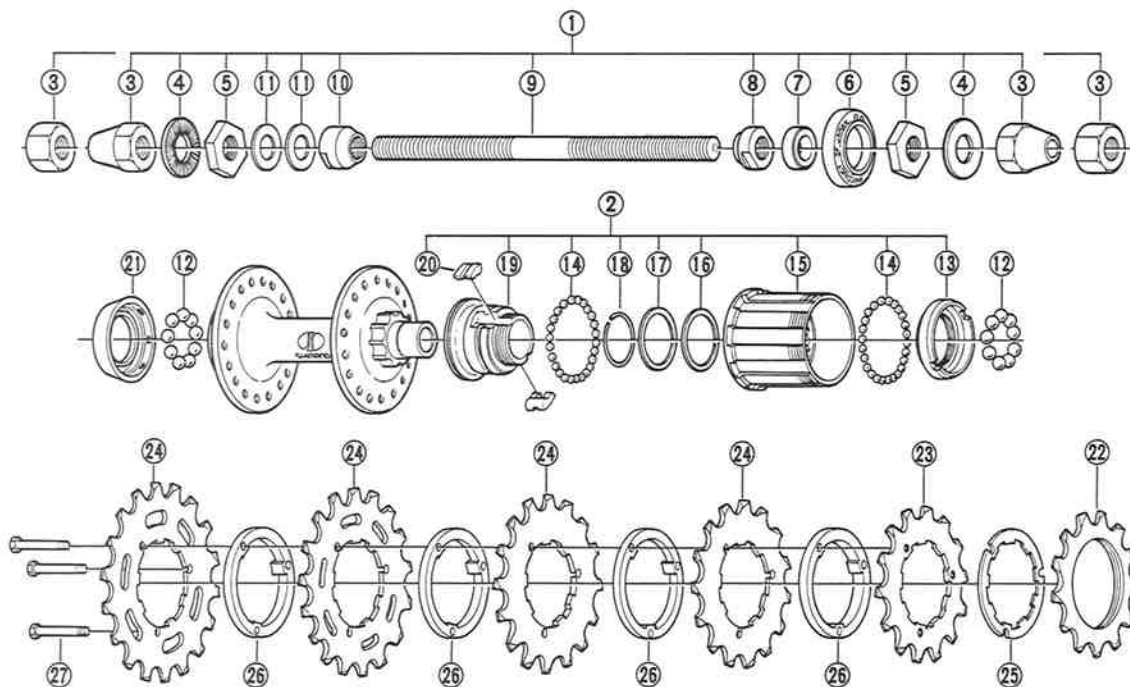

FH-K620 FREEHUB-SK
6-Speed/Brown Gear

FH-N620 FREEHUB-SN
6-Speed/Brown Gear

Over Lock Nut Dimension: 124mm(4-7/8")

ITEM NO.	PART NO.	DESCRIPTION	Q'TY
1	3-220 9804	Complete Hub Axle 160mm for FH-SK	
	3-220 9803	Complete Hub Axle 170mm for FH-SN	
2	3-353 9801	Complete Freewheel Body	
3	200 0302	Cap Nut w/Hexagonal Hole for FH-SK	
	200 0300	Hub Nut for FH-SN	
4	220 0600	Washer 2mm	
5	321 3800	Lock Nut 3mm	
6	357 5702	Right Hand Dust Cap	
7	351 1100	Axle Spacer 5.5mm	
8	220 0860-5	Right Hand Cone B.C.3/8"x9mm	
9	220 0390	Hub Axle 160mm(6-5/16") for FH-SK	
	220 0310	Hub Axle 170mm(6-11/16") for FH-SN	
10	220 0810-5	Left Hand Cone B.C.3/8"x16.5mm	
11	220 0400-1	Axle Washer 1.5mm	
12	000 0131	Steel Ball (1/4")	
13	357 5300	Body Fixing Race	
14	000 0111	Steel Ball (1/8")	
15	357 5201	Outer Body	
16	357 5500	Adjusting Washer 0.05mm	
	357 5501	Adjusting Washer 0.10mm	
	357 5502	Adjusting Washer 0.17mm	
	357 5503	Adjusting Washer 0.30mm	
17	357 5400	Spacer 1.0mm	
18	357 5600-1	Pawl Spring	
19	361 0301	Inner Body	
20	256 0700	Pawl	
21	220 0708	Left Hand Dust Cap	
22	357 1314	Sprocket Wheel 13T (B.C.34.6)	
	357 1414	Sprocket Wheel 14T (B.C.34.6)	
	357 1514	Sprocket Wheel 15T (B.C.34.6)	
23	357 1424	Sprocket Wheel 14T	
	357 1524	Sprocket Wheel 15T	
	357 1624	Sprocket Wheel 16T	
	357 1724	Sprocket Wheel 17T	
	357 1534	Sprocket Wheel 15T	
	357 1634	Sprocket Wheel 16T	
	357 1734	Sprocket Wheel 17T	
	357 1834	Sprocket Wheel 18T	
	357 1934	Sprocket Wheel 19T	
	357 2034	Sprocket Wheel 20T	
*24	357 2134	Sprocket Wheel 21T	
	357 2244	Sprocket Wheel 22T	
	357 2344	Sprocket Wheel 23T	
	357 2444	Sprocket Wheel 24T	
	357 2644	Sprocket Wheel 26T	
	357 2844	Sprocket Wheel 28T	
	357 3034	Sprocket Wheel 30T	
	357 3234	Sprocket Wheel 32T	
	357 3434	Sprocket Wheel 34T	
	25	357 5800	Sprocket Spacer A
26	104 4101	Sprocket Spacer B	
27	357 6001	Sprocket Fixing Bolt	