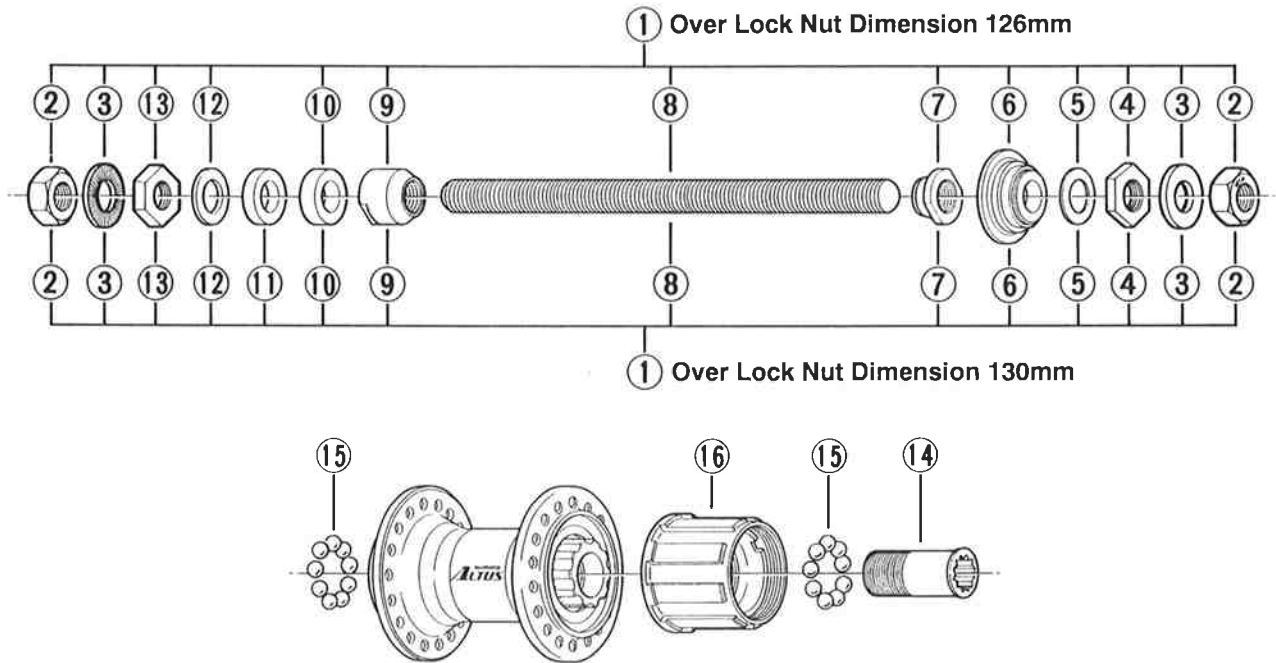

SHIMANO ALTUS Freehub FH-CT90-6NT 6-Speed / Nut Type

● Use with CS-HG30-6.

	Q'TY	ITEM NO.	PART NO.	DESCRIPTION	WEIGHT / PACK (g)	Q'TY / PACK
		1	3SA 9802	Complete Hub Axle 174 mm (6-27/32") for O.L. 126 mm (4-31/32")	818	5
			3SA 9803	Complete Hub Axle 180 mm (7-3/32") for O.L. 130 mm (5-1/8")	848	5
		2	385 0200	Fixing Nut	86	10
		3	220 0600	Rollet Washer 2 mm	34	10
		4	385 0100	Right Hand Lock Nut 3.5 mm	50	10
		5	220 0431	Right Hand Washer $\phi 15 \times 0.5$ mm	6	10
		6	3AF 9802	Right Hand Axle Spacer 5.5 mm w/Dust Cap	78	10
		7	3AE 0300	Right Hand Cone (M10 \times 9 mm)	66	10
		8	30J 0630	Hub Axle 174 mm (6-27/32") for O.L. 126 mm (4-31/32")	913	10
			30J 0640	Hub Axle 180 mm (7-3/32") for O.L. 130 mm (5-1/8")	944	10
		9	220 0820-2	Left Hand Cone (M10 \times 15 mm)	150	10
		10	224 0601	Left Hand Axle Spacer 5.5 mm	62	10
		11	220 0460	Left Hand Axle Spacer 4 mm for O.L. 130 mm (5-1/8")	44	10
		12	301 0710	Left Hand Washer 1.5 mm	18	10
		13	385 0101	Left Hand Lock Nut 4.5 mm	64	10
		14	359 0400	Body Fixing Bolt	138	10
		15	000 9131	Steel Ball (1/4") 18 pcs.	20	1
		16	3SA 9801	Complete Freewheel Body	118	1

O.L.: Over Lock Nut Dimension

01 Printed in Japan 9403-1417A