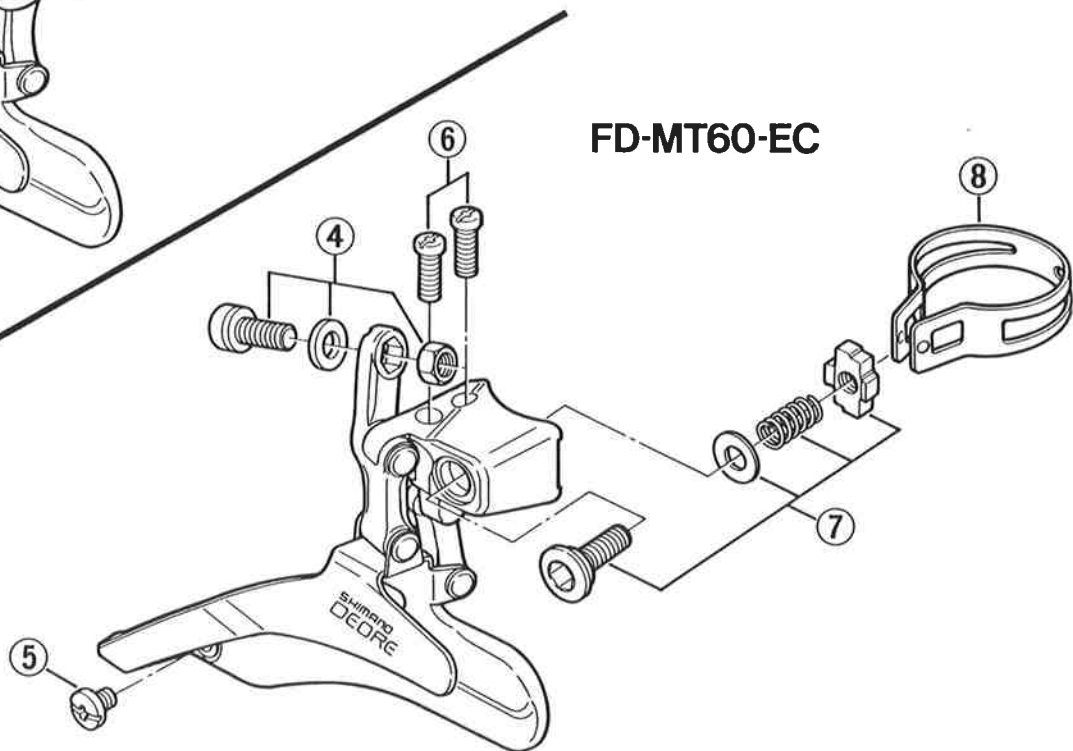

SHIMANO SALES CORPORATION
9530 Cozycroft Avenue, Chatsworth,
California 91311 Tel.(818)882-4411

You may photocopy this sheet and use it as an order form.

FD-MT60 Front Derailleur
DEORE

FD-MT60-EC Front Derailleur
DEORE/End-less Clamp Type

FD-MT60

FD-MT60-EC

ITEM NO.	PART NO.	DESCRIPTION	Q'TY
1	570 1400	Clamp Bolt (M5x15)	
2	590 9810	Stroke Adjusting Screw (M4x13) 2pcs.	
3	570 1600	Stroke Adjusting Plate	
4	558 9801	Cable Fixing Bolt Unit (M5x8.5)	
5	583 7101	Chain Guide Fixing Screw	
* 6	570 9805	Stroke Adjusting Screw (M4x13) for EC-Type (2pcs.)	
* 7	570 9804	Clamp Bolt Unit	
* 8	579 3200	Clamp Band φ31.8mm(1-1/4")	
	570 1800	Clamp Band φ34.9mm(1-3/8")	

FD-MT60 Front Derailleur
 DEORE

FD-MT60-EC Front Derailleur
 DEORE/End-less Clamp Type

ITEM NO.	PART NO.	DESCRIPTION	Q'TY
1	570 1400	Clamp Bolt (M5x15)	
2	3-590 9810	Stroke Adjusting Screw (M4x13) 2pcs.	
3	590 0900	Stroke Adjusting Screw (M4x13)	
4	570 1600	Stroke Adjusting Plate	
5	3-558 9801	Cable Fixing Bolt Unit	
6	570 1500	Cable Fixing Bolt (M5x8.5)	
7	571 1700	Cable Fixing Plate	
8	581 6300	Cable Fixing Nut	
9	583 7101	Chain Guide Fixing Screw	
*10	3-570 9805	Stroke Adjusting Screw (M4x13) for EC-Type (2pcs.)	
*11	590 0901	Stroke Adjusting Screw (M4x13) for EC-Type	
*12	3-570 9804	Clamp Bolt Unit	
*13	570 1410	Clamp Bolt for EC-Type	
*14	579 3500	Clamp Washer	
*15	541 1100	Clamp Spring	
*16	579 3400	Clamp Nut	
*17	579 3200	Clamp Band (φ31.8mm)	
	570 1800	Clamp Band (φ34.9mm)	