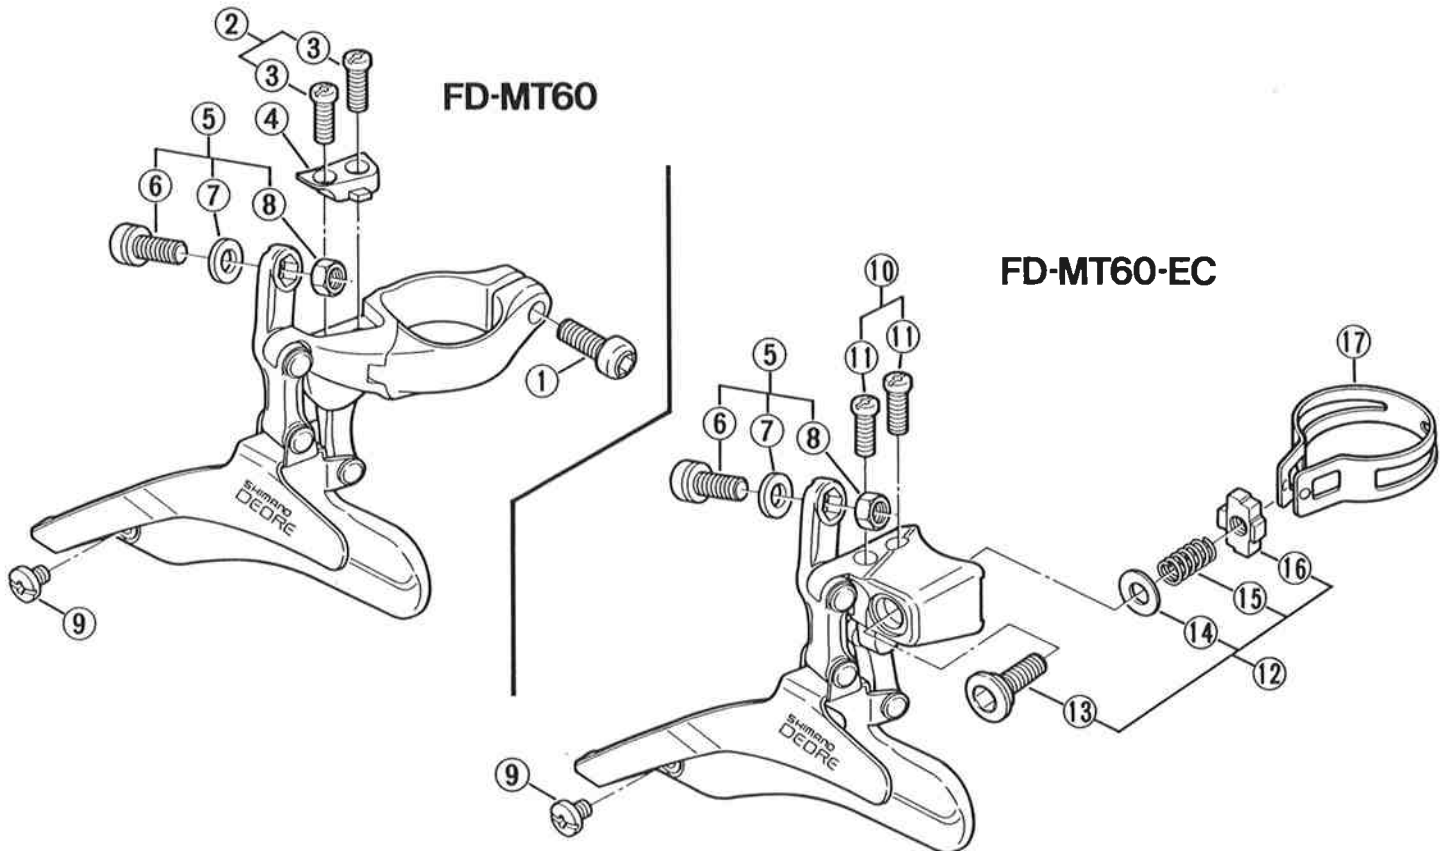

FD-MT60

FD-MT60-EC

ITEM NO.	PART NO.	DESCRIPTION	Q'TY
1	570 1400	Clamp Bolt (M5x15)	
2	590 9810	Stroke Adjusting Screw (M4x13) 2pcs.	
3	570 1600	Stroke Adjusting Plate	
4	558 9801	Cable Fixing Bolt Unit (M5x8.5)	
5	583 7101	Chain Guide Fixing Screw	
* 6	570 9805	Stroke Adjusting Screw (M4x13) for EC-Type (2pcs.)	
* 7	570 9804	Clamp Bolt Unit	
* 8	579 3200	Clamp Band φ31.8mm(1-1/4")	
	570 1800	Clamp Band φ34.9mm(1-3/8")	

FD-MT60 Front Derailleur
 DEORE

FD-MT60-EC Front Derailleur
 DEORE/End-less Clamp Type

ITEM NO.	PART NO.	DESCRIPTION	Q'TY
1	570 1400	Clamp Bolt (M5x15)	
2	3-590 9810	Stroke Adjusting Screw (M4x13) 2pcs.	
3	590 0900	Stroke Adjusting Screw (M4x13)	
4	570 1600	Stroke Adjusting Plate	
5	3-558 9801	Cable Fixing Bolt Unit	
6	570 1500	Cable Fixing Bolt (M5x8.5)	
7	571 1700	Cable Fixing Plate	
8	581 6300	Cable Fixing Nut	
9	583 7101	Chain Guide Fixing Screw	
*10	3-570 9805	Stroke Adjusting Screw (M4x13) for EC-Type (2pcs.)	
*11	590 0901	Stroke Adjusting Screw (M4x13) for EC-Type	
*12	3-570 9804	Clamp Bolt Unit	
*13	570 1410	Clamp Bolt for EC-Type	
*14	579 3500	Clamp Washer	
*15	541 1100	Clamp Spring	
*16	579 3400	Clamp Nut	
*17	579 3200	Clamp Band (φ31.8mm)	
	570 1800	Clamp Band (φ34.9mm)	