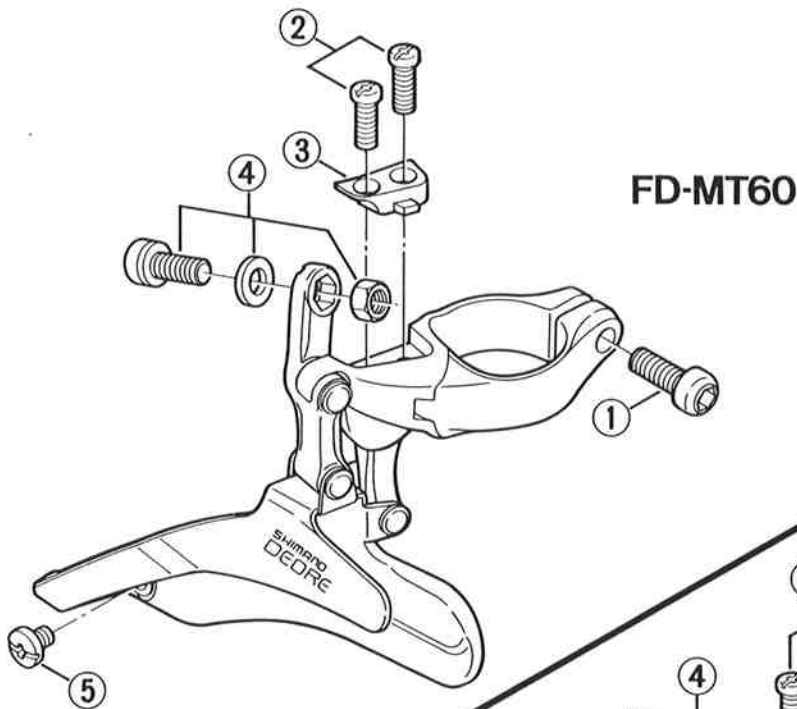

SHIMANO SALES CORPORATION
9530 Cozycroft Avenue, Chatsworth,
California 91311 Tel.(818)882-4411

You may photocopy this sheet and use it as an order form.

FD-MT60 Front Derailleur
DEORE

FD-MT60-EC Front Derailleur
DEORE/End-less Clamp Type

FD-MT60

FD-MT60-EC

ITEM NO.	PART NO.	DESCRIPTION	Q'TY
1	570 1400	Clamp Bolt (M5x15)	
2	590 9810	Stroke Adjusting Screw (M4x13) 2pcs.	
3	570 1600	Stroke Adjusting Plate	
4	558 9801	Cable Fixing Bolt Unit (M5x8.5)	
5	583 7101	Chain Guide Fixing Screw	
* 6	570 9805	Stroke Adjusting Screw (M4x13) for EC-Type (2pcs.)	
* 7	570 9804	Clamp Bolt Unit	
* 8	579 3200	Clamp Band φ31.8mm(1-1/4")	
	570 1800	Clamp Band φ34.9mm(1-3/8")	

FD-MT60 Front Derailleur
 DEORE

FD-MT60-EC Front Derailleur
 DEORE/End-less Clamp Type

ITEM NO.	PART NO.	DESCRIPTION	Q'TY
1	570 1400	Clamp Bolt (M5x15)	
2	3-590 9810	Stroke Adjusting Screw (M4x13) 2pcs.	
3	590 0900	Stroke Adjusting Screw (M4x13)	
4	570 1600	Stroke Adjusting Plate	
5	3-558 9801	Cable Fixing Bolt Unit	
6	570 1500	Cable Fixing Bolt (M5x8.5)	
7	571 1700	Cable Fixing Plate	
8	581 6300	Cable Fixing Nut	
9	583 7101	Chain Guide Fixing Screw	
*10	3-570 9805	Stroke Adjusting Screw (M4x13) for EC-Type (2pcs.)	
*11	590 0901	Stroke Adjusting Screw (M4x13) for EC-Type	
*12	3-570 9804	Clamp Bolt Unit	
*13	570 1410	Clamp Bolt for EC-Type	
*14	579 3500	Clamp Washer	
*15	541 1100	Clamp Spring	
*16	579 3400	Clamp Nut	
*17	579 3200	Clamp Band (φ31.8mm)	
	570 1800	Clamp Band (φ34.9mm)	