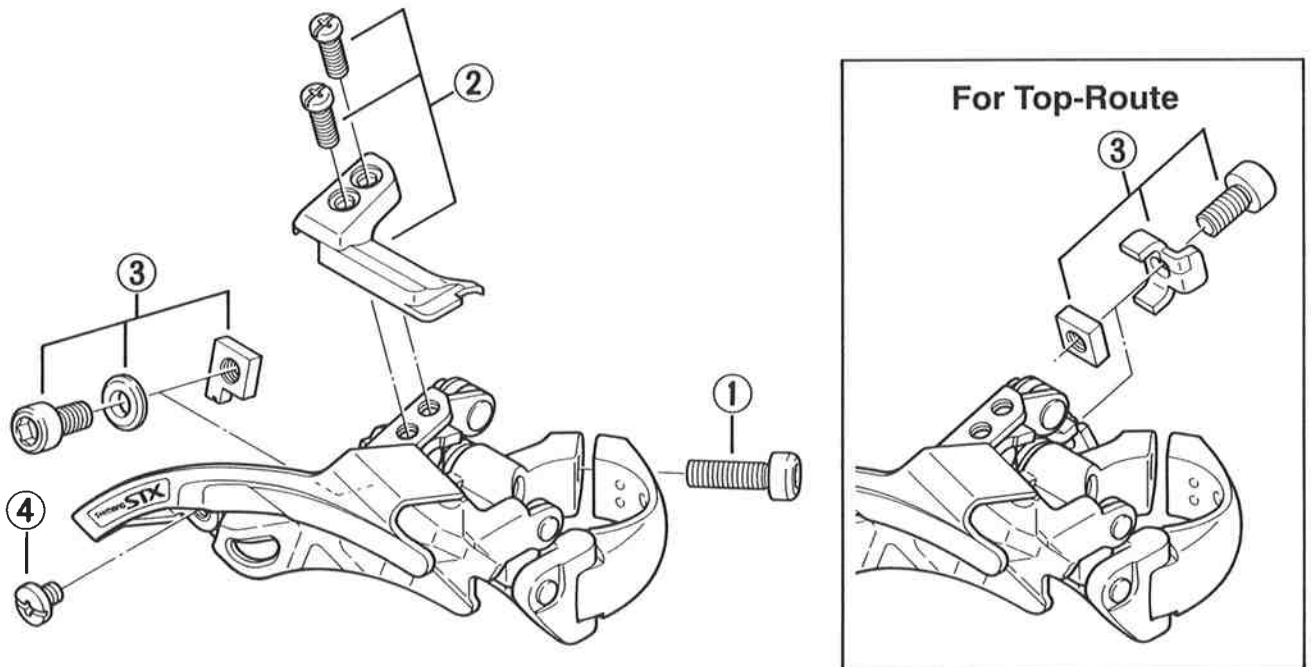

SHIMANO STX Top Swing Front Derailleur FD-MC34

	Q'TY	ITEM NO.	PART NO.	DESCRIPTION	WEIGHT / PACK (g)	Q'TY / PACK
		1	5BG 0710	Clamp Bolt (M5 × 17.5)	40	10
		2	5BT 9801	Stroke Adjust Screws (M4 × 12) & Plate	54	10
		3	5BT 9802	Cable Fixing Bolt Unit (M5 × 10.5)	68	10
			5BW9801	Cable Fixing Bolt Unit (M5 × 10.5) for Top-Route	80	10
		4	583 7101	Chain Guide Fixing Screw	12	10