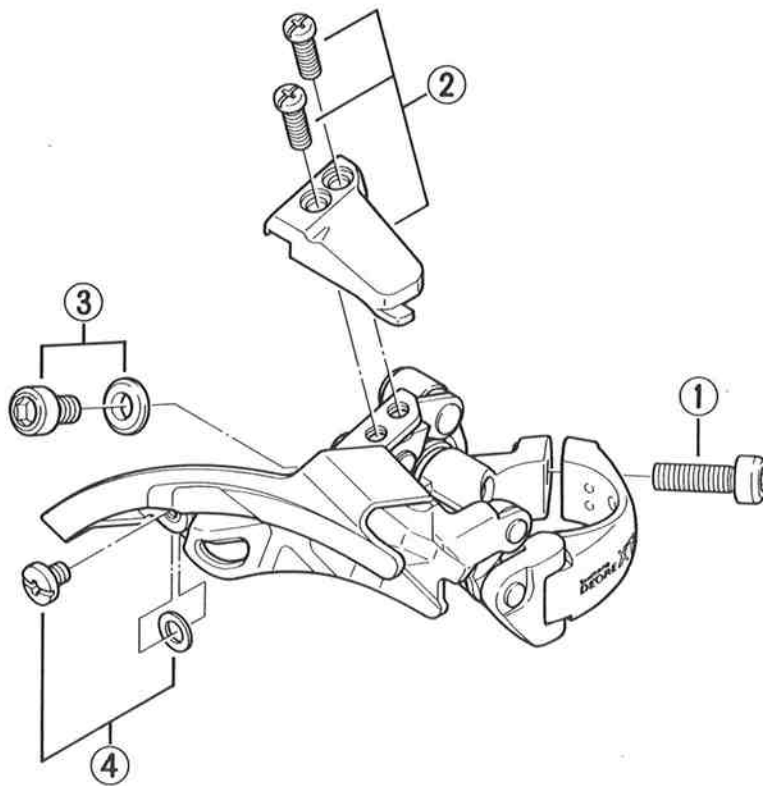

DEORE XT Top Swing Front Derailleur FD-M739

	Q'TY	ITEM NO.	PART NO.	DESCRIPTION	WEIGHT / PACK (g)	Q'TY / PACK
		1	58X 1700	Clamp Bolt (M5 x 17.5)	40	10
		2	5A2 9801	Stroke Adjust Screws (M4 x 12) & Plate	56	10
		3	58X 9802	Cable Fixing Plate & Bolt (M5 x 8.5)	52	10
		4	5A2 9802	Chain Guide Fixing Screw & Washer	20	10