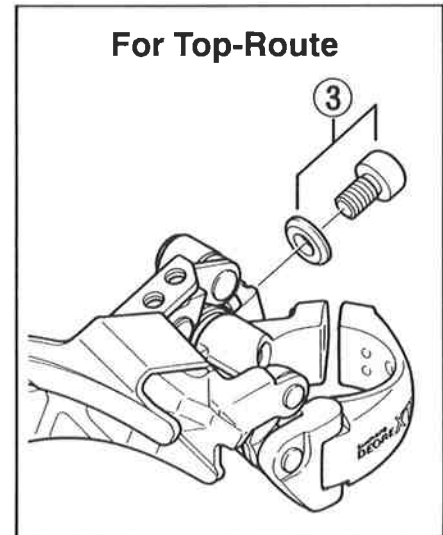

DEORE XT Top Swing Front Derailleur FD-M739

	Q'TY	ITEM NO.	PART NO.	DESCRIPTION	WEIGHT / PACK (g)	Q'TY / PACK
		1	58X 1700	Clamp Bolt (M5 x 17.5)	40	10
		2	5A2 9801	Stroke Adjust Screws (M4 x 12) & Plate	56	10
		3	58X 9802	Cable Fixing Plate & Bolt (M5 x 8.5)	52	10
		4	5A2 9802	Chain Guide Fixing Screw & Washer	20	10