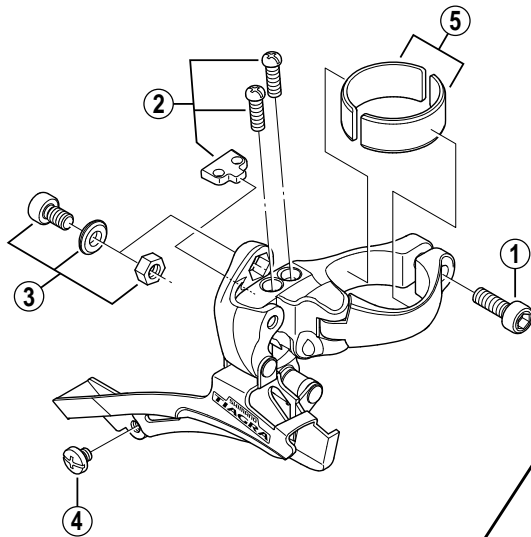

TIAGRA Front Derailleur

FD-4500 For Double Gear

FD-4503 For Triple Gear

Band Type

Brazed-on Type

FD-4400

ITEM NO.	SHIMANO CODE NO.	DESCRIPTION	INTERCHANGEABILITY
1	Y-5BG07600	Clamp Bolt (M5 x 15)	
2	Y-5JM 98010	Stroke Adjust Screws (M4 x 13) & Plate	
3	Y-5K7 98010	Cable Fixing Bolt Unit (M5 x 8.5)	
4	Y-58G 14000	Chain Guide Fixing Screw (M4 x 3)	A
5	Y-5JD 98020	Clamp Band Adapter (2 pcs.) for S-size / $\phi 28.6$ mm (1-1/8")	
6	Y-5C2 52000	Clamp Bolt (M5 x 13.5) for Brazed-on Type	A
7	Y-58G 53200	Radius Washer for Brazed-on Type	B

A: Same parts.

B: Parts are usable, but differ in materials, appearance, finish, size, etc.

Absence of mark indicates non-interchangeability.

0607-2583

Specifications are subject to change without notice.