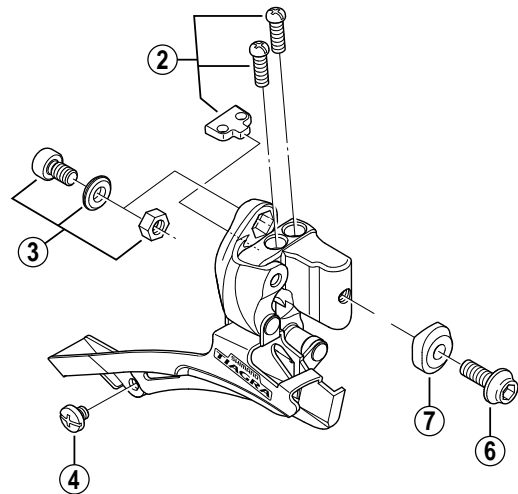

TIAGRA Front Derailleur

FD-4500 For Double Gear

FD-4503 For Triple Gear

Band Type

Brazed-on Type

FD-4400

ITEM NO.	SHIMANO CODE NO.	DESCRIPTION	INTERCHANGEABILITY
1	Y-5BG07600	Clamp Bolt (M5 x 15)	
2	Y-5JM 98010	Stroke Adjust Screws (M4 x 13) & Plate	
3	Y-5K7 98010	Cable Fixing Bolt Unit (M5 x 8.5)	
4	Y-58G 14000	Chain Guide Fixing Screw (M4 x 3)	A
5	Y-5JD 98020	Clamp Band Adapter (2 pcs.) for S-size / $\phi 28.6$ mm (1-1/8")	
6	Y-5C2 52000	Clamp Bolt (M5 x 13.5) for Brazed-on Type	A
7	Y-58G 53200	Radius Washer for Brazed-on Type	B

A: Same parts.

B: Parts are usable, but differ in materials, appearance, finish, size, etc.

Absence of mark indicates non-interchangeability.

0607-2583

Specifications are subject to change without notice.