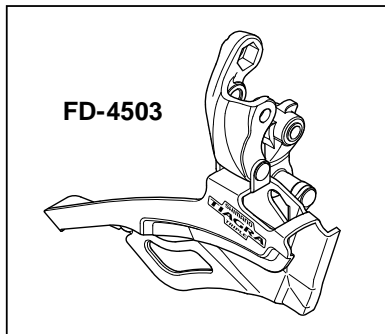

TIAGRA Front Derailleur

FD-4500 For Double Gear

FD-4503 For Triple Gear

Band Type

Brazed-on Type

FD-4400

ITEM NO.	SHIMANO CODE NO.	DESCRIPTION	INTERCHANGEABILITY
1	Y-5BG07600	Clamp Bolt (M5 x 15)	
2	Y-5JM 98010	Stroke Adjust Screws (M4 x 13) & Plate	
3	Y-5K7 98010	Cable Fixing Bolt Unit (M5 x 8.5)	
4	Y-58G 14000	Chain Guide Fixing Screw (M4 x 3)	A
5	Y-5JD 98020	Clamp Band Adapter (2 pcs.) for S-size / $\phi 28.6$ mm (1-1/8")	
6	Y-5C2 52000	Clamp Bolt (M5 x 13.5) for Brazed-on Type	A
7	Y-58G 53200	Radius Washer for Brazed-on Type	B

A: Same parts.

B: Parts are usable, but differ in materials, appearance, finish, size, etc.

Absence of mark indicates non-interchangeability.

0607-2583

Specifications are subject to change without notice.