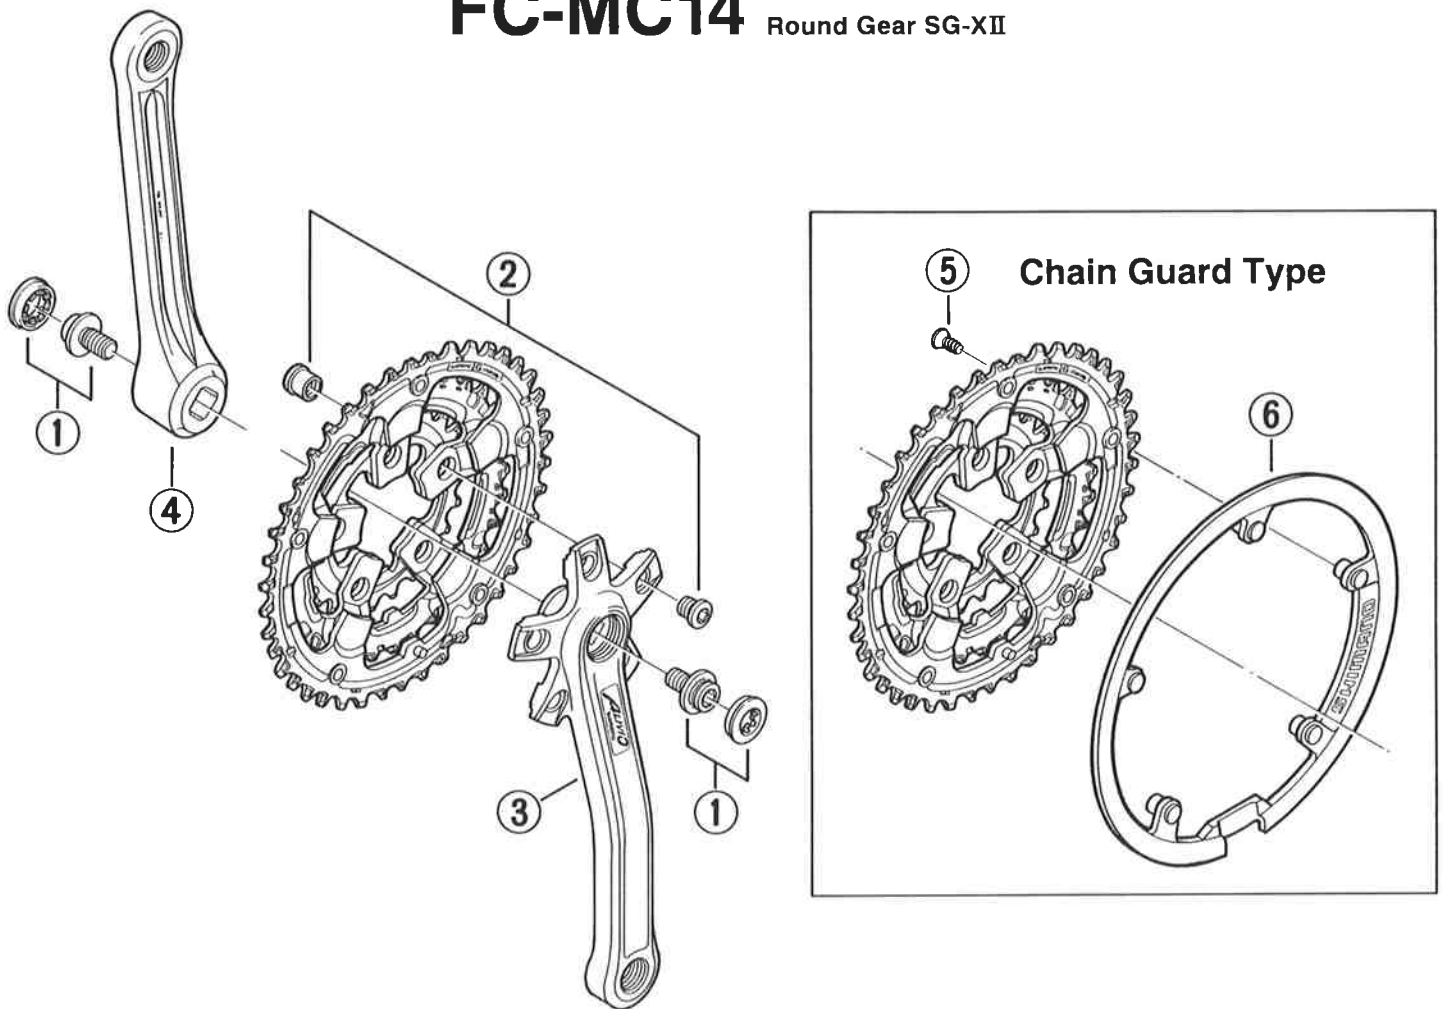

SHIMANO ALIVIO Front Chainwheel

FC-MC14 Round Gear SG-XII

• Bolt circle diameter: 67 mm

	Q'TY	ITEM NO.	PART NO.	DESCRIPTION	WEIGHT / PACK (g)	Q'TY / PACK
		1	1CE 9050	Crank Arm Fixing Bolt & Cap	138	10
		2	1CE 9801	Gear Fixing Bolt (M8 x 8.5) & Nut (5 sets)	266	10
		3	1CV 0200	Right Hand Crank Arm 170 mm	238	1
			1CV 0300	Right Hand Crank Arm 175 mm	242	1
		4	1CV 0210	Left Hand Crank Arm 170 mm	188	1
			1CV 0310	Left Hand Crank Arm 175 mm	192	1
		5	1AV 9801	Chain Guard Fixing Bolt (5 pcs.)	48	10
		6	1CR 1301	Chain Guard (for 42T)	46	1