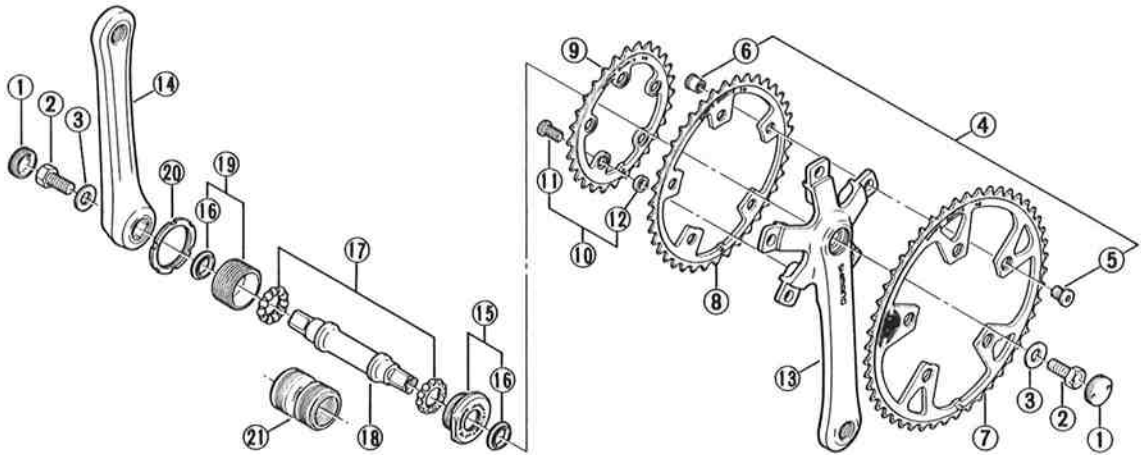

## BB-M730 Bottom Bracket Assembly DEORE XT

● Bolt circle diameter: 110mm...(For Large Gear & Middle Gear), 74mm...(For Small Gear)

ITEM NO.	PART NO.	DESCRIPTION	Q'TY
1	16A 0200	Crank Arm Cap	
2	134 0300	Crank Arm Fixing Bolt	
3	134 0400	Crank Arm Fixing Washer	
4	132 9801	Chainring Fixing Bolt & Nut (5sets)	
5	132 0502	Chainring Fixing Bolt	
6	132 0600	Chainring Fixing Nut	
7	147 4600	Chainring 46T / BIOPACE II	
	147 4601	Chainring 46T / BIOPACE II (GMG-Color)	
	147 4602	Chainring 46T / BIOPACE II (Black)	
	147 4800	Chainring 48T	
	147 4801	Chainring 48T (GMG-Color)	
	147 4802	Chainring 48T (Black)	
	147 5000	Chainring 50T	
147 5001	Chainring 50T (GMG-Color)		
8	147 3600	Chainring 36T / BIOPACE II	
	147 3601	Chainring 36T / BIOPACE II (GMG-Color)	
	147 3602	Chainring 36T / BIOPACE II (Black)	
	147 3800	Chainring 38T	
	147 3801	Chainring 38T (GMG-Color)	
	147 3802	Chainring 38T (Black)	
	147 4400	Chainring 44T	
147 4401	Chainring 44T (GMG-Color)		
9	147 2600	Chainring 26T / BIOPACE II	
	147 2601	Chainring 26T / BIOPACE II (GMG-Color)	
	147 2602	Chainring 26T / BIOPACE II (Black)	
	147 2800	Chainring 28T	
	147 2801	Chainring 28T (GMG-Color)	
147 2802	Chainring 28T (Black)		
10	143 9801	Triple Gear Fixing Bolt & Spacer (5sets)	
11	132 0503	Triple Gear Fixing Bolt	
12	144 7000	Spacer for Triple Gear	
13	16A 0110	Right Crank Arm 165mm	
	16A 0111	Right Crank Arm 165mm (Black)	
	16A 0130	Right Crank Arm 170mm	
	16A 0131	Right Crank Arm 170mm (Black)	
	16A 0150	Right Crank Arm 175mm	
	16A 0151	Right Crank Arm 175mm (Black)	
	16A 0170	Right Crank Arm 180mm	
16A 0171	Right Crank Arm 180mm (Black)		
14	16B 0110	Left Crank Arm 165mm	
	16B 0111	Left Crank Arm 165mm (Black)	
	16B 0130	Left Crank Arm 170mm	
	16B 0131	Left Crank Arm 170mm (Black)	
	16B 0150	Left Crank Arm 175mm	
	16B 0151	Left Crank Arm 175mm (Black)	
	16B 0170	Left Crank Arm 180mm	
16B 0171	Left Crank Arm 180mm (Black)		
15	179 9801	Right Hand Fixed Cup (1.37"x24T) English Thread & Seal Cap	
	179 9802	Right Hand Fixed Cup (35xP1) French Thread & Seal Cap	
	179 9803	Right Hand Fixed Cup (36x24T) Italian Thread & Seal Cap	
16	179 0100	Seal Cap	
17	189 9810	Ball Retainer (1/4") 2pcs.	
*18	148 0180	Spindle (D-3NL) 122.5mm for Shell Width 68mm	
	148 0190	Spindle (D-5NL) 122.5mm for Shell Width 70mm	
	148 0161	Spindle (D-3A) 117.5mm for Shell Width 68mm	
	148 0170	Spindle (D-5A) 117.5mm for Shell Width 70mm	
19	179 9811	Left Hand Adjustable Cup (1.37"x24T) English Thread & Seal Cap	
	179 9812	Left Hand Adjustable Cup (35xP1) French Thread & Seal Cap	
	179 9813	Left Hand Adjustable Cup (36x24T) Italian Thread & Seal Cap	
20	137 0500	Lock Ring (1.37"x24T) English Thread	
	137 0510	Lock Ring (35xP1) French Thread	
	137 0520	Lock Ring (36x24T) Italian Thread	
21	179 2100	Dust Seal	