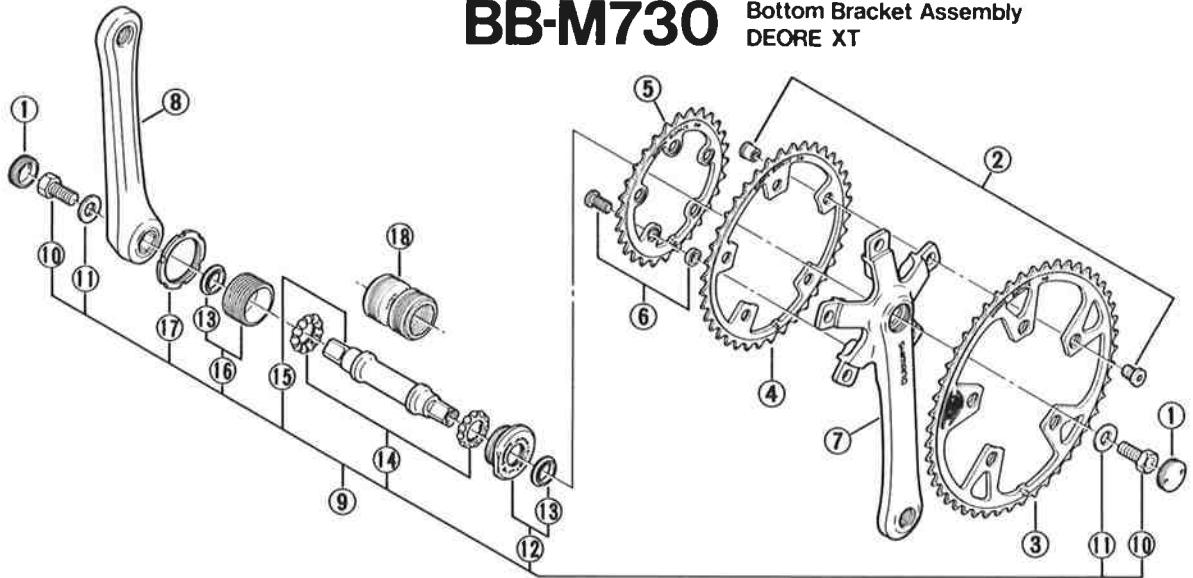

# FC-M730 BB-M730

Front Chainwheel w/BIOPACE Chaining  
 DEORE XT  
 Bottom Bracket Assembly  
 DEORE XT

● Bolt circle diameter: 110mm...(For Large Gear & Middle Gear), 74mm...(For Small Gear)

ITEM NO.	PART NO.	DESCRIPTION	Q'TY
1	16A 0200	Crank Arm Cap	
2	132 9801	Chaining Fixing Bolt & Nut (5sets)	
3	147 4600	Chaining 46T / BIOPACE II	
	147 4601	Chaining 46T / BIOPACE II (GMG-Color)	
	147 4602	Chaining 46T / BIOPACE II (Black)	
	147 4800	Chaining 48T	
	147 4801	Chaining 48T (GMG-Color)	
	147 4802	Chaining 48T (Black)	
	147 5000	Chaining 50T	
	147 5001	Chaining 50T (GMG-Color)	
	147 3600	Chaining 36T / BIOPACE II	
	147 3601	Chaining 36T / BIOPACE II (GMG-Color)	
147 3602	Chaining 36T / BIOPACE II (Black)		
4	147 3800	Chaining 38T	
	147 3801	Chaining 38T (GMG-Color)	
	147 3802	Chaining 38T (Black)	
	147 4400	Chaining 44T	
	147 4401	Chaining 44T (GMG-Color)	
	147 2600	Chaining 26T / BIOPACE II	
5	147 2601	Chaining 26T / BIOPACE II (GMG-Color)	
	147 2602	Chaining 26T / BIOPACE II (Black)	
	147 2800	Chaining 28T	
	147 2801	Chaining 28T (GMG-Color)	
147 2802	Chaining 28T (Black)		
6	143 9801	Triple Gear Fixing Bolt & Spacer (5sets)	
7	16A 0110	Right Crank Arm 165mm	
	16A 0111	Right Crank Arm 165mm (Black)	
	16A 0130	Right Crank Arm 170mm	
	16A 0131	Right Crank Arm 170mm (Black)	
	16A 0150	Right Crank Arm 175mm	
	16A 0151	Right Crank Arm 175mm (Black)	
	16A 0170	Right Crank Arm 180mm	
8	16A 0171	Right Crank Arm 180mm (Black)	
	16B 0110	Left Crank Arm 165mm	
	16B 0111	Left Crank Arm 165mm (Black)	
	16B 0130	Left Crank Arm 170mm	
	16B 0131	Left Crank Arm 170mm (Black)	
	16B 0150	Left Crank Arm 175mm	
	16B 0151	Left Crank Arm 175mm (Black)	
16B 0170	Left Crank Arm 180mm		
16B 0171	Left Crank Arm 180mm (Black)		
9	179 281010	Bottom Bracket Assembly (D-3A...68-T-117.5 / 1.37"x24T)	
10	134 0300	Crank Arm Fixing Bolt	
11	134 0400	Crank Arm Fixing Washer	
12	179 9801	Right Hand Fixed Cup (1.37"x24T) English Thread & Seal Cap	
	179 9802	Right Hand Fixed Cup (35xP1) French Thread & Seal Cap	
	179 9803	Right Hand Fixed Cup (36x24T) Italian Thread & Seal Cap	
13	179 0100	Seal Cap	
14	189 9810	Ball Retainer (1/4") 2pcs.	
*15	148 0180	Spindle (D-3NL) 122.5mm for Shell Width 68mm	
	148 0190	Spindle (D-5NL) 122.5mm for Shell Width 70mm	
	148 0161	Spindle (D-3A) 117.5mm for Shell Width 68mm	
	148 0170	Spindle (D-5A) 117.5mm for Shell Width 70mm	
16	179 9811	Left Hand Adjustable Cup (1.37"x24T) English Thread & Seal Cap	
	179 9812	Left Hand Adjustable Cup (35xP1) French Thread & Seal Cap	
	179 9813	Left Hand Adjustable Cup (36x24T) Italian Thread & Seal Cap	
17	137 0500	Lock Ring (1.37"x24T) English Thread	
	137 0510	Lock Ring (35xP1) French Thread	
	137 0520	Lock Ring (36x24T) Italian Thread	
18	179 2100	Dust Seal	