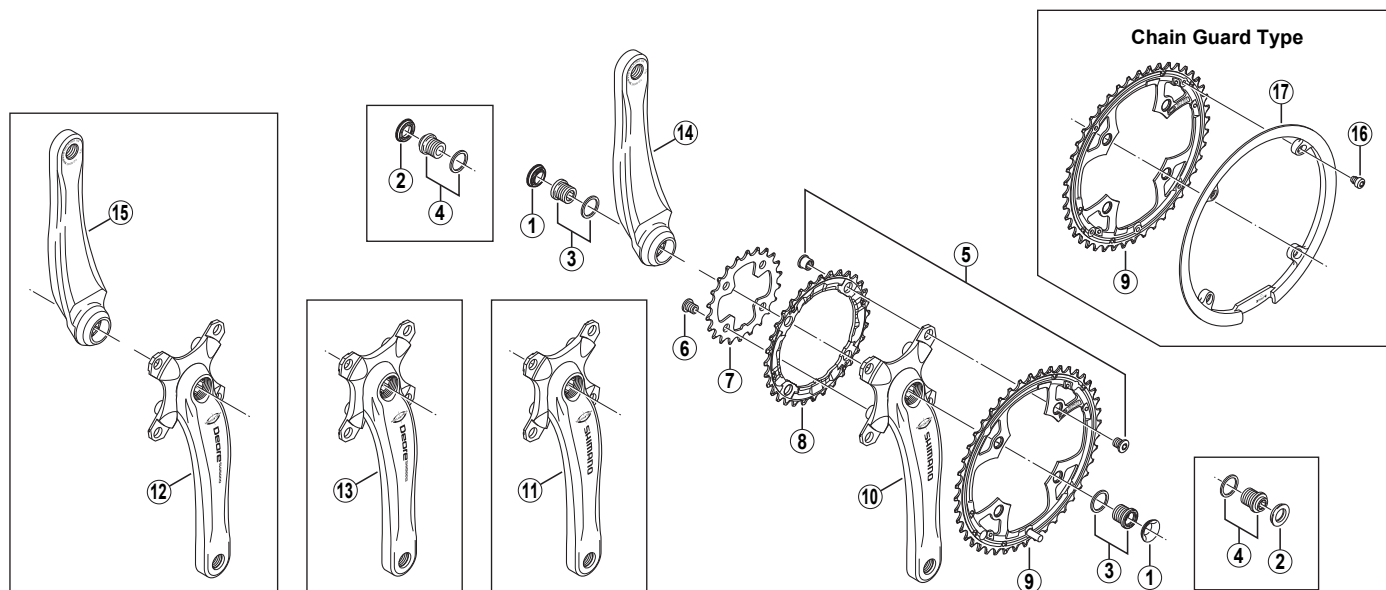

Front Chainwheel FC-M540

- Chaining teeth combinations: 44-32-22T / 48-36-26T
- Bolt circle diameter: 104 mm...(For outer gear and middle gear), 64 mm...(For inner gear)

ITEM NO.	SHIMANO CODE NO.	DESCRIPTION
1	Y-1E3 11010	Crank Arm Cap (Black)
	Y-1E3 11000	Crank Arm Cap (Silver)
2	Y-16V 07000	Crank Arm Cap
3	Y-1E4 98020	Crank Arm Fixing Bolt (10 mm Allen key type) & Washer
4	Y-1FM98010	Crank Arm Fixing Bolt (8 mm Allen key type) & Washer
5	Y-1FM98020	Double Gear Fixing Bolt (M8 x 8.5) & Nut (4 sets)
6	Y-1FM98030	Inner Gear Fixing Bolt (M8 x 8.5 / 4 pcs.)
7	Y-1DJ 22000	Chainring 22T (Titanium Color)
	Y-1DJ 22100	Chainring 22T (Silver)
	Y-1DS26300	Chainring 26T (Titanium Color)
	Y-1C8 93200	Chainring 32T (Titanium Color/Alloy)
8	Y-1FM98040	Chainring 32T (Titanium Color)
	Y-1DS98010	Chainring 32T (Silver)
	Y-1FM98050	Chainring 36T (Titanium Color)
	Y-1FM98060	Chainring 44T (Silver/Stopper Pin: 14 mm)
9	Y-1FM98070	Chainring 44T (Silver/Stopper Pin: 6.6 mm)
	Y-1FM98080	Chainring 44T (Black/Stopper Pin: 14 mm)
	Y-1FM98090	Chainring 44T (Black/Stopper Pin: 6.6 mm)
	Y-1FM98100	Chainring 44T (Black) for Chain Guard
	Y-1FM98110	Chainring 48T (Black)
	Y-1FM98120	Chainring 48T (Black) for Chain Guard
10	Y-1E3 98170	Chainring 48T (Silver) for Chain Guard
	Y-1FM98130	Right Hand Crank Arm 170 mm (Dark Gray)
	Y-1FM98140	Right Hand Crank Arm 170 mm (Black)
	Y-1FM98150	Right Hand Crank Arm 170 mm (Silver)
	Y-1FM98160	Right Hand Crank Arm 175 mm (Dark Gray)
	Y-1FM98170	Right Hand Crank Arm 175 mm (Black)
	Y-1FM98180	Right Hand Crank Arm 175 mm (Silver)
11	Y-1FM98190	Right Hand Crank Arm 170 mm (Dark Gray) for BB-ES51-E
	Y-1FM98200	Right Hand Crank Arm 170 mm (Black) for BB-ES51-E
	Y-1FM98210	Right Hand Crank Arm 175 mm (Dark Gray) for BB-ES51-E
	Y-1FM98220	Right Hand Crank Arm 175 mm (Black) for BB-ES51-E
12	Y-1FM98230	Right Hand Crank Arm 170 mm (Black/DEORE Logo)
	Y-1FM98240	Right Hand Crank Arm 175 mm (Black/DEORE Logo)
13	Y-1FM98250	Right Hand Crank Arm 170 mm (Black/DEORE Logo) for BB-ES51-E
	Y-1FM98260	Right Hand Crank Arm 175 mm (Black/DEORE Logo) for BB-ES51-E
14	Y-1FM98270	Left Hand Crank Arm 170 mm (Dark Gray)
	Y-1FM98280	Left Hand Crank Arm 170 mm (Black)
	Y-1FM98290	Left Hand Crank Arm 170 mm (Silver)
	Y-1FM98300	Left Hand Crank Arm 175 mm (Dark Gray)
	Y-1FM98310	Left Hand Crank Arm 175 mm (Black)
	Y-1FM98320	Left Hand Crank Arm 175 mm (Silver)
15	Y-1FM98330	Left Hand Crank Arm 170 mm (Black/DEORE Logo)
	Y-1FM98340	Left Hand Crank Arm 175 mm (Black/DEORE Logo)
16	Y-1CY98020	Chain Guard Fixing Bolt (4 pcs.)
17	Y-1C6 18000	Chain Guard (for 44T)
	Y-1DS08000	Chain Guard (for 48T)