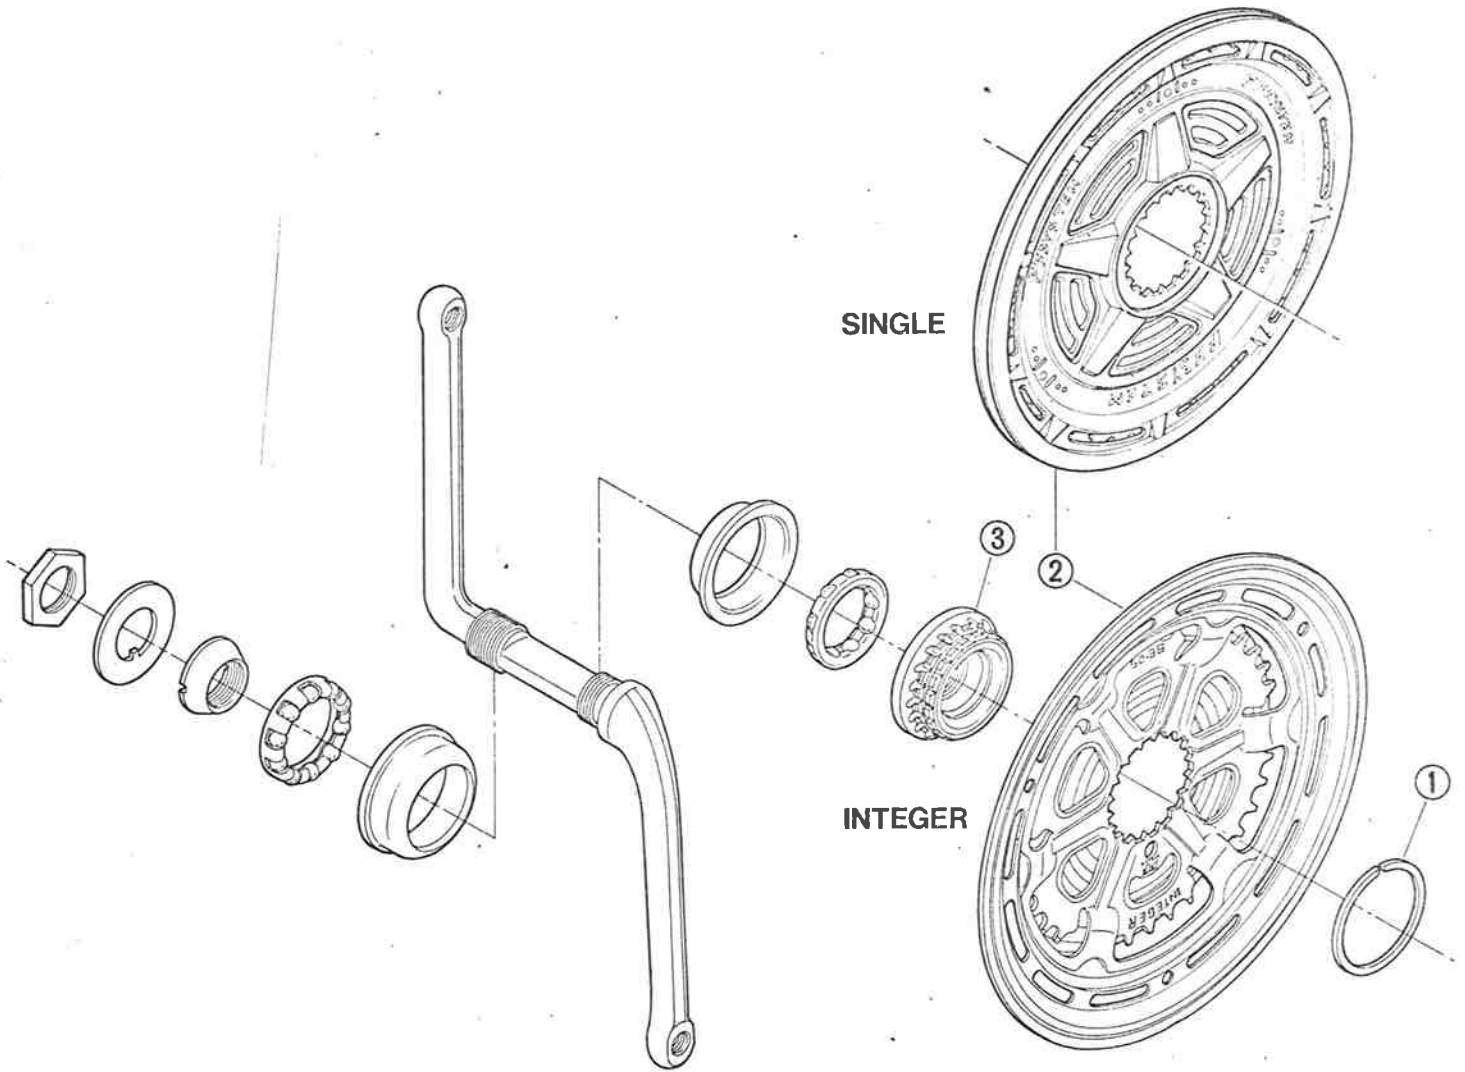

# FF SYSTEM FRONT CHAINWHEEL ONE PIECE CRANK

Model FC-FF1S (SINGLE) / FC-FF11 (INTEGER)  
BB-FF10 (B.B. & Crank Assembly)

When you order repair parts, please be sure to order with PART NUMBER printed clearly.

※: Changed Item

ITEM NO.	PART NO.	DESCRIPTION
1	187 0700	Snap Ring
* 2	184 9003	Complete Single Chainring 46T
	182 9603	Complete Double Chainring 52T-39T for INTEGER
3	187 9002	Complete Freewheel Body

Printed in Japan 7910-230C