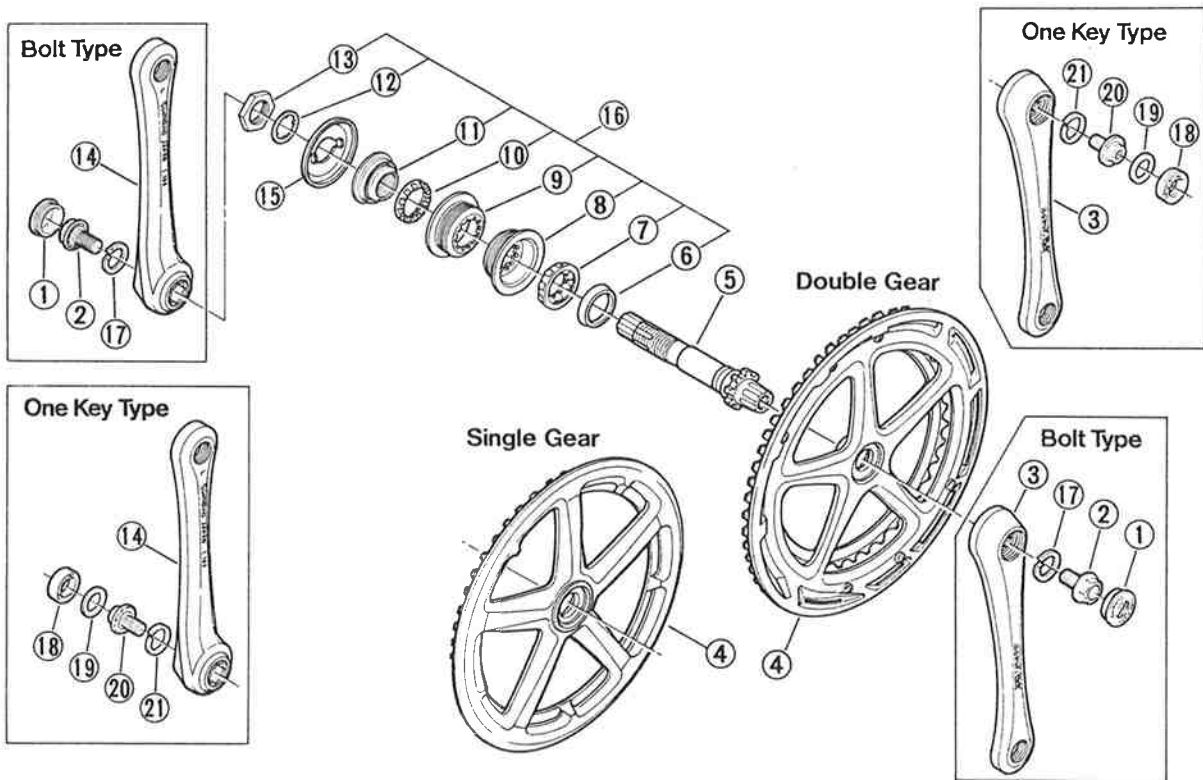

ITEM NO.	PART NO.	DESCRIPTION	Q'TY
1	155 0805	Crank Arm Cap (Silver) for Bolt Type	
2	155 0701	Crank Arm Fixing Bolt for Bolt Type	
3	196 0100-1	Right Crank Arm 165mm(6-1/2") English Thread for Bolt Type	
	196 0102-1	Right Crank Arm 165mm(6-1/2") French Thread for Bolt Type	
	196 0110-1	Right Crank Arm 170mm(6-11/16") English Thread for Bolt Type	
	196 0112-1	Right Crank Arm 170mm(6-11/16") French Thread for Bolt Type	
	196 0104	Right Crank Arm 165mm(6-1/2") English Thread for One Key Type	
	196 0104-1	Right Crank Arm 165mm(6-1/2") French Thread for One Key Type	
	196 0114	Right Crank Arm 170mm(6-11/16") English Thread for One Key Type	
196 0114-1	Right Crank Arm 170mm(6-11/16") French Thread for One Key Type		
4	3-196 9003	Chainring 48T-36T (Barrel)	
	3-196 9004	Chainring 48T-36T (Dia Cut)	
	3-196 9005	Chainring 50T-40T (Barrel)	
	3-196 9006	Chainring 50T-40T (Dia Cut)	
	3-196 9001	Chainring 52T-42T (Barrel)	
	3-196 9002	Chainring 52T-42T (Dia Cut)	
	196 1480	Single Chainring 48T	
5	167 0100	Bottom Bracket Spindle	
6	167 0200	Right Hand Seal	
7	3-188 9001	Ball Retainer (1/4")	
8	188 0300-2	Right Hand Ball Cup	
9	188 0400-3	Left Hand Ball Cup	
10	3-188 9002	Ball Retainer (3/16")	
11	3-188 9004-1	Left Hand Cone w/Dust Cap	
12	188 1402-1	Key Washer	
13	188 0700	Lock Nut	
14	196 0200-1	Left Crank Arm 165mm(6-1/2") English Thread for Bolt Type	
	196 0202-1	Left Crank Arm 165mm(6-1/2") French Thread for Bolt Type	
	196 0210-1	Left Crank Arm 170mm(6-11/16") English Thread for Bolt Type	
	196 0212-1	Left Crank Arm 170mm(6-11/16") French Thread for Bolt Type	
	196 0204	Left Crank Arm 165mm(6-1/2") English Thread for One Key Type	
	196 0204-1	Left Crank Arm 165mm(6-1/2") French Thread for One Key Type	
	196 0214	Left Crank Arm 170mm(6-11/16") English Thread for One Key Type	
196 0214-1	Left Crank Arm 170mm(6-11/16") French Thread for One Key Type		
15	167 0700	Cap (Option)	
16	3-167 9801-1	Ball Cup Assembly	
17	155 1200	Spring Washer for Bolt Type	
18	165 0600	Crank Arm Cap for One Key Type	
19	165 0700	Washer for One Key Type	
20	165 0801	Crank Arm Fixing Bolt for One Key Type	
21	165 1000	Spring Washer for One Key Type	