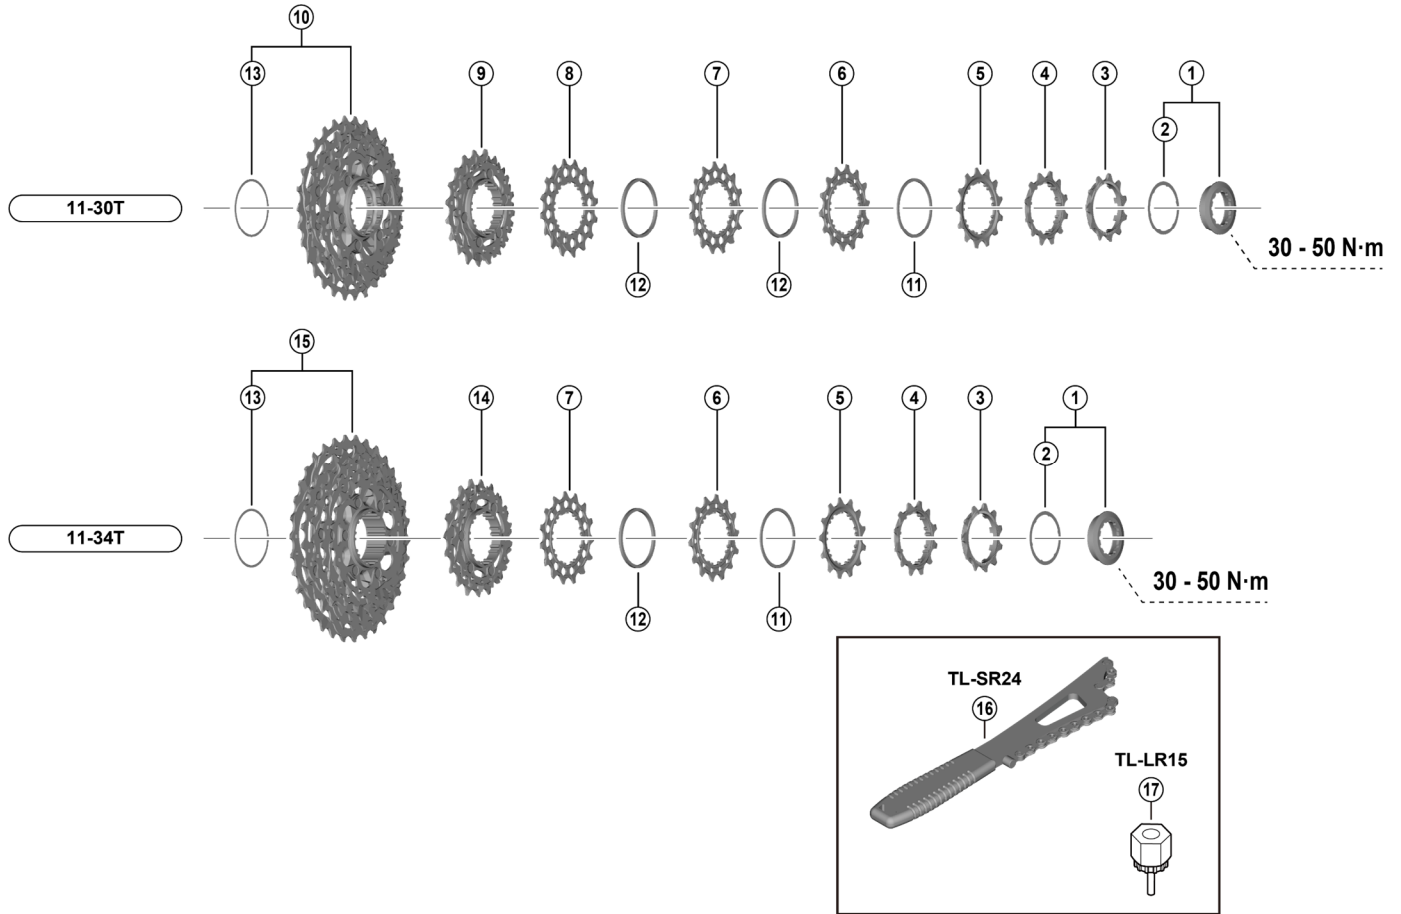

DURA-ACE Cassette

CS-R9200 12-speed

- 11-30T sprocket teeth combination: 11-12-13-14-15-16-17-19-21-24-27-30T
- 11-34T sprocket teeth combination: 11-12-13-14-15-17-19-21-24-27-30-34T

ITEM NO.	SHIMANO CODE NO.	DESCRIPTION
1	Y0MV98010	Lock ring and washer
2	Y10Z04000	Lock ring washer
3	Y0MV11000	Sprocket 11T C (built in spacer type)
* 4	Y0UJ9801T	Sprocket 12T E (built in spacer type)
5	Y0MV13000	Sprocket 13T D (built in spacer type)
6	Y0MV14000	Sprocket 14T D
* 7	Y0MV9801T	Sprocket 15T D
8	Y0MV16100	Sprocket 16T E
* 9	Y0MV98020	Sprocket unit (17-19T) for 11-30T
10	Y0MV98030	Sprocket unit (21-24-27-30T) for 11-30T
11	Y0MV40020	Spacer A
12	Y0MV40021	Spacer B
13	Y0MV01000	Adhesive ring
* 14	Y0MV98040	Sprocket unit (17-19T) for 11-34T
* 15	Y0MV98050	Sprocket unit (21-24-27-30-34T) for 11-34T
16	Y13098730	TL-SR24 Sprocket remover
17	Y12009230	TL-LR15 Lock ring removal tool

Sep.-2024-4808A
© Shimano Inc. I

Specifications are subject to change without notice.
Torque information is listed.

SHIMANO

quefairedemesdechets.fr