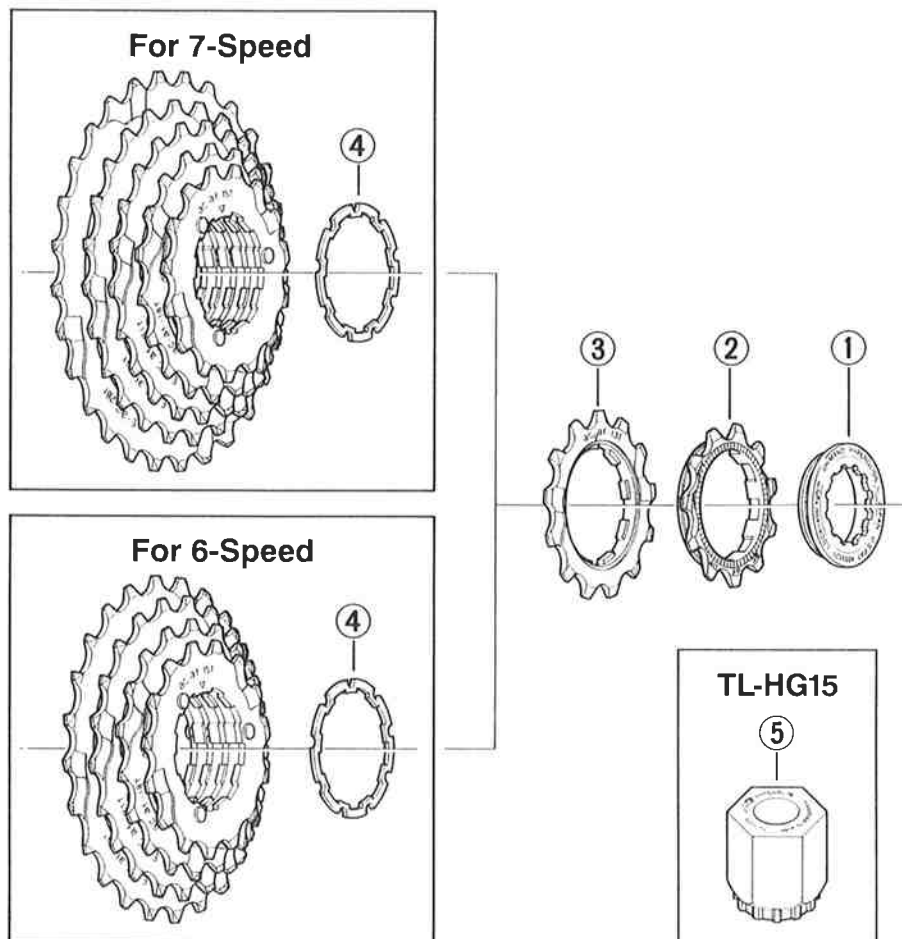

HG Cassette Sprocket (Black Gear)

CS-HG50-7ac 7-Speed / ac-Group

CS-HG30-7ac 7-Speed / ac-Group

CS-HG30-6af 6-Speed / af-Group

● ac-group sprocket teeth combination: 11-13-15-18-21-24-28T

● af-group sprocket teeth combination: 11-13-15-18-21-24T

	Q'TY	ITEM NO.	PART NO.	DESCRIPTION	WEIGHT / PACK (g)	Q'TY / PACK
		1	11E 0140	Lock Ring (Black)	136	10
		2	11F 1129-A	Sprocket Wheel 11T (Black / Built in spacer type)	56	5
		3	11F 1329-A	Sprocket Wheel 13T (Black / Built in spacer type)	88	5
		4	11E 0300	Sprocket Spacer for 7-Speed (Black / t=1mm)	20	10
			11E 0302	Sprocket Spacer for 6-Speed (Brown / t=1.2mm)	22	10
		5	120 0918	Lock Ring Removal Tool (TL-HG15)	254	5