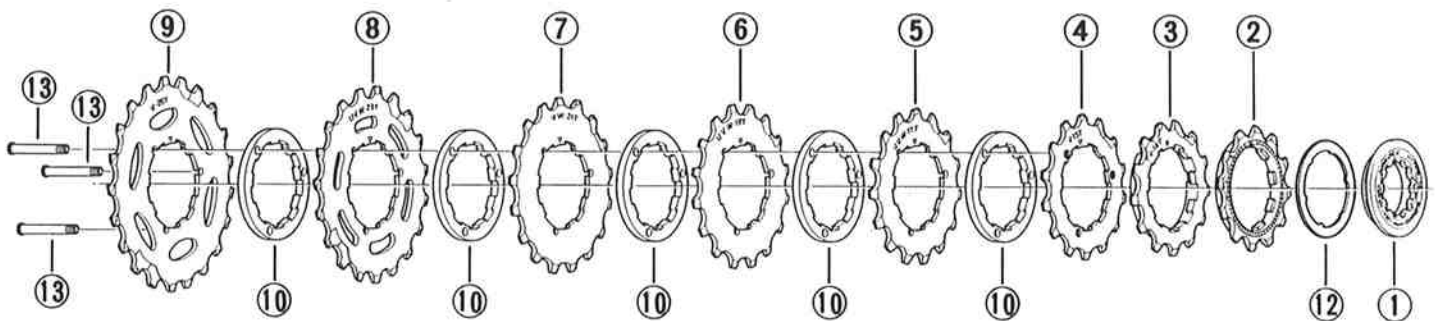

HG Cassette Sprocket for After Market. (8-Speed / Silver Gear)

CS-7401-8V / CS-HG90-8V / CS-HG70-8V

- V-group sprocket teeth combination: 13-14-15-17-19-21-23-26T
- Note: Use only the sprockets of V-group together.

Q'TY	ITEM NO.	PART NO.	DESCRIPTION
	1	11W0100	Lock Ring
	2	11F 1320-3	Sprocket Wheel 13T (Built in spacer type)
	3	11F 1420-3	Sprocket Wheel 14T (Built in spacer type)
	* 4	11F 1522-3	Sprocket Wheel 15T
	5	11F 1721-3	Sprocket Wheel 17T
	6	11F 1921-3	Sprocket Wheel 19T
	7	11F 2122-3	Sprocket Wheel 21T
	8	11F 2321-3	Sprocket Wheel 23T
	9	11F 2622-3	Sprocket Wheel 26T
	* 10	11W0400	Sprocket Spacer (t=3.0mm)
	11	120 0918	Lock Ring Removal Tool (TL-HG15)
	12	11W0200	Lock Ring Spacer
	* 13	11W0300	Sprocket Fixing Bolt